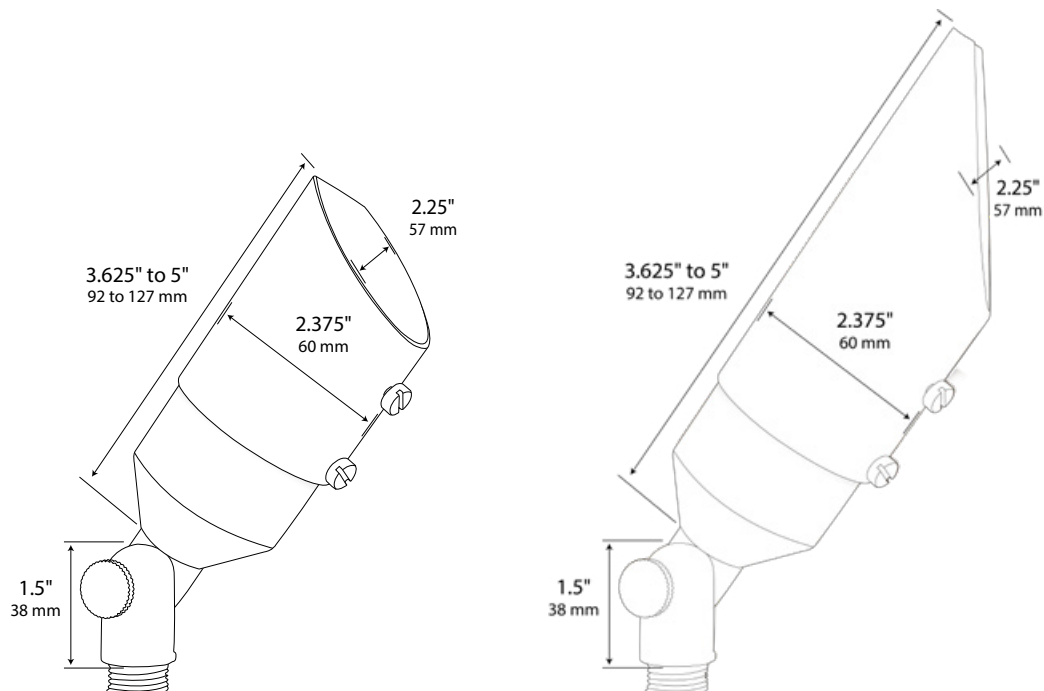

### SPECIFICATIONS

**HOUSING:**  
Cast brass. Includes an adjustable 3" shroud with an optional 5" shroud available. Threaded housing with O-ring.

**FINISH:**  
Weathered brass. Custom powder coated colors available.

**MOUNTING:**  
Stem threaded with 1/2" NPT. Heavy-duty composite stake included. May be mounted into threaded hubs in junction boxes or mounting accessories.

**WIRING:**  
Pre-wired with 5' pigtail of 18/2 cable.

**WARRANTY:**  
Lifetime.

489920 fixture with standard 3" shroud.

489920 fixture with optional 5" shroud (490055).

The Fairmont uplight has an adjustable 3" shroud to control glare (optional 5" shroud available). Easily adjustable swivel to achieve the optimal effect. Numerous mounting options available. A very wide range of MR16 lamp intensities, beam spreads, and hues are available to maximize your creative expression.

### DIMENSIONS: