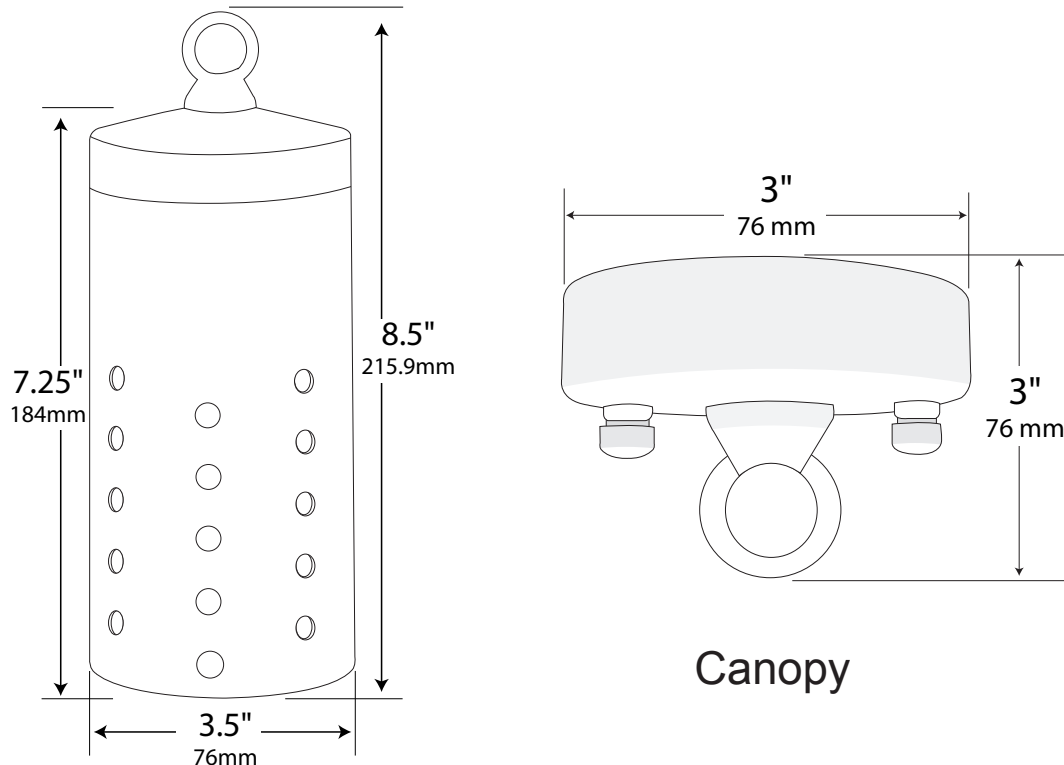

Type:

Model:

STARDUST Pendant Fixture

ORDERING CODE:
489924

SPECIFICATIONS

HOUSING:
Solid brass. Threaded O-ring, decorative vents, brass chain and canopy included.

FINISH:
Weathered brass. Custom powder coated colors available.

LENS:
No lens.

SOCKET/LAMP HOLDER:
One fixed ceramic bi-pin socket with stainless steel retaining springs.

LAMP TYPE:
12V MR16 or bi-pin. LED recommended. 30W halogen or 7W LED maximum.

MOUNTING:
17.5" brass chain (field-adjustable) and canopy mounting bracket.

WIRING:
Pre-wired with 5' pigtail of 18/2 cable.

WARRANTY:
Lifetime.

The Stardust hanging pendant is crafted from solid brass with a decorative vented shroud that casts a romantic light. Choose from various intensities of cool-white MR16 LED lamps for a moonlight effect, or a warm-white bi-pin or MR16 LED for a traditional lantern effect.

DIMENSIONS:

LED LAMP SPECIFICATIONS

LAMP TYPE:

12V Dauer MR16 lamp or bi-pin with 5-year warranty, dimmable, and suitable for enclosed luminaires.

OPTICS:

Integral optics providing available beam spreads from 15° to 60° for MR16 lamp (or no optics for bi-pin lamp).