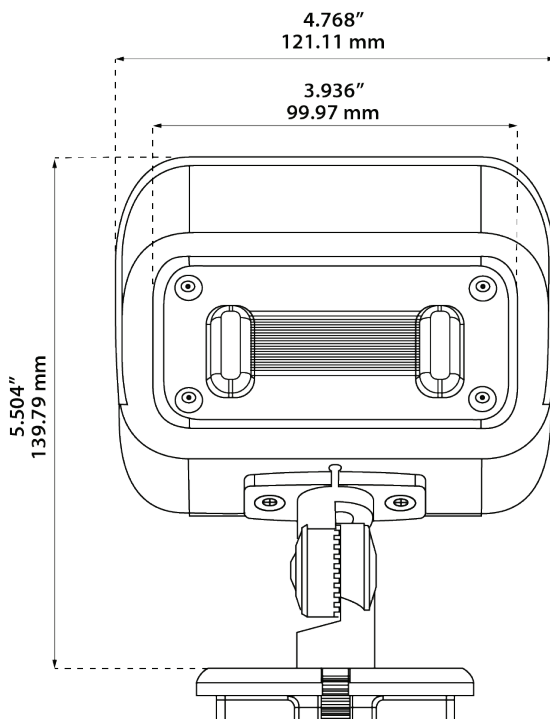

Type:

Model:

BILTMORE Brass LED Mini Flood Light With Shroud

SPECIFICATIONS

VOLTAGE:
12 volts AC/DC.

HOUSING:
Cast Brass.

FINISH:
Weathered brass. Custom powder coated colors available.

MOUNTING:
Threaded with 1/2" NPT. Heavy-duty composite stake included. May be mounted into threaded hubs in junction boxes or mounting accessories

WIRING:
Pre-wired with a 5' 18/2 cable.

WARRANTY:
Ten Years.

Ideal for applications such as landscape lighting, sign lighting, and building accent lighting. 150° (7H x 7V) beam.

DIMENSIONS:

LED LAMP SPECIFICATIONS

LAMP TYPE:
Integrated LED.

OPTICS:
Integral optics providing available beam spread of 150° (7H x 7V).

COLOR TEMPERATURES:
Color temperature options provide the following qualities: 2700K or 3000K.

FIXTURE ORDERING INFORMATION
To order a fixture, select the appropriate choice from each column as in the following example:

EXAMPLE: 489940-MS

Model	489960	489961	489940	489941	489943	489944	489946	489947	Mounting
Description	BRASS MINI FLOOD 12V 4W 2700K	BRASS MINI FLOOD 12V 4W 3000K	LED-MF-BR-7W-2700K-12V	LED-MF-BR-7W-3000K-12V	LED-MF-BR-12W-2700K-12V	LED-MF-BR-12W-3000K-12V	BRASS MINI FLOOD 12V 20W 2700K	BRASS MINI FLOOD 12V 20W 3000K	MS Composite stake (incl.) 490034 M3 Trident Heavy-Duty 3-Prong Stake 490036 PM Round pier mount 490057 MR Round tapered 3-hole surface mount 490048 MP PVC/Brass post stake 490037
Wattage	4W	4W	7W	7W	12W	12W	20W	20W	
Lumens	312lm	356lm	544lm	626lm	918lm	1044lm	1720lm	1780lm	
Efficacy	78lm/W	89lm/W	77.71 lm/W	89.41 lm/W	76.53 lm/W	87lm/W	86lm/W	89lm/W	
Volt Amps	-	3.89VA	6.98VA	6.94VA	12.98VA	13.51VA	22.60VA	22.43VA	
Color Temperature	2700K	3000K	2700K	3000K	2700K	3000K	2700K	3000K	
CRI	70	70	70	70	70	70	70	70	