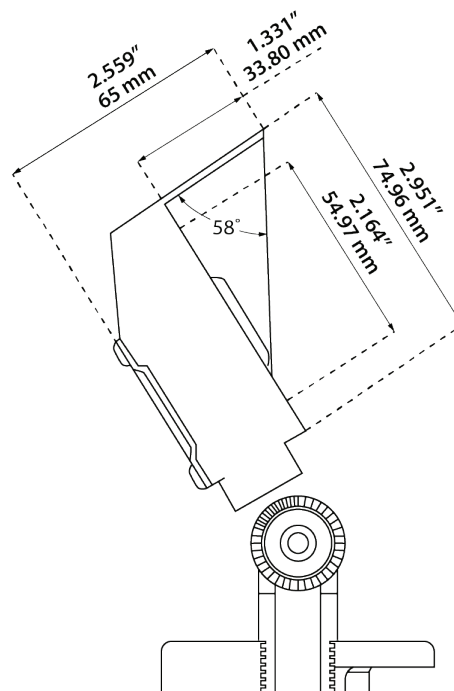

Type:

Model:

BILTMORE Brass LED Mini Flood Light With Shroud

SPECIFICATIONS

VOLTAGE:
12 volts AC/DC.

HOUSING:
Cast Brass.

FINISH:
Weathered brass. Custom powder coated colors available.

MOUNTING:
Threaded with 1/2" NPT. Heavy-duty composite stake included. May be mounted into threaded hubs in junction boxes or mounting accessories

WIRING:
Pre-wired with a 5' 18/2 cable.

WARRANTY:
Ten Years.

Ideal for applications such as landscape lighting, sign lighting, and building accent lighting. 150° (7H x 7V) beam.

DIMENSIONS:

LED LAMP SPECIFICATIONS

LAMP TYPE:
Integrated LED.

OPTICS:
Integral optics providing available beam spread of 150° (7H x 7V).

COLOR TEMPERATURES:
Color temperature options provide the following qualities: 2700K or 3000K.

FIXTURE ORDERING INFORMATION
To order a fixture, select the appropriate choice from each column as in the following example:

EXAMPLE: 489940-MS

Model	489960	489961	489940	489941	489943	489944	489946	489947	Mounting
Description	BRASS MINI FLOOD 12V 4W 2700K	BRASS MINI FLOOD 12V 4W 3000K	LED-MF-BR-7W-2700K-12V	LED-MF-BR-7W-3000K-12V	LED-MF-BR-12W-2700K-12V	LED-MF-BR-12W-3000K-12V	BRASS MINI FLOOD 12V 20W 2700K	BRASS MINI FLOOD 12V 20W 3000K	MS Composite stake (incl.) 490034 M3 Trident Heavy-Duty 3-Prong Stake 490036 PM Round pier mount 490057 MR Round tapered 3-hole surface mount 490048 MP PVC/Brass post stake 490037
Wattage	4W	4W	7W	7W	12W	12W	20W	20W	
Lumens	312lm	356lm	544lm	626lm	918lm	1044lm	1720lm	1780lm	
Efficacy	78lm/W	89lm/W	77.71 lm/W	89.41 lm/W	76.53 lm/W	87lm/W	86lm/W	89lm/W	
Volt Amps	-	3.89VA	6.98VA	6.94VA	12.98VA	13.51VA	22.60VA	22.43VA	
Color Temperature	2700K	3000K	2700K	3000K	2700K	3000K	2700K	3000K	
CRI	70	70	70	70	70	70	70	70	