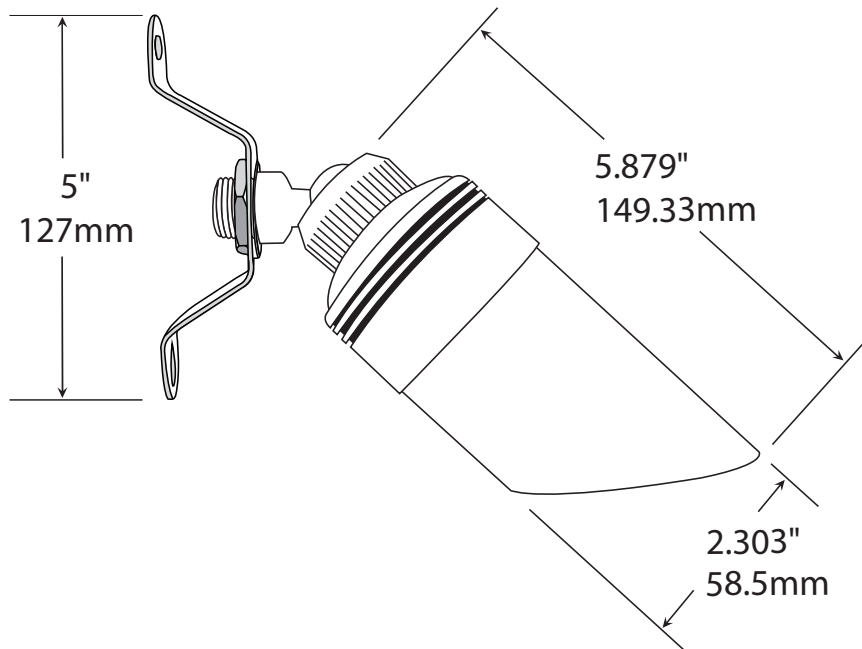

Type:

Model:

SOHO LED MR16 Downlight

ORDERING CODE:

489980

SPECIFICATIONS

HOUSING:

Cast brass. Lock-and-load shroud with triple O-rings.

MOUNTING:

Orbital swivel on end. Stem threaded with 1/2" NPT. May be mounted into threaded hubs in junction boxes or mounting accessories.

WIRING:

Pre-wired with 5' pigtail of 18/2 cable.

WARRANTY:

Lifetime.

MR16 hex louver included.

The small Soho downlight features an angled shroud from which a narrow or broad lamp can spread its light, precisely aimed by virtue of a locking orbital pivot. Shroud is adjustable in-and-out for beam control, and sealed by three O-rings.

DIMENSIONS:

LED LAMP SPECIFICATIONS

LAMP TYPE:

12V Dauer MR16 lamp with 5-year warranty, dimmable, and suitable for enclosed luminaires.

OPTICS:

Integral optics providing available beam spreads from 15° to 60°.