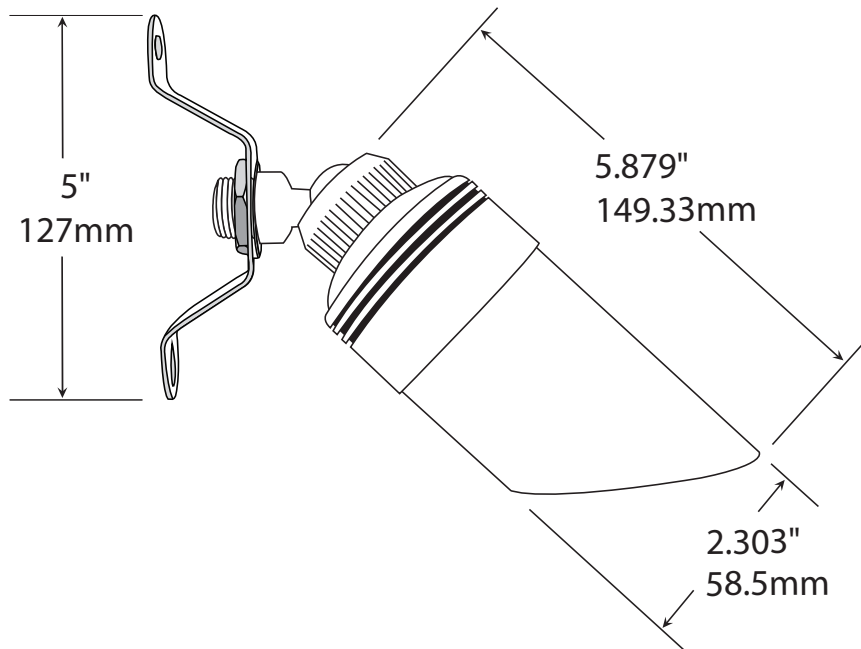

Type:

Model:

SOHO LED MR16 Downlight

ORDERING CODE:
489980

SPECIFICATIONS

HOUSING:
Cast brass. Lock-and-load shroud with triple O-rings.

FINISH:
Weathered brass. Custom powder coated colors available.

LENS:
No lens.

SOCKET/LAMP HOLDER:
One fixed ceramic bi-pin socket with stainless steel retaining springs.

LAMP TYPE:
12V MR16. LED recommended. 30W halogen or 7W LED maximum.

MOUNTING:
Orbital swivel on end. Stem threaded with 1/2" NPT. May be mounted into threaded hubs in junction boxes or mounting accessories. Y bracket included.

WIRING:
Pre-wired with 5' pigtail of 18/2 cable.

WARRANTY:
Lifetime.

MR16 hex louver included.

The small Soho downlight features an angled shroud from which a narrow or broad lamp can spread its light, precisely aimed by virtue of a locking orbital pivot. Shroud is adjustable in-and-out for beam control, and sealed by three O-rings.

DIMENSIONS:

LED LAMP SPECIFICATIONS

LAMP TYPE:

12V Dauer MR16 lamp with 5-year warranty, dimmable, and suitable for enclosed luminaires.

OPTICS:

Integral optics providing available beam spreads from 15° to 60°.