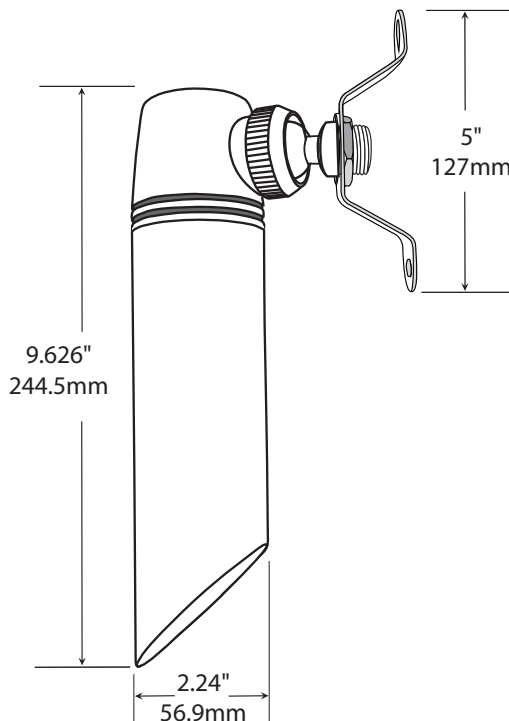

Type:

Model:

FISHER LED MR16 Downlight

ORDERING CODE:

489981

SPECIFICATIONS

HOUSING:

Cast brass. Lock-and-load shroud with two O-rings.

FINISH:

Weathered brass. Custom powder coated colors available.

LENS:

No lens.

SOCKET/LAMP HOLDER:

One fixed ceramic bi-pin socket with stainless steel retaining springs.

LAMP TYPE:

12V MR16. LED recommended. 30W halogen or 7W LED maximum.

MOUNTING:

Orbital swivel on end. Stem threaded with 1/2" NPT. May be mounted into threaded hubs in junction boxes or mounting accessories.

WIRING:

Pre-wired with 5' pigtail of 18/2 cable.

WARRANTY:

Lifetime.

The Fisher large downlight utilizes a side-mount orbital pivot for the widest range of vertical tilt angles. Y-bracket mount included with additional mounting options available.

DIMENSIONS:

LED LAMP SPECIFICATIONS