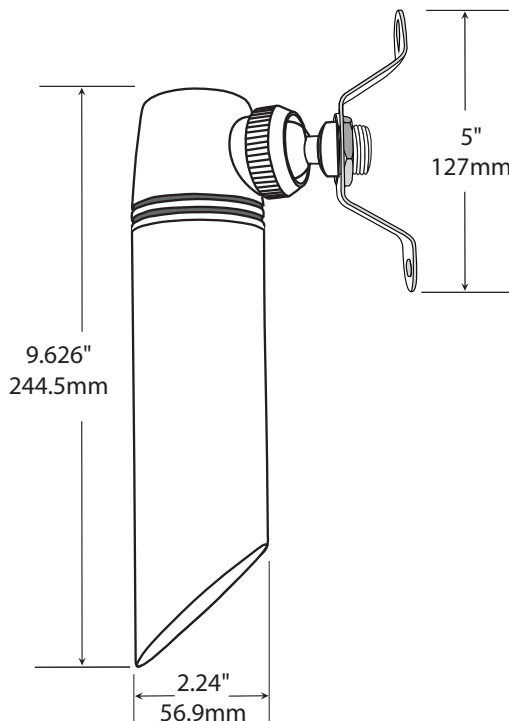

Type:

Model:

FISHER LED MR16 Downlight

ORDERING CODE:
489981

SPECIFICATIONS

HOUSING:

Cast brass. Lock-and-load shroud with two O-rings.

FINISH:

MOUNTING:

Orbital swivel on end. Stem threaded with 1/2" NPT. May be mounted into threaded hubs in junction boxes or mounting accessories. Y bracket included.

WIRING:

Pre-wired with 5' pigtail of 18/2 cable.

WARRANTY:

Lifetime.

The Fisher large downlight utilizes a side-mount orbital pivot for the widest range of vertical tilt angles. Y-bracket mount included with additional mounting options available.

DIMENSIONS:

LED LAMP SPECIFICATIONS

LAMP TYPE:

12V Dauer MR16 lamp with 5-year warranty, dimmable, and suitable for enclosed luminaires.

OPTICS:

Integral optics providing available beam spreads from 15° to 60°.

COLOR TEMPERATURES: