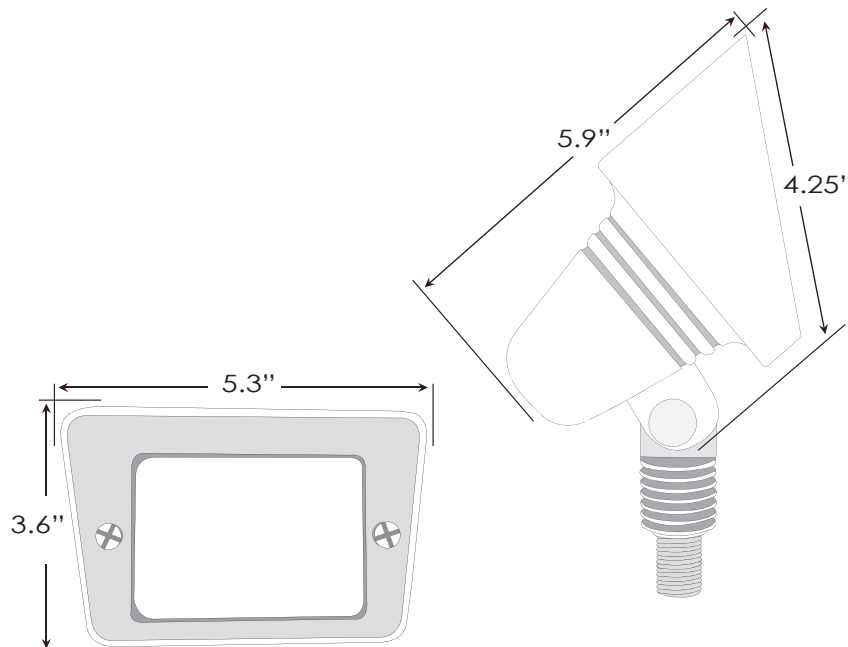

Type:

Model:

DIPLOMAT LED BI-Pin Wall Wash Fixture

ORDERING CODE:

490010

SPECIFICATIONS

HOUSING:

Cast brass. Angled shroud.

LAMP TYPE:

12V MR16 or bi-pin. LED recommended. 35W halogen or 7W LED maximum.

MOUNTING:

1/2" NPT. Heavy-duty composite stake included with stem. May be mounted into threaded hubs in junction boxes or other mounting accessories.

WIRING:

Pre-wired with 5' pigtail of 18/2 cable.

WARRANTY:

Lifetime.

The Diplomat large wall wash casts a very broad and even light on surfaces and scenery. Choose between the included clear and frosted lens options. The lens is gasketed onto an angled shroud. Dozens of bi-pin lamp options maximize your creative expression for wall washing applications, or install an MR16 LED lamp if you desire a longer throw or narrower, more directional beam-spread options ranging from 15° to 120°. Heavy-duty stake included.

DIMENSIONS:

LED LAMP SPECIFICATIONS

LAMP TYPE:

12V Dauer MR16 lamp or bi-pin with 5-year warranty, dimmable, and suitable for enclosed luminaires.

OPTICS:

Integral optics providing available beam spreads from 15° to 120° for MR16 lamp (or no optics for bi-pin lamp).