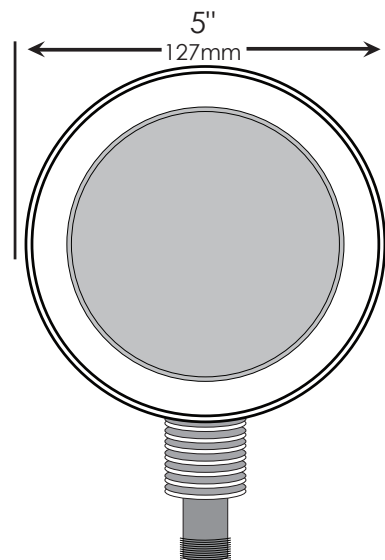

Type:

Model:

EPIC Uplight Fixture

ORDERING CODE:

490015

SPECIFICATIONS

HOUSING:

Solid brass. Lock-and-load shroud with O-ring.

FINISH:

Weathered brass. Custom powder coated colors available.

LENS:

Clear tempered glass flat lens

SOCKET/LAMP HOLDER:

Stainless steel fork terminals.

LAMP TYPE:

12V PAR36/AR36. LED recommended. 12W LED or 35W halogen maximum.

MOUNTING:

Stem threaded with ½" NPT. Heavy-duty composite stake included. May be mounted into threaded hubs in junction boxes or mounting accessories.

WIRING:

Pre-wired with 5' pigtail of 18/2 cable.

WARRANTY:

Lifetime.

DIMENSIONS:

LED LAMP SPECIFICATIONS

LAMP TYPES:

PAR36/AR36 IP65 outdoor-rated lamp with 5-year warranty.

OPTICS:

Integral optics providing available beam spreads of 38° and 60°.

COLOR TEMPERATURES: