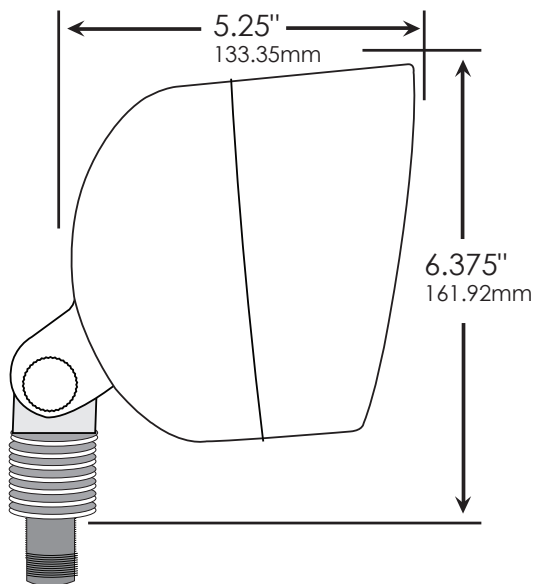

Type:

Model:

EPIC Uplight Fixture

ORDERING CODE:

490015

SPECIFICATIONS

HOUSING:

Solid brass. Lock-and-load shroud with O-ring.

MOUNTING:

Stem threaded with ½" NPT. Heavy-duty composite stake included. May be mounted into threaded hubs in junction boxes or mounting accessories.

WIRING:

Pre-wired with 5' pigtail of 18/2 cable.

WARRANTY:

Lifetime.

DIMENSIONS:

LED LAMP SPECIFICATIONS

LAMP TYPES:

PAR36/AR36 IP65 outdoor-rated lamp with 5-year warranty.

OPTICS:

Integral optics providing available beam spreads of 38° and 60°.

COLOR TEMPERATURES: