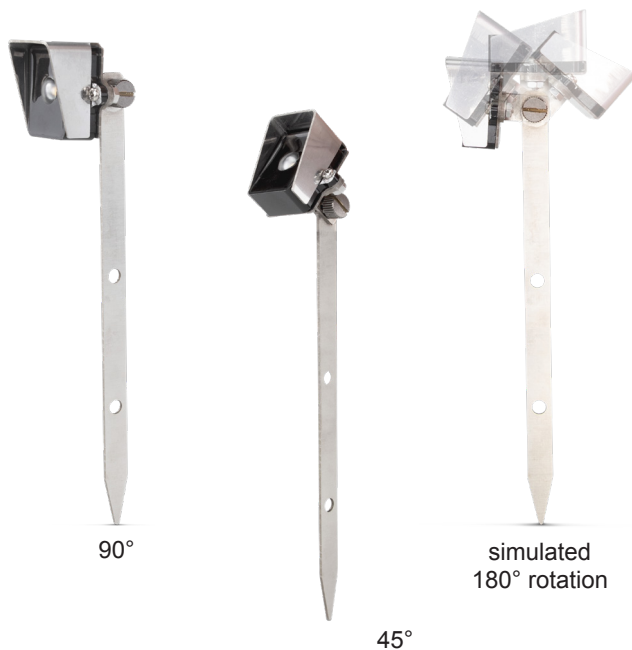

Type:

Model:

**BETSY Submersible Integrated LED Under-Rail Light**

**ORDERING CODE:**

490073-2700K

490073-3000K

**SPECIFICATIONS**

**HOUSING:**

Cast aluminum.

**FINISH:**

Black powder coated.

**LENS:**

Clear high-impact polycarbonate lens.

**INTEGRATED LED:**

1W. 12V. 120 lumens. 1.67 VA at 2700K, 1.64 VA at 3000K. 80 CRI. IP68 rated.

**MOUNTING:**

Surface mounts directly with screws. Optional mounting stake with shroud with 180° rotation capability sold separately (490199).

**WIRING:**

Pre-wired with a 5' pigtail of paired wire.

**WARRANTY:**

Ten years.

**DIMENSIONS:**

**MOUNTING STAKE with SHROUD:**

Mounting stake with shroud sold separately (490199).