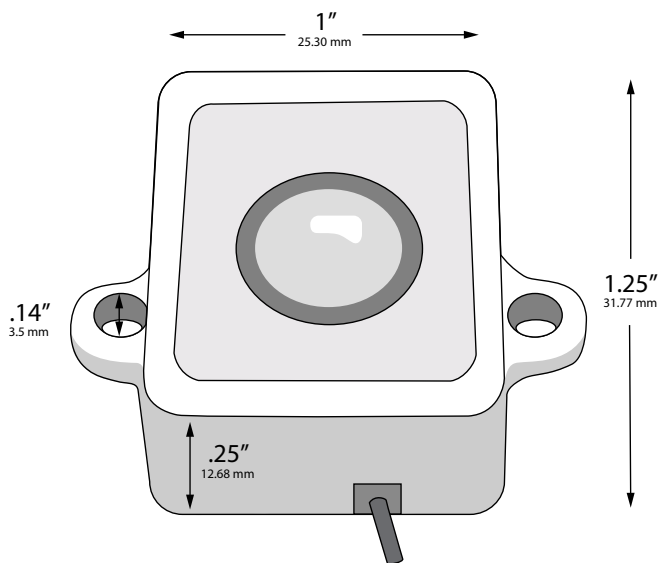

Type:

Model:

**BETSY Submersible Integrated LED Under-Rail Light**

**ORDERING CODE:**

490073-2700K

490073-3000K

**SPECIFICATIONS**

**HOUSING:**

Cast aluminum.

**FINISH:**

Black powder coated.

**LENS:**

Clear high-impact polycarbonate lens.

**INTEGRATED LED:**

1W. 12V. 120 lumens. 1.67 VA at 2700K, 1.64 VA at 3000K. 80 CRI. IP68 rated.

**MOUNTING:**

Surface mounts directly with screws. Optional mounting stake with shroud with 180° rotation capability sold separately (490199).

**WIRING:**

Pre-wired with a 5' pigtail of paired wire.

**WARRANTY:**

Ten years.

**DIMENSIONS:**

**MOUNTING STAKE with SHROUD:**

Mounting stake with shroud sold separately (490199).