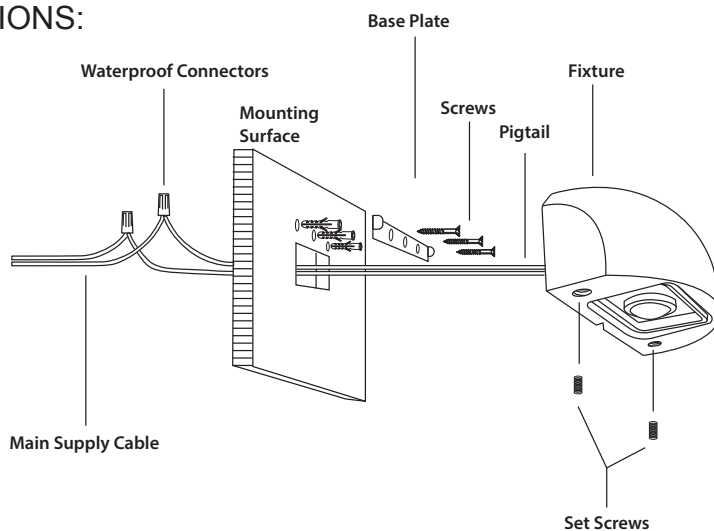

#### MOUNTING:

Flush mount to deck with stainless bracket and set screws.

#### WIRING:

Pre-wired with 5' lead.

### DIMENSIONS:

FRONT VIEW

UNDERSIDE VIEW