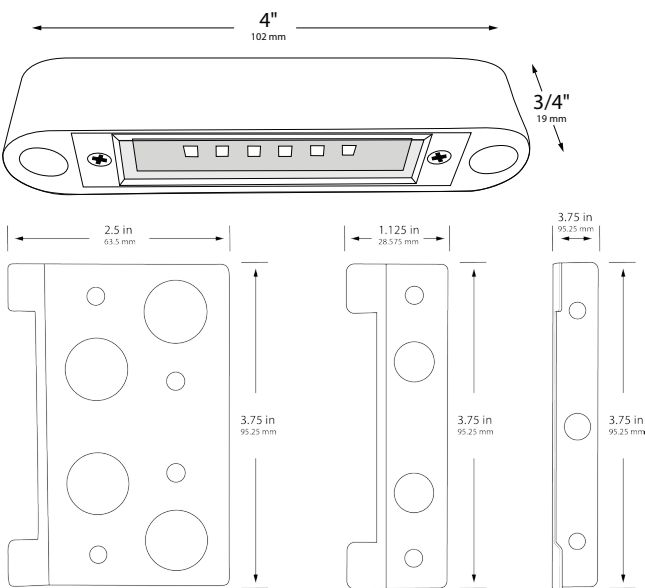

**MOUNTING:**

Mount directly with screws.

**WIRING:**

Pre-wired with a 5' pigtail of 18/2 cable.

**WARRANTY:**

Ten years.

### DIMENSIONS:

Includes three stainless steel mounting brackets: 2.5-inch and .75-inch brackets shown above for horizontal attachment, and a bracket for wall-mounting flush to a vertical surface as shown below. Can also be mounted under a surface without a bracket by inserting screws (not included) through the fixture's two screw holes, as shown below left.