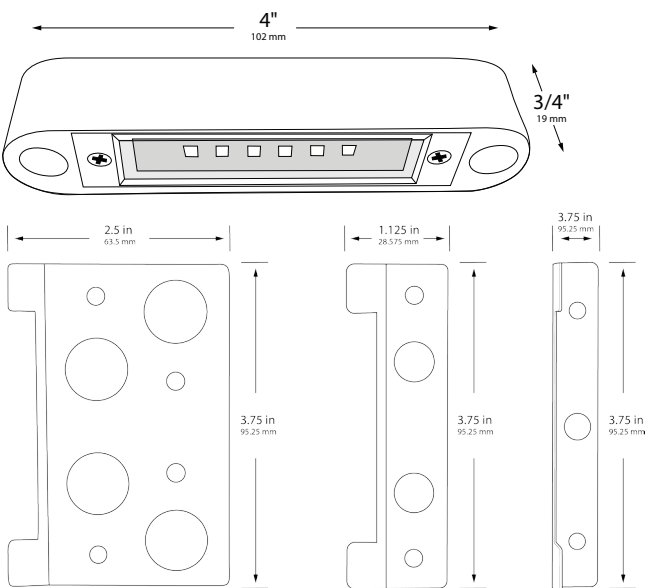

MOUNTING:

Mount directly with screws.

WIRING:

Pre-wired with a 5' pigtail of 18/2 cable.

WARRANTY:

Ten years.

DIMENSIONS:

Includes three stainless steel mounting brackets: 2.5-inch and .75-inch brackets shown above for horizontal attachment, and a bracket for wall-mounting flush to a vertical surface as shown below. Can also be mounted under a surface without a bracket by inserting screws (not included) through the fixture's two screw holes, as shown below left.