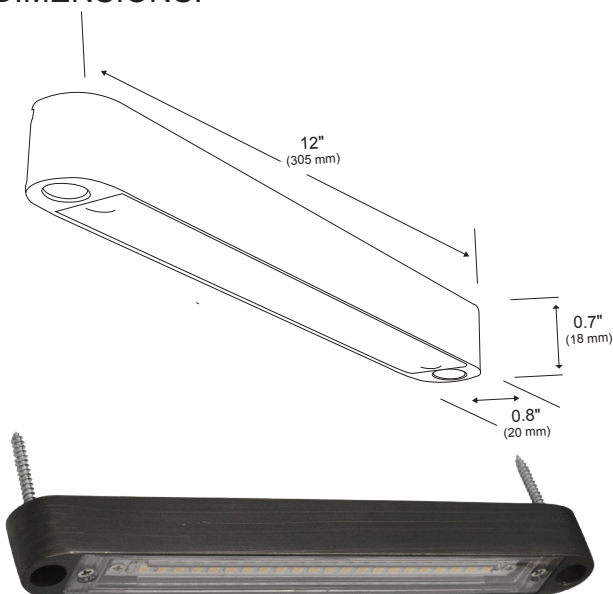

## TIMBERLINE SR. Integrated LED Hardscape

**ORDERING CODE:**

490083-2700K

490083-3000K

**SPECIFICATIONS**

**HOUSING:**

Cast brass.

**FINISH:**

**LIGHT OUTPUT:**

Control your light output by swaping the following lenses:

- Factory installed clear lens: 313 lumens.
- Lightly frosted lens: Achieve 33% lumen reduction (208 lm).
- Heavier frosted lens: Achieve 50% lumen reduction (155 lm).
- Amber lens: Achieve 60% lumen reduction (125 lm) for a dramatic ultra-warm effect.

**MOUNTING:**

Three stainless steel mounting plates facilitate mounting under a hardscape cap or flush to a wall, or mount directly with screws.

**WIRING:**

Pre-wired with a 5' 18/2 cable.

**WARRANTY:**

Ten years.

**DIMENSIONS:**

Includes three stainless steel mounting brackets: 2.5-inch and .75-inch brackets shown above for horizontal attachment, and a bracket for wall-mounting flush to a vertical surface as shown below. Can also be mounted under a surface without a bracket by inserting screws (not included) through the fixture's two screw holes, as shown below left.