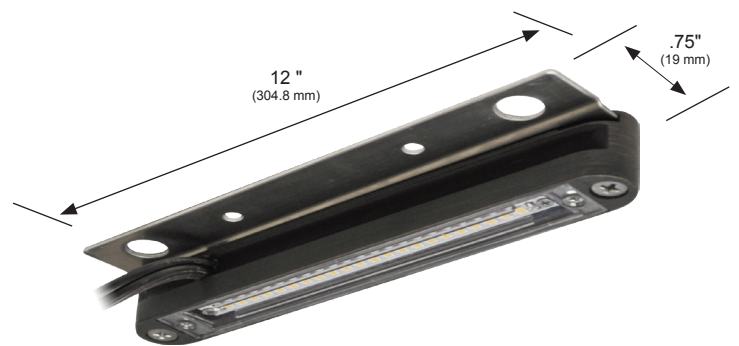

## TIMBERLINE SR. Integrated LED Hardscape

**ORDERING CODE:**

490083-2700K

490083-3000K

**SPECIFICATIONS**

**HOUSING:**

Cast brass.

**FINISH:**

Weathered brass. Custom powder coated colors available.

**INTEGRATED LED:**

LED array. 4W. 12V. 313 lumens. 3.72 VA at 2700K, 3.83 VA at 3000K. Dimmable. 80 CRI.

**LENS:**

Factory installed clear lens plus three interchangeable, high-impact polycarbonate lenses included.

**MOUNTING:**

Three stainless steel mounting plates facilitate mounting under a hardscape cap or flush to a wall, or mount directly with screws.

**WIRING:**

Pre-wired with a 5' 18/2 cable.

**WARRANTY:**

Ten years.

**DIMENSIONS:**

Includes three stainless steel mounting brackets: 2.5-inch and .75-inch brackets shown above for horizontal attachment, and a bracket for wall-mounting flush to a vertical surface as shown below. Can also be mounted under a surface without a bracket by inserting screws (not included) through the fixture's two screw holes, as shown below left.