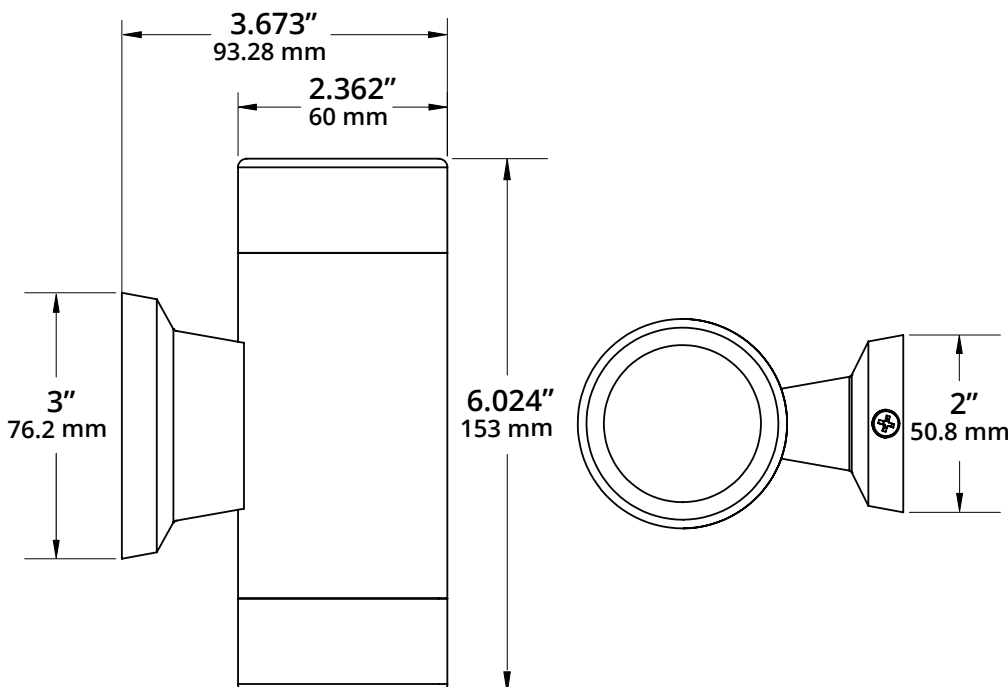

Type:

Model:

CABANA LED MR16 Wall Sconce

ORDERING CODE:

490090

SPECIFICATIONS

HOUSING:

Cast brass. Fully potted, threaded cap with O-rings.

FINISH:

Weathered brass. Custom powder coated colors available.

LENS:

Clear tempered.

SOCKET/LAMP HOLDER:

Two fixed ceramic bi-pin socket with stainless steel retaining springs.

IP RATING:

IP65 WET LISTED

LAMP TYPE:

Two 12V MR16. LED recommended. 35W halogen or 7W LED maximum.

MOUNTING:

Surface mount.

WIRING:

Pre-wired with 25' pigtail of 18/2 cable.

WARRANTY:

Lifetime.

LED LAMP SPECIFICATIONS

LAMP TYPE:

Two 12V Dauer MR16 lamp with 5-year warranty, dimmable, and suitable for enclosed luminaires.

OPTICS:

Integral optics providing available beam spreads from 15° to 120°.

COLOR TEMPERATURES: