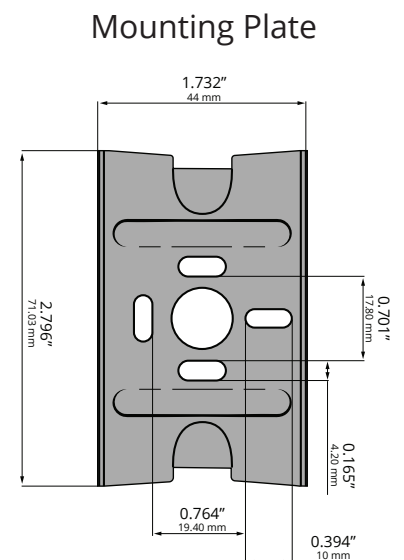

The cast brass Cabana up-and-down wall sconce utilizes two MR16 LED lamps to provide a wide range of effects. By choosing the desired lamp options, you can set the intensity, warmth (from moonlight to firelight), and beam coverage (from 15° to 40°).