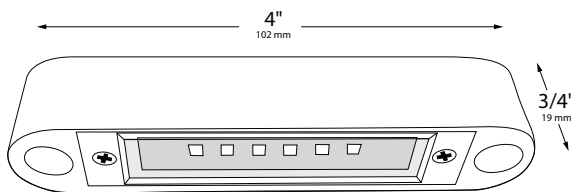

MOUNTING:

Three stainless steel mounting plates facilitate mounting under a hardscape cap or flush to a wall, or mount directly with screws.

WIRING:

Pre-wired with a 5' 18/2 cable.

WARRANTY:

Ten years.

DIMENSIONS:

Includes three stainless steel mounting brackets: 2.5-inch and .75-inch brackets shown above for horizontal attachment, and a bracket for wall-mounting flush to a vertical surface as shown below. Can also be mounted under a surface without a bracket by inserting screws (not included) through the fixture's two screw holes, as shown below left.