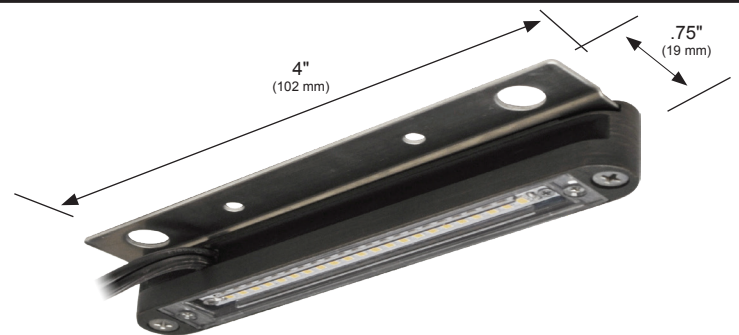

Cast Aluminum.

FINISH:

Architectural bronze. Custom powder coated colors available.

INTEGRATED LED:

LED array. 2.2W. 12V. 220 lumens. 3.31 VA at 2700K, 3.25 VA at 3000K. Dimmable. 80 CRI.

LENS:

Factory installed clear lens plus three interchangeable, high-impact polycarbonate lenses included.

MOUNTING:

Three stainless steel mounting plates facilitate mounting under a hardscape cap or flush to a wall, or mount directly with screws.

WIRING:

Pre-wired with a 5' 18/2 cable.

WARRANTY:

Ten years.

DIMENSIONS:

Includes three stainless steel mounting brackets: 2.5-inch and .75-inch brackets shown above for horizontal attachment, and a bracket for wall-mounting flush to a vertical surface as shown below. Can also be mounted under a surface without a bracket by inserting screws (not included) through the fixture's two screw holes, as shown below left.