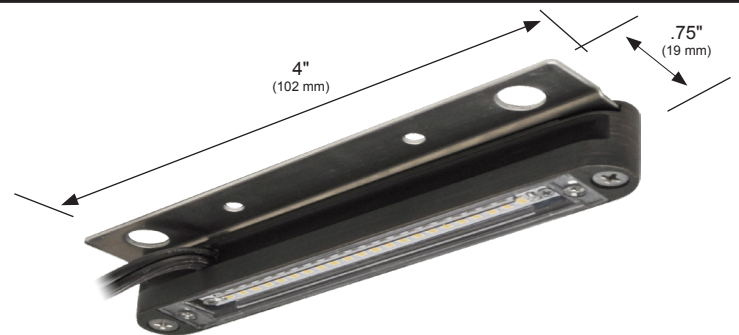

LENS:

Factory installed clear lens plus three interchangeable, high-impact polycarbonate lenses included.

LIGHT OUTPUT:

Control your light output by swapping the following lenses:

- Factory installed clear lens: 220 lumens.
- Lightly frosted lens: Achieve 33% lumen reduction (147 lm).
- Heavier frosted lens: Achieve 50% lumen reduction (110 lm).
- Amber lens: Achieve 60% lumen reduction (88 lm) for a dramatic ultra-warm effect.

MOUNTING:

Three stainless steel mounting plates facilitate mounting under a hardscape cap or flush to a wall, or mount directly with screws.

WIRING:

Pre-wired with a 5' 18/2 cable.

WARRANTY:

Ten years.

DIMENSIONS:

Includes three stainless steel mounting brackets: 2.5-inch and .75-inch brackets shown above for horizontal attachment, and a bracket for wall-mounting flush to a vertical surface as shown below. Can also be mounted under a surface without a bracket by inserting screws (not included) through the fixture's two screw holes, as shown below left.