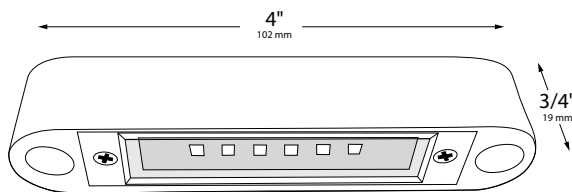

MOUNTING:

Three stainless steel mounting plates facilitate mounting under a hardscape cap or flush to a wall, or mount directly with screws.

WIRING:

Pre-wired with a 5' 18/2 cable.

WARRANTY:

Ten years.

DIMENSIONS:

Includes three stainless steel mounting brackets: 2.5-inch and .75-inch brackets shown above for horizontal attachment, and a bracket for wall-mounting flush to a vertical surface as shown below. Can also be mounted under a surface without a bracket by inserting screws (not included) through the fixture's two screw holes, as shown below left.