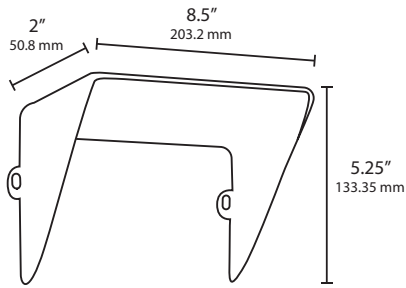

490676 2" Large Shroud