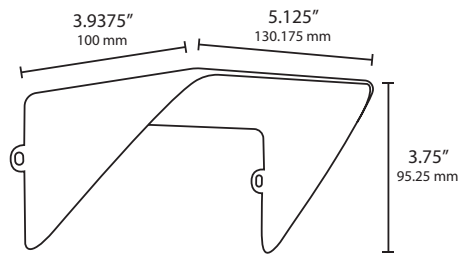

DIMENSIONS:

4W, 7W & 12W

20W

40W

LED LAMP SPECIFICATIONS

LAMP TYPE:
Integrated LED.

OPTICS:
Integral optics providing available beam spreads 150° (7H x 7V) beam.

COLOR TEMPERATURES:
Color temperature options provide the following qualities: 2700K, 3000K, 4000K or 5000K.

FIXTURE ORDERING INFORMATION
To order a fixture, select the appropriate choice from
each column as in the following example:

EXAMPLE: 490684-MS

Model	490665	490669	490688	490689	490666	490677	490690	490691	490670	490678	Mounting
Description	LED-MF-12W-4000K-12V	LED-MF-12W-5000K-12V	LED-MF-20W-2700K-12V	LED-MF-20W-3000K-12V	LED-MF-20W-4000K-12V	LED-MF-20W-5000K-12V	LED-MF-40W-2700K-12V	LED-MF-40W-3000K-12V	LED-MF-40W-4000K-12V	LED-MF-40W-5000K-12V	MS Composite stake (incl.) 490034 ATM Aluminum Tapered Surface Mount - 490187 AGM Aluminum Gutter Mount - 490188 AR6 Aluminum 6-In Risers - 490181 AR12 Aluminum 12-In Gutter Mount - 490182 AR24 Aluminum 24-In Gutter Mount - 490183
Wattage	12W	12W	20W	20W	20W	20W	40W	40W	40W	40W	
Lumens	1188 lm	1320 lm	1720 lm	1780 lm	1860 lm	2326 lm	4040 lm	4400 lm	4840 lm	4860 lm	
Efficacy	99 lm/W	110 lm/W	86 lm/W	89 lm/W	93 lm/W	116 lm/W	101 lm/W	110 lm/W	121 lm/W	121.5 lm/W	
Volt Amps	13.04 VA	13.29 VA	22.60 VA	22.43 VA	30.71 VA	22.03 VA	43.13 VA	41.02 VA	45.82 VA	47.55 VA	
Color Temperature	4000K	5000K	2700K	3000K	4000K	5000K	2700K	3000K	4000K	5000K	
CRI	70	70	70	70	70	70	70	70	70	70	
Optional Shroud Ordering #	490667 2" 490698 4"	490667 2" 490698 4"	490672 2" 490699 4"	490672 2" 490699 4"	490672 2" 490699 4"	490672 2" 490699 4"	490676 2" 490700 4"	490676 2" 490700 4"	490676 2" 490700 4"	490676 2" 490700 4"	

490676 2" Large Shroud

490672 2" Medium Shroud

490667 2" Small Shroud

With optional 2" shroud.

490700 4" Large Shroud

490699 4" Medium Shroud

490698 4" Small Shroud

With optional 4" shroud.