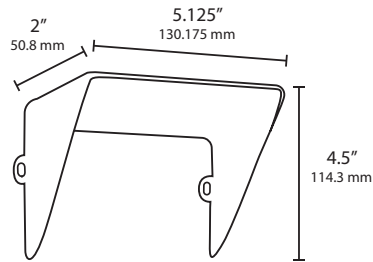

DIMENSIONS:

4W, 7W & 12W

20W

40W

LED LAMP SPECIFICATIONS

LAMP TYPE:
Integrated LED.

OPTICS:
Integral optics providing available beam spreads 150° (7H x 7V) beam.

COLOR TEMPERATURES:
Color temperature options provide the following qualities: 2700K, 3000K, 4000K or 5000K.

FIXTURE ORDERING INFORMATION
To order a fixture, select the appropriate choice from
each column as in the following example:

EXAMPLE: 490684-MS

Model	490665	490669	490688	490689	490666	490677	490690	490691	490670	490678	Mounting
Description	LED-MF-12W-4000K-12V	LED-MF-12W-5000K-12V	LED-MF-20W-2700K-12V	LED-MF-20W-3000K-12V	LED-MF-20W-4000K-12V	LED-MF-20W-5000K-12V	LED-MF-40W-2700K-12V	LED-MF-40W-3000K-12V	LED-MF-40W-4000K-12V	LED-MF-40W-5000K-12V	MS Composite stake (incl.) 490034 ATM Aluminum Tapered Surface Mount - 490187 AGM Aluminum Gutter Mount - 490188 AR6 Aluminum 6-In Risers - 490181 AR12 Aluminum 12-In Gutter Mount - 490182 AR24 Aluminum 24-In Gutter Mount - 490183
Wattage	12W	12W	20W	20W	20W	20W	40W	40W	40W	40W	
Lumens	1188 lm	1320 lm	1720 lm	1780 lm	1860 lm	2326 lm	4040 lm	4400 lm	4840 lm	4860 lm	
Efficacy	99 lm/W	110 lm/W	86 lm/W	89 lm/W	93 lm/W	116 lm/W	101 lm/W	110 lm/W	121 lm/W	121.5 lm/W	
Volt Amps	13.04 VA	13.29 VA	22.60 VA	22.43 VA	30.71 VA	22.03 VA	43.13 VA	41.02 VA	45.82 VA	47.55 VA	
Color Temperature	4000K	5000K	2700K	3000K	4000K	5000K	2700K	3000K	4000K	5000K	
CRI	70	70	70	70	70	70	70	70	70	70	
Optional Shroud Ordering #	490667 2" 490698 4"	490667 2" 490698 4"	490672 2" 490699 4"	490672 2" 490699 4"	490672 2" 490699 4"	490672 2" 490699 4"	490676 2" 490700 4"	490676 2" 490700 4"	490676 2" 490700 4"	490676 2" 490700 4"	

490676 2" Large Shroud

490672 2" Medium Shroud

490667 2" Small Shroud

With optional 2" shroud.

490700 4" Large Shroud

490699 4" Medium Shroud

490698 4" Small Shroud

With optional 4" shroud.