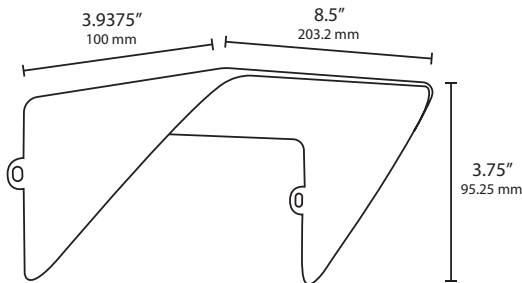

DIMENSIONS:

4W, 7W & 12W

20W

40W

LED LAMP SPECIFICATIONS

LAMP TYPE:
Integrated LED.

OPTICS:
Integral optics providing available beam spreads 150° (7H x 7V) beam.

COLOR TEMPERATURES:
Color temperature options provide the following qualities: 2700K, 3000K, 4000K or 5000K.

FIXTURE ORDERING INFORMATION
To order a fixture, select the appropriate choice from
each column as in the following example:

EXAMPLE: 490684-MS

Model	490665	490669	490688	490689	490666	490677	490690	490691	490670	490678	Mounting
Description	LED-MF-12W-4000K-12V	LED-MF-12W-5000K-12V	LED-MF-20W-2700K-12V	LED-MF-20W-3000K-12V	LED-MF-20W-4000K-12V	LED-MF-20W-5000K-12V	LED-MF-40W-2700K-12V	LED-MF-40W-3000K-12V	LED-MF-40W-4000K-12V	LED-MF-40W-5000K-12V	MS Composite stake (incl.) 490034 ATM Aluminum Tapered Surface Mount - 490187 AGM Aluminum Gutter Mount - 490188 AR6 Aluminum 6-In Risers - 490181 AR12 Aluminum 12-In Gutter Mount - 490182 AR24 Aluminum 24-In Gutter Mount - 490183
Wattage	12W	12W	20W	20W	20W	20W	40W	40W	40W	40W	
Lumens	1188 lm	1320 lm	1720 lm	1780 lm	1860 lm	2326 lm	4040 lm	4400 lm	4840 lm	4860 lm	
Efficacy	99 lm/W	110 lm/W	86 lm/W	89 lm/W	93 lm/W	116 lm/W	101 lm/W	110 lm/W	121 lm/W	121.5 lm/W	
Volt Amps	13.04 VA	13.29 VA	22.60 VA	22.43 VA	30.71 VA	22.03 VA	43.13 VA	41.02 VA	45.82 VA	47.55 VA	
Color Temperature	4000K	5000K	2700K	3000K	4000K	5000K	2700K	3000K	4000K	5000K	
CRI	70	70	70	70	70	70	70	70	70	70	
Optional Shroud Ordering #	490667 2" 490698 4"	490667 2" 490698 4"	490672 2" 490699 4"	490672 2" 490699 4"	490672 2" 490699 4"	490672 2" 490699 4"	490676 2" 490700 4"	490676 2" 490700 4"	490676 2" 490700 4"	490676 2" 490700 4"	

490676 2" Large Shroud

490672 2" Medium Shroud

490667 2" Small Shroud

With optional 2" shroud.

490700 4" Large Shroud

490699 4" Medium Shroud

490698 4" Small Shroud

With optional 4" shroud.