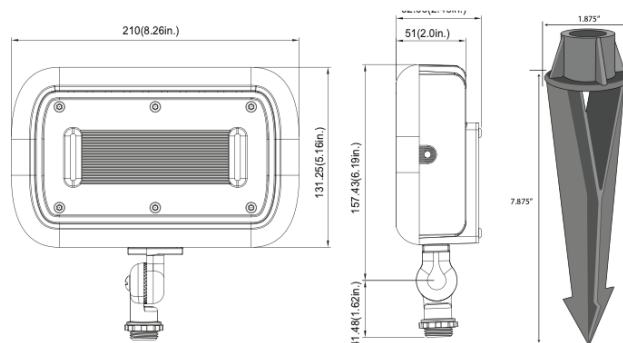

WIRING:

Pre-wired five-foot 18/2 SPT1 lead.

WARRANTY:

Ten Years.

With optional 2" shroud.

With optional 4" shroud.

Ideal for applications such as landscape lighting, moon lighting, architectural wall washing and sign lighting. 150° (7H x 7V) beam. Optional shroud available.

DIMENSIONS:

4W, 7W & 12W

20W

40W

LED LAMP SPECIFICATIONS

LAMP TYPE:
Integrated LED.

OPTICS:
Integral optics providing available beam spreads 150° (7H x 7V) beam.

COLOR TEMPERATURES:
Color temperature options provide the following qualities: 2700K, 3000K, 4000K or 5000K.

FIXTURE ORDERING INFORMATION
To order a fixture, select the appropriate choice from each column as in the following example:

EXAMPLE: 490684-MS

Model	490680	490681	490682	490683	490684	490685	490664	490668	490686	490687	Mounting
Description	LED-MF-4W-2700K-12V	LED-MF-4W-3000K-12V	LED-MF-4W-4000K-12V	LED-MF-4W-5000K-12V	LED-MF-7W-2700K-12V	LED-MF-7W-3000K-12V	LED-MF-7W-4000K-12V	LED-MF-7W-5000K-12V	LED-MF-12W-2700K-12V	LED-MF-12W-3000K-12V	MS Composite stake (incl.) 490034 ATM Aluminum Tapered Surface Mount - 490187 AGM Aluminum Gutter Mount - 490188 AR6 Aluminum 6-In Riser - 490181 AR12 Aluminum 12-In Gutter Mount - 490182 AR24 Aluminum 24-In Gutter Mount - 490183
Wattage	4W	4W	4W	4W	7W	7W	7W	7W	12W	12W	
Lumens	312 lm	348 lm	384 lm	420 lm	544 lm	626 lm	784 lm	805 lm	918 lm	1044 lm	
Efficacy	78 lm/W	87 lm/W	96 lm/W	105 lm/W	77.71 lm/W	89.41 lm/W	112 lm/W	115 lm/W	76.53 lm/W	87 lm/W	
Volt Amps	4.45 VA	3.89 VA	4.45 VA	4.45 VA	6.98 VA	6.94 VA	6.91 VA	7.75 VA	12.98 VA	13.51 VA	
Color Temperature	2700K	3000K	4000K	5000K	2700K	3000K	4000K	5000K	2700K	3000K	
CRI	70	70	70	70	70	70	70	70	70	70	
Optional Shroud Ordering #	490667 2" 490698 4"	490667 2" 490698 4"	490667 2" 490698 4"	490667 2" 490698 4"	490667 2" 490698 4"	490667 2" 490698 4"	490667 2" 490698 4"	490667 2" 490698 4"	490667 2" 490698 4"	490667 2" 490698 4"	