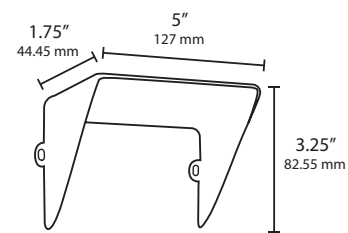

DIMENSIONS:

4W, 7W & 12W

20W

40W

LED LAMP SPECIFICATIONS

LAMP TYPE:
Integrated LED.

OPTICS:
Integral optics providing available beam spreads 150° (7H x 7V) beam.

COLOR TEMPERATURES:
Color temperature options provide the following qualities: 2700K, 3000K, 4000K or 5000K.

FIXTURE ORDERING INFORMATION
To order a fixture, select the appropriate choice from
each column as in the following example:

EXAMPLE: 490684-MS

Model	490665	490669	490688	490689	490666	490677	490690	490691	490670	490678	Mounting
Description	LED-MF-12W-4000K-12V	LED-MF-12W-5000K-12V	LED-MF-20W-2700K-12V	LED-MF-20W-3000K-12V	LED-MF-20W-4000K-12V	LED-MF-20W-5000K-12V	LED-MF-40W-2700K-12V	LED-MF-40W-3000K-12V	LED-MF-40W-4000K-12V	LED-MF-40W-5000K-12V	MS Composite stake (incl.) 490034 ATM Aluminum Tapered Surface Mount - 490187 AGM Aluminum Gutter Mount - 490188 AR6 Aluminum 6-In Risers - 490181 AR12 Aluminum 12-In Gutter Mount - 490182 AR24 Aluminum 24-In Gutter Mount - 490183
Wattage	12W	12W	20W	20W	20W	20W	40W	40W	40W	40W	
Lumens	1188 lm	1320 lm	1720 lm	1780 lm	1860 lm	2326 lm	4040 lm	4400 lm	4840 lm	4860 lm	
Efficacy	99 lm/W	110 lm/W	86 lm/W	89 lm/W	93 lm/W	116 lm/W	101 lm/W	110 lm/W	121 lm/W	121.5 lm/W	
Volt Amps	13.04 VA	13.29 VA	22.60 VA	22.43 VA	30.71 VA	22.03 VA	43.13 VA	41.02 VA	45.82 VA	47.55 VA	
Color Temperature	4000K	5000K	2700K	3000K	4000K	5000K	2700K	3000K	4000K	5000K	
CRI	70	70	70	70	70	70	70	70	70	70	
Optional Shroud Ordering #	490667 2" 490698 4"	490667 2" 490698 4"	490672 2" 490699 4"	490672 2" 490699 4"	490672 2" 490699 4"	490672 2" 490699 4"	490676 2" 490700 4"	490676 2" 490700 4"	490676 2" 490700 4"	490676 2" 490700 4"	

490676 2" Large Shroud

490672 2" Medium Shroud

490667 2" Small Shroud

With optional 2" shroud.

490700 4" Large Shroud

490699 4" Medium Shroud

490698 4" Small Shroud

With optional 4" shroud.