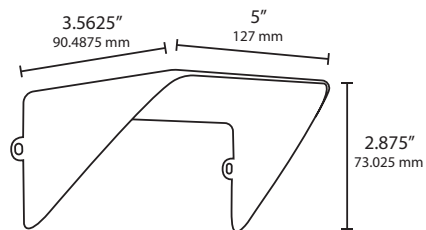

DIMENSIONS:

4W, 7W & 12W

20W

40W

LED LAMP SPECIFICATIONS

LAMP TYPE:
Integrated LED.

OPTICS:
Integral optics providing available beam spreads 150° (7H x 7V) beam.

COLOR TEMPERATURES:
Color temperature options provide the following qualities: 2700K, 3000K, 4000K or 5000K.

FIXTURE ORDERING INFORMATION
To order a fixture, select the appropriate choice from
each column as in the following example:

EXAMPLE: 490684-MS

Model	490665	490669	490688	490689	490666	490677	490690	490691	490670	490678	Mounting
Description	LED-MF-12W-4000K-12V	LED-MF-12W-5000K-12V	LED-MF-20W-2700K-12V	LED-MF-20W-3000K-12V	LED-MF-20W-4000K-12V	LED-MF-20W-5000K-12V	LED-MF-40W-2700K-12V	LED-MF-40W-3000K-12V	LED-MF-40W-4000K-12V	LED-MF-40W-5000K-12V	MS Composite stake (incl.) 490034 ATM Aluminum Tapered Surface Mount - 490187 AGM Aluminum Gutter Mount - 490188 AR6 Aluminum 6-In Risers - 490181 AR12 Aluminum 12-In Gutter Mount - 490182 AR24 Aluminum 24-In Gutter Mount - 490183
Wattage	12W	12W	20W	20W	20W	20W	40W	40W	40W	40W	
Lumens	1188 lm	1320 lm	1720 lm	1780 lm	1860 lm	2326 lm	4040 lm	4400 lm	4840 lm	4860 lm	
Efficacy	99 lm/W	110 lm/W	86 lm/W	89 lm/W	93 lm/W	116 lm/W	101 lm/W	110 lm/W	121 lm/W	121.5 lm/W	
Volt Amps	13.04 VA	13.29 VA	22.60 VA	22.43 VA	30.71 VA	22.03 VA	43.13 VA	41.02 VA	45.82 VA	47.55 VA	
Color Temperature	4000K	5000K	2700K	3000K	4000K	5000K	2700K	3000K	4000K	5000K	
CRI	70	70	70	70	70	70	70	70	70	70	
Optional Shroud Ordering #	490667 2" 490698 4"	490667 2" 490698 4"	490672 2" 490699 4"	490672 2" 490699 4"	490672 2" 490699 4"	490672 2" 490699 4"	490676 2" 490700 4"	490676 2" 490700 4"	490676 2" 490700 4"	490676 2" 490700 4"	

490676 2" Large Shroud

490672 2" Medium Shroud

490667 2" Small Shroud

With optional 2" shroud.

490700 4" Large Shroud

490699 4" Medium Shroud

490698 4" Small Shroud

With optional 4" shroud.