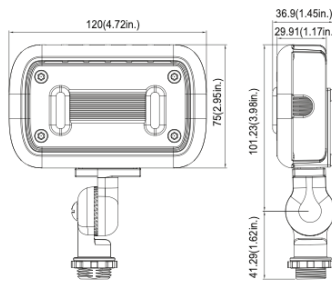

Type:

Model:

LED Mini Flood Light

SPECIFICATIONS

VOLTAGE:

12 volts AC/DC (120V/277V models also available)

HOUSING:

Sealed cast aluminum. Shroud must be purchased separately.

WIRING:

Pre-wired five-foot 18/2 SPT1 lead.

WARRANTY:

Ten Years.

With optional 2" shroud.

With optional 4" shroud.

Ideal for applications such as landscape lighting, moon lighting, architectural wall washing and sign lighting. 150° (7H x 7V) beam. Optional shroud available.

DIMENSIONS:

4W, 7W & 12W

20W

40W

LED LAMP SPECIFICATIONS

LAMP TYPE:
Integrated LED.

OPTICS:
Integral optics providing available beam spreads 150° (7H x 7V) beam.

COLOR TEMPERATURES:
Color temperature options provide the following qualities: 2700K, 3000K, 4000K or 5000K.