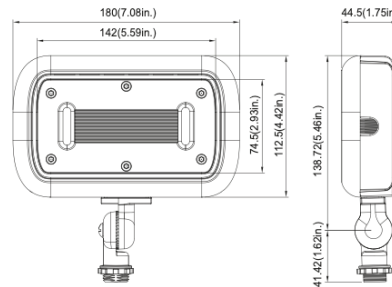

Type:

Model:

LED Mini Flood Light

SPECIFICATIONS

VOLTAGE:

12 volts AC/DC (120V/277V models also available)

HOUSING:

Sealed cast aluminum. Shroud must be purchased separately.

WIRING:

Pre-wired five-foot 18/2 SPT1 lead.

WARRANTY:

Ten Years.

With optional 2" shroud.

With optional 4" shroud.

Ideal for applications such as landscape lighting, moon lighting, architectural wall washing and sign lighting. 150° (7H x 7V) beam. Optional shroud available.

DIMENSIONS:

4W, 7W & 12W

20W

40W

LED LAMP SPECIFICATIONS

LAMP TYPE:
Integrated LED.

OPTICS:
Integral optics providing available beam spreads 150° (7H x 7V) beam.

COLOR TEMPERATURES:
Color temperature options provide the following qualities: 2700K, 3000K, 4000K or 5000K.