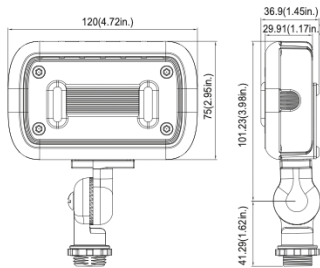

Type:

Model:

LED Mini Flood Light

SPECIFICATIONS

VOLTAGE:

12 volts AC/DC (120V/277V models also available)

HOUSING:

Sealed cast aluminum. Shroud must be purchased separately.

WIRING:

Pre-wired five-foot 18/2 SPT1 lead.

WARRANTY:

Ten Years.

With optional 2" shroud.

With optional 4" shroud.

Ideal for applications such as landscape lighting, moon lighting, architectural wall washing and sign lighting. 150° (7H x 7V) beam. Optional shroud available.

DIMENSIONS:

4W,7W & 12W

20W

40W

LED LAMP SPECIFICATIONS

LAMP TYPE:
Integrated LED.

OPTICS:
Integral optics providing available beam spreads 150° (7H x 7V) beam.

COLOR TEMPERATURES:
Color temperature options provide the following qualities: 2700K, 3000K, 4000K or 5000K.