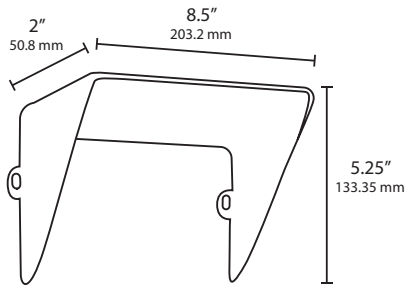

490676 2" Large Shroud