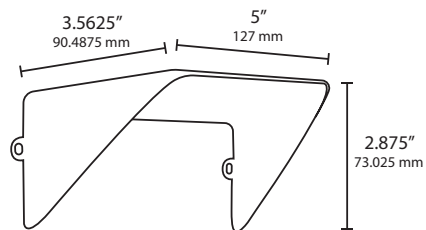

DIMENSIONS:

4W,7W & 12W

20W

40W

LED LAMP SPECIFICATIONS

LAMP TYPE:
Integrated LED.

OPTICS:
Integral optics providing available beam spreads 150° (7H x 7V) beam.

COLOR TEMPERATURES:
Color temperature options provide the following qualities: 2700K, 3000K, 4000K or 5000K.

FIXTURE ORDERING INFORMATION
To order a fixture, select the appropriate choice from
each column as in the following example:

EXAMPLE: 490684-MS

Model	490665	490669	490688	490689	490666	490677	490690	490691	490670	490678	Mounting
Description	LED-MF-12W-4000K-12V	LED-MF-12W-5000K-12V	LED-MF-20W-2700K-12V	LED-MF-20W-3000K-12V	LED-MF-20W-4000K-12V	LED-MF-20W-5000K-12V	LED-MF-40W-2700K-12V	LED-MF-40W-3000K-12V	LED-MF-40W-4000K-12V	LED-MF-40W-5000K-12V	MS Composite stake (incl.) 490034 ATM Aluminum Tapered Surface Mount - 490187 AGM Aluminum Gutter Mount - 490188 AR6 Aluminum 6-In Riser - 490181 AR12 Aluminum 12-In Gutter Mount - 490182 AR24 Aluminum 24-In Gutter Mount - 490183
Wattage	12W	12W	20W	20W	20W	20W	40W	40W	40W	40W	
Lumens	1188 lm	1320 lm	1720 lm	1780 lm	1860 lm	2326 lm	4040 lm	4400 lm	4840 lm	4860 lm	
Efficacy	99 lm/W	110 lm/W	86 lm/W	89 lm/W	93 lm/W	116 lm/W	101 lm/W	110 lm/W	121 lm/W	121.5 lm/W	
Volt Amps	13.04 VA	13.29 VA	22.60 VA	22.43 VA	30.71 VA	22.03 VA	43.13 VA	41.02 VA	45.82 VA	47.55 VA	
Color Temperature	4000K	5000K	2700K	3000K	4000K	5000K	2700K	3000K	4000K	5000K	
CRI	70	70	70	70	70	70	70	70	70	70	
Optional Shroud Ordering #	490667 2" 490698 4"	490667 2" 490698 4"	490672 2" 490699 4"	490672 2" 490699 4"	490672 2" 490699 4"	490672 2" 490699 4"	490676 2" 490700 4"	490676 2" 490700 4"	490676 2" 490700 4"	490676 2" 490700 4"	

490676 2" Large Shroud

490672 2" Medium Shroud

490667 2" Small Shroud

With optional 2" shroud.

490700 4" Large Shroud

490699 4" Medium Shroud

490698 4" Small Shroud

With optional 4" shroud.