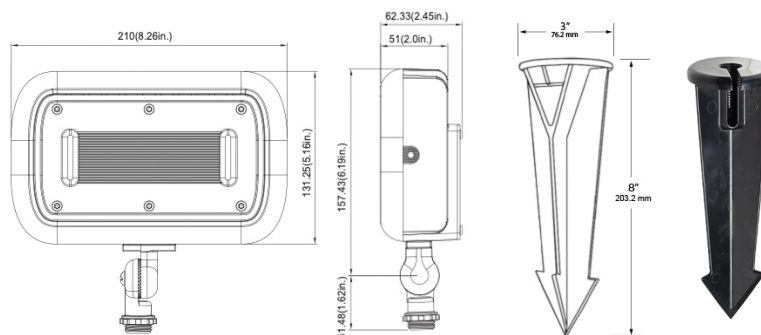

WIRING:

Pre-wired five-foot 18/2 SPT1 lead.

WARRANTY:

Ten Years.

With optional 2" shroud.

With optional 4" shroud.

Ideal for applications such as landscape lighting, moon lighting, architectural wall washing and sign lighting. 150° (7H x 7V) beam. Optional shroud available.

DIMENSIONS:

4W,7W & 12W

20W

40W

LED LAMP SPECIFICATIONS

LAMP TYPE:
Integrated LED.

OPTICS:
Integral optics providing available beam spreads 150° (7H x 7V) beam.

COLOR TEMPERATURES:
Color temperature options provide the following qualities: 2700K, 3000K, 4000K or 5000K.

FIXTURE ORDERING INFORMATION
To order a fixture, select the appropriate choice from each column as in the following example:

EXAMPLE: 490684-MS

Model	490680	490681	490682	490683	490684	490685	490664	490668	490686	490687	Mounting
Description	LED-MF-4W-2700K-12V	LED-MF-4W-3000K-12V	LED-MF-4W-4000K-12V	LED-MF-4W-5000K-12V	LED-MF-7W-2700K-12V	LED-MF-7W-3000K-12V	LED-MF-7W-4000K-12V	LED-MF-7W-5000K-12V	LED-MF-12W-2700K-12V	LED-MF-12W-3000K-12V	MS Composite stake (incl.) 490034 ATM Aluminum Tapered Surface Mount - 490187 AGM Aluminum Gutter Mount - 490188 AR6 Aluminum 6-In Riser - 490181 AR12 Aluminum 12-In Gutter Mount - 490182 AR24 Aluminum 24-In Gutter Mount - 490183
Wattage	4W	4W	4W	4W	7W	7W	7W	7W	12W	12W	
Lumens	312 lm	348 lm	384 lm	420 lm	544 lm	626 lm	784 lm	805 lm	918 lm	1044 lm	
Efficacy	78 lm/W	87 lm/W	96 lm/W	105 lm/W	77.71 lm/W	89.41 lm/W	112 lm/W	115 lm/W	76.53 lm/W	87 lm/W	
Volt Amps	4.45 VA	3.89 VA	4.45 VA	4.45 VA	6.98 VA	6.94 VA	6.91 VA	7.75 VA	12.98 VA	13.51 VA	
Color Temperature	2700K	3000K	4000K	5000K	2700K	3000K	4000K	5000K	2700K	3000K	
CRI	70	70	70	70	70	70	70	70	70	70	
Optional Shroud Ordering #	490667 2" 490698 4"	490667 2" 490698 4"	490667 2" 490698 4"	490667 2" 490698 4"	490667 2" 490698 4"	490667 2" 490698 4"	490667 2" 490698 4"	490667 2" 490698 4"	490667 2" 490698 4"	490667 2" 490698 4"	