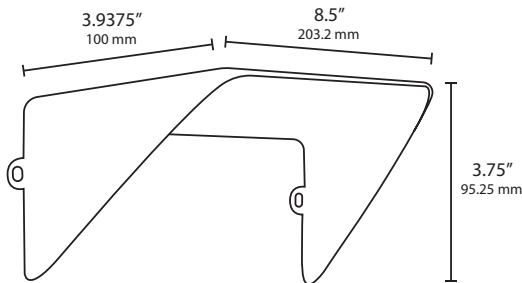

DIMENSIONS:

4W,7W & 12W

20W

40W

LED LAMP SPECIFICATIONS

LAMP TYPE:
Integrated LED.

OPTICS:
Integral optics providing available beam spreads 150° (7H x 7V) beam.

COLOR TEMPERATURES:
Color temperature options provide the following qualities: 2700K, 3000K, 4000K or 5000K.

FIXTURE ORDERING INFORMATION
To order a fixture, select the appropriate choice from
each column as in the following example:

EXAMPLE: 490684-MS

Model	490665	490669	490688	490689	490666	490677	490690	490691	490670	490678	Mounting
Description	LED-MF-12W-4000K-12V	LED-MF-12W-5000K-12V	LED-MF-20W-2700K-12V	LED-MF-20W-3000K-12V	LED-MF-20W-4000K-12V	LED-MF-20W-5000K-12V	LED-MF-40W-2700K-12V	LED-MF-40W-3000K-12V	LED-MF-40W-4000K-12V	LED-MF-40W-5000K-12V	MS Composite stake (incl.) 490034 ATM Aluminum Tapered Surface Mount - 490187 AGM Aluminum Gutter Mount - 490188 AR6 Aluminum 6-In Riser - 490181 AR12 Aluminum 12-In Gutter Mount - 490182 AR24 Aluminum 24-In Gutter Mount - 490183
Wattage	12W	12W	20W	20W	20W	20W	40W	40W	40W	40W	
Lumens	1188 lm	1320 lm	1720 lm	1780 lm	1860 lm	2326 lm	4040 lm	4400 lm	4840 lm	4860 lm	
Efficacy	99 lm/W	110 lm/W	86 lm/W	89 lm/W	93 lm/W	116 lm/W	101 lm/W	110 lm/W	121 lm/W	121.5 lm/W	
Volt Amps	13.04 VA	13.29 VA	22.60 VA	22.43 VA	30.71 VA	22.03 VA	43.13 VA	41.02 VA	45.82 VA	47.55 VA	
Color Temperature	4000K	5000K	2700K	3000K	4000K	5000K	2700K	3000K	4000K	5000K	
CRI	70	70	70	70	70	70	70	70	70	70	
Optional Shroud Ordering #	490667 2" 490698 4"	490667 2" 490698 4"	490672 2" 490699 4"	490672 2" 490699 4"	490672 2" 490699 4"	490672 2" 490699 4"	490676 2" 490700 4"	490676 2" 490700 4"	490676 2" 490700 4"	490676 2" 490700 4"	

490676 2" Large Shroud

490672 2" Medium Shroud

490667 2" Small Shroud

With optional 2" shroud.

490700 4" Large Shroud

490699 4" Medium Shroud

490698 4" Small Shroud

With optional 4" shroud.