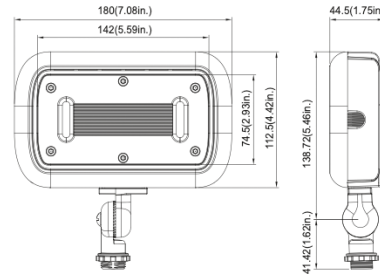

Type:

Model:

LED Mini Flood Light

SPECIFICATIONS

VOLTAGE:

12 volts AC/DC (120V/277V models also available)

HOUSING:

Sealed cast aluminum. Shroud must be purchased separately.

WIRING:

Pre-wired five-foot 18/2 SPT1 lead.

WARRANTY:

Ten Years.

With optional 2" shroud.

With optional 4" shroud.

Ideal for applications such as landscape lighting, moon lighting, architectural wall washing and sign lighting. 150° (7H x 7V) beam. Optional shroud available.

DIMENSIONS:

4W,7W & 12W

20W

40W

LED LAMP SPECIFICATIONS

LAMP TYPE:
Integrated LED.

OPTICS:
Integral optics providing available beam spreads 150° (7H x 7V) beam.

COLOR TEMPERATURES:
Color temperature options provide the following qualities: 2700K, 3000K, 4000K or 5000K.