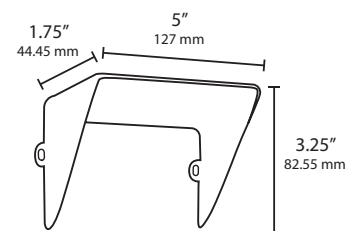

DIMENSIONS:

4W,7W & 12W

20W

40W

LED LAMP SPECIFICATIONS

LAMP TYPE:
Integrated LED.

OPTICS:
Integral optics providing available beam spreads 150° (7H x 7V) beam.

COLOR TEMPERATURES:
Color temperature options provide the following qualities: 2700K, 3000K, 4000K or 5000K.

FIXTURE ORDERING INFORMATION
To order a fixture, select the appropriate choice from
each column as in the following example:

EXAMPLE: 490684-MS

Model	490665	490669	490688	490689	490666	490677	490690	490691	490670	490678	Mounting
Description	LED-MF-12W-4000K-12V	LED-MF-12W-5000K-12V	LED-MF-20W-2700K-12V	LED-MF-20W-3000K-12V	LED-MF-20W-4000K-12V	LED-MF-20W-5000K-12V	LED-MF-40W-2700K-12V	LED-MF-40W-3000K-12V	LED-MF-40W-4000K-12V	LED-MF-40W-5000K-12V	MS Composite stake (incl.) 490034 ATM Aluminum Tapered Surface Mount - 490187 AGM Aluminum Gutter Mount - 490188 AR6 Aluminum 6-In Riser - 490181 AR12 Aluminum 12-In Gutter Mount - 490182 AR24 Aluminum 24-In Gutter Mount - 490183
Wattage	12W	12W	20W	20W	20W	20W	40W	40W	40W	40W	
Lumens	1188 lm	1320 lm	1720 lm	1780 lm	1860 lm	2326 lm	4040 lm	4400 lm	4840 lm	4860 lm	
Efficacy	99 lm/W	110 lm/W	86 lm/W	89 lm/W	93 lm/W	116 lm/W	101 lm/W	110 lm/W	121 lm/W	121.5 lm/W	
Volt Amps	13.04 VA	13.29 VA	22.60 VA	22.43 VA	30.71 VA	22.03 VA	43.13 VA	41.02 VA	45.82 VA	47.55 VA	
Color Temperature	4000K	5000K	2700K	3000K	4000K	5000K	2700K	3000K	4000K	5000K	
CRI	70	70	70	70	70	70	70	70	70	70	
Optional Shroud Ordering #	490667 2" 490698 4"	490667 2" 490698 4"	490672 2" 490699 4"	490672 2" 490699 4"	490672 2" 490699 4"	490672 2" 490699 4"	490676 2" 490700 4"	490676 2" 490700 4"	490676 2" 490700 4"	490676 2" 490700 4"	

490676 2" Large Shroud

490672 2" Medium Shroud

490667 2" Small Shroud

With optional 2" shroud.

490700 4" Large Shroud

490699 4" Medium Shroud

490698 4" Small Shroud

With optional 4" shroud.