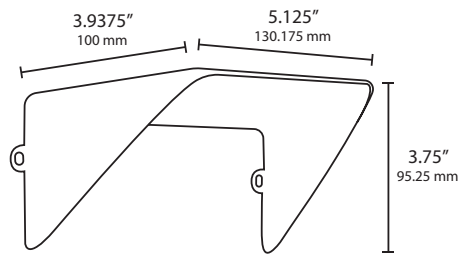

DIMENSIONS:

4W,7W & 12W

20W

40W

LED LAMP SPECIFICATIONS

LAMP TYPE:
Integrated LED.

OPTICS:
Integral optics providing available beam spreads 150° (7H x 7V) beam.

COLOR TEMPERATURES:
Color temperature options provide the following qualities: 2700K, 3000K, 4000K or 5000K.

FIXTURE ORDERING INFORMATION
To order a fixture, select the appropriate choice from
each column as in the following example:

EXAMPLE: 490684-MS

Model	490665	490669	490688	490689	490666	490677	490690	490691	490670	490678	Mounting
Description	LED-MF-12W-4000K-12V	LED-MF-12W-5000K-12V	LED-MF-20W-2700K-12V	LED-MF-20W-3000K-12V	LED-MF-20W-4000K-12V	LED-MF-20W-5000K-12V	LED-MF-40W-2700K-12V	LED-MF-40W-3000K-12V	LED-MF-40W-4000K-12V	LED-MF-40W-5000K-12V	MS Composite stake (incl.) 490034 ATM Aluminum Tapered Surface Mount - 490187 AGM Aluminum Gutter Mount - 490188 AR6 Aluminum 6-In Riser - 490181 AR12 Aluminum 12-In Gutter Mount - 490182 AR24 Aluminum 24-In Gutter Mount - 490183
Wattage	12W	12W	20W	20W	20W	20W	40W	40W	40W	40W	
Lumens	1188 lm	1320 lm	1720 lm	1780 lm	1860 lm	2326 lm	4040 lm	4400 lm	4840 lm	4860 lm	
Efficacy	99 lm/W	110 lm/W	86 lm/W	89 lm/W	93 lm/W	116 lm/W	101 lm/W	110 lm/W	121 lm/W	121.5 lm/W	
Volt Amps	13.04 VA	13.29 VA	22.60 VA	22.43 VA	30.71 VA	22.03 VA	43.13 VA	41.02 VA	45.82 VA	47.55 VA	
Color Temperature	4000K	5000K	2700K	3000K	4000K	5000K	2700K	3000K	4000K	5000K	
CRI	70	70	70	70	70	70	70	70	70	70	
Optional Shroud Ordering #	490667 2" 490698 4"	490667 2" 490698 4"	490672 2" 490699 4"	490672 2" 490699 4"	490672 2" 490699 4"	490672 2" 490699 4"	490676 2" 490700 4"	490676 2" 490700 4"	490676 2" 490700 4"	490676 2" 490700 4"	

490676 2" Large Shroud

490672 2" Medium Shroud

490667 2" Small Shroud

With optional 2" shroud.

490700 4" Large Shroud

490699 4" Medium Shroud

490698 4" Small Shroud

With optional 4" shroud.