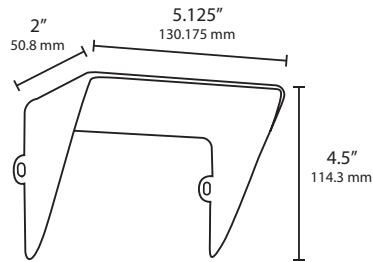

DIMENSIONS:

4W,7W & 12W

20W

40W

LED LAMP SPECIFICATIONS

LAMP TYPE:
Integrated LED.

OPTICS:
Integral optics providing available beam spreads 150° (7H x 7V) beam.

COLOR TEMPERATURES:
Color temperature options provide the following qualities: 2700K, 3000K, 4000K or 5000K.

FIXTURE ORDERING INFORMATION
To order a fixture, select the appropriate choice from
each column as in the following example:

EXAMPLE: 490684-MS

Model	490665	490669	490688	490689	490666	490677	490690	490691	490670	490678	Mounting
Description	LED-MF-12W-4000K-12V	LED-MF-12W-5000K-12V	LED-MF-20W-2700K-12V	LED-MF-20W-3000K-12V	LED-MF-20W-4000K-12V	LED-MF-20W-5000K-12V	LED-MF-40W-2700K-12V	LED-MF-40W-3000K-12V	LED-MF-40W-4000K-12V	LED-MF-40W-5000K-12V	MS Composite stake (incl.) 490034 ATM Aluminum Tapered Surface Mount - 490187 AGM Aluminum Gutter Mount - 490188 AR6 Aluminum 6-In Riser - 490181 AR12 Aluminum 12-In Gutter Mount - 490182 AR24 Aluminum 24-In Gutter Mount - 490183
Wattage	12W	12W	20W	20W	20W	20W	40W	40W	40W	40W	
Lumens	1188 lm	1320 lm	1720 lm	1780 lm	1860 lm	2326 lm	4040 lm	4400 lm	4840 lm	4860 lm	
Efficacy	99 lm/W	110 lm/W	86 lm/W	89 lm/W	93 lm/W	116 lm/W	101 lm/W	110 lm/W	121 lm/W	121.5 lm/W	
Volt Amps	13.04 VA	13.29 VA	22.60 VA	22.43 VA	30.71 VA	22.03 VA	43.13 VA	41.02 VA	45.82 VA	47.55 VA	
Color Temperature	4000K	5000K	2700K	3000K	4000K	5000K	2700K	3000K	4000K	5000K	
CRI	70	70	70	70	70	70	70	70	70	70	
Optional Shroud Ordering #	490667 2" 490698 4"	490667 2" 490698 4"	490672 2" 490699 4"	490672 2" 490699 4"	490672 2" 490699 4"	490672 2" 490699 4"	490676 2" 490700 4"	490676 2" 490700 4"	490676 2" 490700 4"	490676 2" 490700 4"	

490676 2" Large Shroud

490672 2" Medium Shroud

490667 2" Small Shroud

With optional 2" shroud.

490700 4" Large Shroud

490699 4" Medium Shroud

490698 4" Small Shroud

With optional 4" shroud.