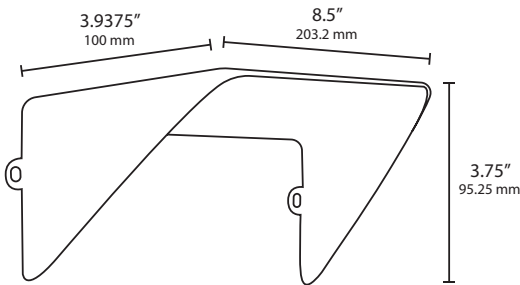

### DIMENSIONS:

15W

30W

45W

LED LAMP SPECIFICATIONS

**LAMP TYPE:**

Integrated LED.

**OPTICS:**

Integral optics providing available beam spreads 150° (7H x 7V) beam.

**COLOR TEMPERATURES:**

Color temperature options provide the following qualities: 2700K, 3000K, 4000K or 5000K.

**FIXTURE ORDERING INFORMATION**

To order a fixture, select the appropriate choice from each column as in the following example:

EXAMPLE: 490692

Model	490692	490693	490673	490694	490695	490674	490696	490697	490675	Mounting
<b>Description</b>	LED-MF-15W-2700K-120/277	LED-MF-15W-3000K-120/277	LED-MF-15W-5000K-120/277	LED-MF-30W-2700K-120/277	LED-MF-30W-3000K-120/277	LED-MF-30W-5000K-120/277	LED-MF-45W-2700K-120/277	LED-MF-45W-3000K-120/277	LED-MF-45W-5000K-120/277	<b>MS</b> Composite stake (incl.) 490034 <b>ATM</b> Aluminum Tapered Surface Mount - 490187 <b>AGM</b> Aluminum Gutter Mount - 490188 <b>AR6</b> Aluminum 6-In Riser - 490181 <b>AR12</b> Aluminum 12-In Gutter Mount - 490182 <b>AR24</b> Aluminum 24-In Gutter Mount - 490183
<b>Wattage</b>	15W	15W	15W	30W	30W	30W	45W	45W	45W	
<b>Lumens</b>	1140 lm	1290 lm	1504 lm	2850 lm	2910 lm	3159 lm	4545 lm	4725 lm	5580 lm	
<b>Efficacy</b>	76 lm/W	86 lm/W	100.29 lm/W	95 lm/W	97 lm/W	105.29 lm/W	101 lm/W	105 lm/W	123.96 lm/W	
<b>Volt Amps</b>	14.74 VA	14.86 VA	15.05 VA	29.16 VA	29.11 VA	28.70 VA	45.68 VA	44.84 VA	45.19 VA	
<b>Color Temperature</b>	2700K	3000K	5000K	2700K	3000K	5000K	2700K	3000K	5000K	
<b>CRI</b>	70	70	70	70	70	70	70	70	70	
<b>Equivalent</b>	50W MH	50W MH	50W MH	100W MH	100W MH	100W MH	150W MH	150W MH	150W MH	

490676 2" Large Shroud

490672 2" Medium Shroud

490667 2" Small Shroud

With optional 2" shroud.

490700 4" Large Shroud

490699 4" Medium Shroud

490698 4" Small Shroud

With optional 4" shroud.