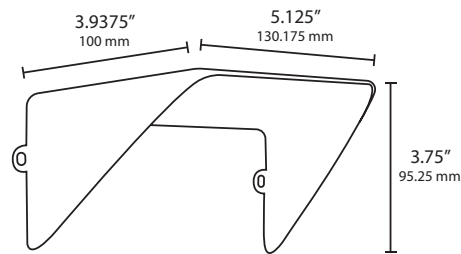

### DIMENSIONS:

15W

30W

45W

LED LAMP SPECIFICATIONS

**LAMP TYPE:**

Integrated LED.

**OPTICS:**

Integral optics providing available beam spreads 150° (7H x 7V) beam.

**COLOR TEMPERATURES:**

Color temperature options provide the following qualities: 2700K, 3000K, 4000K or 5000K.

**FIXTURE ORDERING INFORMATION**

To order a fixture, select the appropriate choice from each column as in the following example:

EXAMPLE: 490692

Model	490692	490693	490673	490694	490695	490674	490696	490697	490675	Mounting
<b>Description</b>	LED-MF-15W-2700K-120/277	LED-MF-15W-3000K-120/277	LED-MF-15W-5000K-120/277	LED-MF-30W-2700K-120/277	LED-MF-30W-3000K-120/277	LED-MF-30W-5000K-120/277	LED-MF-45W-2700K-120/277	LED-MF-45W-3000K-120/277	LED-MF-45W-5000K-120/277	<b>MS</b> Composite stake (incl.) 490034 <b>ATM</b> Aluminum Tapered Surface Mount - 490187 <b>AGM</b> Aluminum Gutter Mount - 490188 <b>AR6</b> Aluminum 6-In Riser - 490181 <b>AR12</b> Aluminum 12-In Gutter Mount - 490182 <b>AR24</b> Aluminum 24-In Gutter Mount - 490183
<b>Wattage</b>	15W	15W	15W	30W	30W	30W	45W	45W	45W	
<b>Lumens</b>	1140 lm	1290 lm	1504 lm	2850 lm	2910 lm	3159 lm	4545 lm	4725 lm	5580 lm	
<b>Efficacy</b>	76 lm/W	86 lm/W	100.29 lm/W	95 lm/W	97 lm/W	105.29 lm/W	101 lm/W	105 lm/W	123.96 lm/W	
<b>Volt Amps</b>	14.74 VA	14.86 VA	15.05 VA	29.16 VA	29.11 VA	28.70 VA	45.68 VA	44.84 VA	45.19 VA	
<b>Color Temperature</b>	2700K	3000K	5000K	2700K	3000K	5000K	2700K	3000K	5000K	
<b>CRI</b>	70	70	70	70	70	70	70	70	70	
<b>Equivalent</b>	50W MH	50W MH	50W MH	100W MH	100W MH	100W MH	150W MH	150W MH	150W MH	

490676 2" Large Shroud

490672 2" Medium Shroud

490667 2" Small Shroud

With optional 2" shroud.

490700 4" Large Shroud

490699 4" Medium Shroud

490698 4" Small Shroud

With optional 4" shroud.