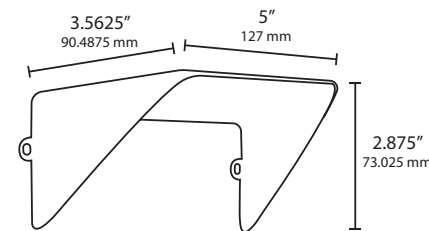

### DIMENSIONS:

15W

30W

45W

LED LAMP SPECIFICATIONS

**LAMP TYPE:**

Integrated LED.

**OPTICS:**

Integral optics providing available beam spreads 150° (7H x 7V) beam.

**COLOR TEMPERATURES:**

Color temperature options provide the following qualities: 2700K, 3000K, 4000K or 5000K.

**FIXTURE ORDERING INFORMATION**

To order a fixture, select the appropriate choice from each column as in the following example:

EXAMPLE: 490692

Model	490692	490693	490673	490694	490695	490674	490696	490697	490675	Mounting
<b>Description</b>	LED-MF-15W-2700K-120/277	LED-MF-15W-3000K-120/277	LED-MF-15W-5000K-120/277	LED-MF-30W-2700K-120/277	LED-MF-30W-3000K-120/277	LED-MF-30W-5000K-120/277	LED-MF-45W-2700K-120/277	LED-MF-45W-3000K-120/277	LED-MF-45W-5000K-120/277	<b>MS</b> Composite stake (incl.) 490034 <b>ATM</b> Aluminum Tapered Surface Mount - 490187 <b>AGM</b> Aluminum Gutter Mount - 490188 <b>AR6</b> Aluminum 6-In Riser - 490181 <b>AR12</b> Aluminum 12-In Gutter Mount - 490182 <b>AR24</b> Aluminum 24-In Gutter Mount - 490183
<b>Wattage</b>	15W	15W	15W	30W	30W	30W	45W	45W	45W	
<b>Lumens</b>	1140 lm	1290 lm	1504 lm	2850 lm	2910 lm	3159 lm	4545 lm	4725 lm	5580 lm	
<b>Efficacy</b>	76 lm/W	86 lm/W	100.29 lm/W	95 lm/W	97 lm/W	105.29 lm/W	101 lm/W	105 lm/W	123.96 lm/W	
<b>Volt Amps</b>	14.74 VA	14.86 VA	15.05 VA	29.16 VA	29.11 VA	28.70 VA	45.68 VA	44.84 VA	45.19 VA	
<b>Color Temperature</b>	2700K	3000K	5000K	2700K	3000K	5000K	2700K	3000K	5000K	
<b>CRI</b>	70	70	70	70	70	70	70	70	70	
<b>Equivalent</b>	50W MH	50W MH	50W MH	100W MH	100W MH	100W MH	150W MH	150W MH	150W MH	

490676 2" Large Shroud

490672 2" Medium Shroud

490667 2" Small Shroud

With optional 2" shroud.

490700 4" Large Shroud

490699 4" Medium Shroud

490698 4" Small Shroud

With optional 4" shroud.