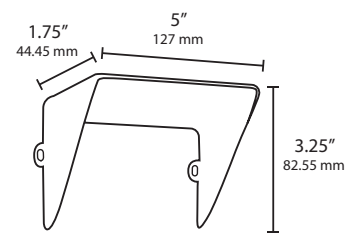

### DIMENSIONS:

15W

30W

45W

LED LAMP SPECIFICATIONS

**LAMP TYPE:**

Integrated LED.

**OPTICS:**

Integral optics providing available beam spreads 150° (7H x 7V) beam.

**COLOR TEMPERATURES:**

Color temperature options provide the following qualities: 2700K, 3000K, 4000K or 5000K.

**FIXTURE ORDERING INFORMATION**

To order a fixture, select the appropriate choice from each column as in the following example:

EXAMPLE: 490692

Model	490692	490693	490673	490694	490695	490674	490696	490697	490675	Mounting
<b>Description</b>	LED-MF-15W-2700K-120/277	LED-MF-15W-3000K-120/277	LED-MF-15W-5000K-120/277	LED-MF-30W-2700K-120/277	LED-MF-30W-3000K-120/277	LED-MF-30W-5000K-120/277	LED-MF-45W-2700K-120/277	LED-MF-45W-3000K-120/277	LED-MF-45W-5000K-120/277	<b>MS</b> Composite stake (incl.) 490034 <b>ATM</b> Aluminum Tapered Surface Mount - 490187 <b>AGM</b> Aluminum Gutter Mount - 490188 <b>AR6</b> Aluminum 6-In Riser - 490181 <b>AR12</b> Aluminum 12-In Gutter Mount - 490182 <b>AR24</b> Aluminum 24-In Gutter Mount - 490183
<b>Wattage</b>	15W	15W	15W	30W	30W	30W	45W	45W	45W	
<b>Lumens</b>	1140 lm	1290 lm	1504 lm	2850 lm	2910 lm	3159 lm	4545 lm	4725 lm	5580 lm	
<b>Efficacy</b>	76 lm/W	86 lm/W	100.29 lm/W	95 lm/W	97 lm/W	105.29 lm/W	101 lm/W	105 lm/W	123.96 lm/W	
<b>Volt Amps</b>	14.74 VA	14.86 VA	15.05 VA	29.16 VA	29.11 VA	28.70 VA	45.68 VA	44.84 VA	45.19 VA	
<b>Color Temperature</b>	2700K	3000K	5000K	2700K	3000K	5000K	2700K	3000K	5000K	
<b>CRI</b>	70	70	70	70	70	70	70	70	70	
<b>Equivalent</b>	50W MH	50W MH	50W MH	100W MH	100W MH	100W MH	150W MH	150W MH	150W MH	

490676 2" Large Shroud

490672 2" Medium Shroud

490667 2" Small Shroud

With optional 2" shroud.

490700 4" Large Shroud

490699 4" Medium Shroud

490698 4" Small Shroud

With optional 4" shroud.