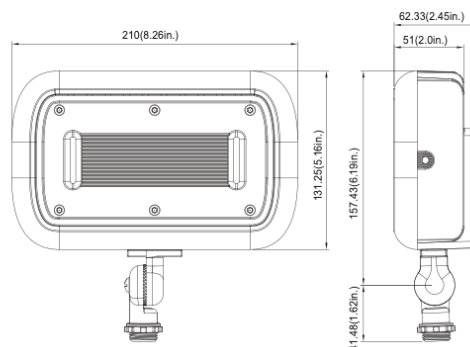

### DIMENSIONS:

15W

30W

45W

LED LAMP SPECIFICATIONS

**LAMP TYPE:**

Integrated LED.

**OPTICS:**

Integral optics providing available beam spreads 150° (7H x 7V) beam.

**COLOR TEMPERATURES:**

Color temperature options provide the following qualities: 2700K, 3000K, 4000K or 5000K.

**FIXTURE ORDERING INFORMATION**