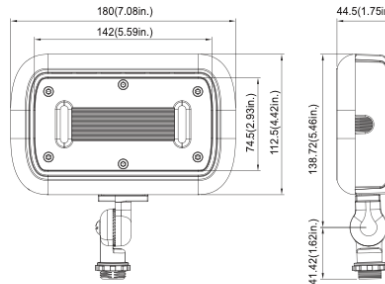

### SPECIFICATIONS

**VOLTAGE:**

120 to 277V 50/60Hz (12V models also available)

**HOUSING:**

Sealed cast aluminum. Shroud must be purchased separately.

**FINISH:**

Architectural bronze. Custom powder coated colors available.

**MOUNTING:**

Threaded with 1/2" NPT. May be mounted into threaded hubs in junction boxes.

**WIRING:**

Pre-wired five-foot 18/2 SPT1 lead.

**WARRANTY:**

Ten Years.

With optional 2" shroud.

With optional 4" shroud.

Ideal for applications such as landscape lighting, moon lighting, architectural wall washing and sign lighting. 10kV/10kA surge protection. 150° (7H x 7V) beam. Optional shroud available. Shrouds must be ordered separately.

### DIMENSIONS:

15W

30W

45W

LED LAMP SPECIFICATIONS

**LAMP TYPE:**

Integrated LED.

**OPTICS:**