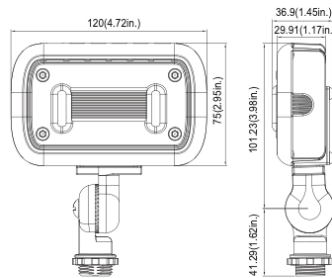

### SPECIFICATIONS

**VOLTAGE:**

120 to 277V 50/60Hz (12V models also available)

**HOUSING:**

Sealed cast aluminum. Shroud must be purchased separately.

**FINISH:**

Architectural bronze. Custom powder coated colors available.

**MOUNTING:**

Threaded with 1/2" NPT. May be mounted into threaded hubs in junction boxes.

**WIRING:**

Pre-wired five-foot 18/2 SPT1 lead.

**WARRANTY:**

Ten Years.

With optional 2" shroud.

With optional 4" shroud.

Ideal for applications such as landscape lighting, moon lighting, architectural wall washing and sign lighting. 10kV/10kA surge protection. 150° (7H x 7V) beam. Optional shroud available. Shrouds must be ordered separately.

### DIMENSIONS:

15W

30W

45W

LED LAMP SPECIFICATIONS

**LAMP TYPE:**

Integrated LED.

**OPTICS:**