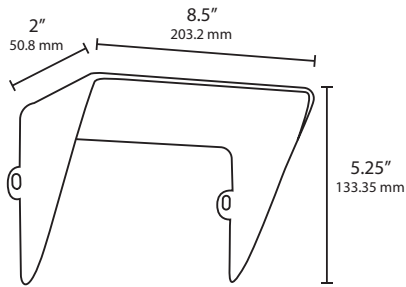

490676 2" Large Shroud