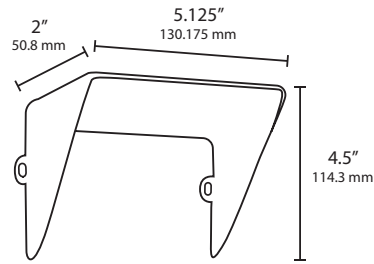

### DIMENSIONS:

15W

30W

45W

LED LAMP SPECIFICATIONS

**LAMP TYPE:**

Integrated LED.

**OPTICS:**

Integral optics providing available beam spreads 150° (7H x 7V) beam.

**COLOR TEMPERATURES:**

Color temperature options provide the following qualities: 2700K, 3000K, 4000K or 5000K.

**FIXTURE ORDERING INFORMATION**

To order a fixture, select the appropriate choice from each column as in the following example:

EXAMPLE: 490692

Model	490692	490693	490673	490694	490695	490674	490696	490697	490675	Mounting
<b>Description</b>	LED-MF-15W-2700K-120/277	LED-MF-15W-3000K-120/277	LED-MF-15W-5000K-120/277	LED-MF-30W-2700K-120/277	LED-MF-30W-3000K-120/277	LED-MF-30W-5000K-120/277	LED-MF-45W-2700K-120/277	LED-MF-45W-3000K-120/277	LED-MF-45W-5000K-120/277	<b>MS</b> Composite stake (incl.) 490034 <b>ATM</b> Aluminum Tapered Surface Mount - 490187 <b>AGM</b> Aluminum Gutter Mount - 490188 <b>AR6</b> Aluminum 6-In Riser - 490181 <b>AR12</b> Aluminum 12-In Gutter Mount - 490182 <b>AR24</b> Aluminum 24-In Gutter Mount - 490183
<b>Wattage</b>	15W	15W	15W	30W	30W	30W	45W	45W	45W	
<b>Lumens</b>	1140 lm	1290 lm	1504 lm	2850 lm	2910 lm	3159 lm	4545 lm	4725 lm	5580 lm	
<b>Efficacy</b>	76 lm/W	86 lm/W	100.29 lm/W	95 lm/W	97 lm/W	105.29 lm/W	101 lm/W	105 lm/W	123.96 lm/W	
<b>Volt Amps</b>	14.74 VA	14.86 VA	15.05 VA	29.16 VA	29.11 VA	28.70 VA	45.68 VA	44.84 VA	45.19 VA	
<b>Color Temperature</b>	2700K	3000K	5000K	2700K	3000K	5000K	2700K	3000K	5000K	
<b>CRI</b>	70	70	70	70	70	70	70	70	70	
<b>Equivalent</b>	50W MH	50W MH	50W MH	100W MH	100W MH	100W MH	150W MH	150W MH	150W MH	

490676 2" Large Shroud

490672 2" Medium Shroud

490667 2" Small Shroud

With optional 2" shroud.

490700 4" Large Shroud

490699 4" Medium Shroud

490698 4" Small Shroud

With optional 4" shroud.