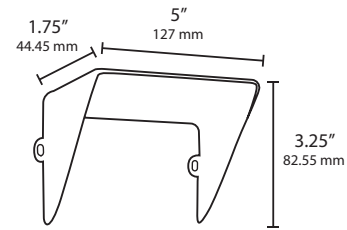

DIMENSIONS:

LED LAMP SPECIFICATIONS

LAMP TYPE:

Integrated LED.

OPTICS:

Integral optics providing available beam spreads 150° (7H x 7V) beam.

COLOR TEMPERATURES:

Color temperature options provide the following qualities: 2700K, 3000K, 4000K or 5000K.

FIXTURE ORDERING INFORMATION

To order a fixture, select the appropriate choice from each column as in the following example:

EXAMPLE: 490693

Model	490693	490673	490695	490674	490696	490697	490675	Mounting
Description	LED-MF-15W-3000K-120/277	LED-MF-15W-5000K-120/277	LED-MF-30W-3000K-120/277	LED-MF-30W-5000K-120/277	LED-MF-45W-2700K-120/277	LED-MF-45W-3000K-120/277	LED-MF-45W-5000K-120/277	MS Composite stake (incl.) 490034
Wattage	15W	15W	30W	30W	45W	45W	45W	ATM Aluminum Tapered Surface Mount - 490187
Lumens	1290 lm	1504 lm	2910 lm	3159 lm	4545 lm	4725 lm	5580 lm	AGM Aluminum Gutter Mount - 490188
Efficacy	86 lm/W	100.29 lm/W	97 lm/W	105.29 lm/W	101 lm/W	105 lm/W	123.96 lm/W	AR6 Aluminum 6-In Riser - 490181
Volt Amps	14.86 VA	15.05 VA	29.11 VA	28.70 VA	45.68 VA	44.84 VA	45.19 VA	AR12 Aluminum 12-In Gutter Mount - 490182
Color Temperature	3000K	5000K	3000K	5000K	2700K	3000K	5000K	AR24 Aluminum 24-In Gutter Mount - 490183
CRI	70	70	70	70	70	70	70	
Equivalent	50W MH	50W MH	100W MH	100W MH	150W MH	150W MH	150W MH	

490676 2" Large Shroud

490672 2" Medium Shroud

490667 2" Small Shroud

With optional 2" shroud.

490700 4" Large Shroud

490699 4" Medium Shroud

490698 4" Small Shroud

With optional 4" shroud.