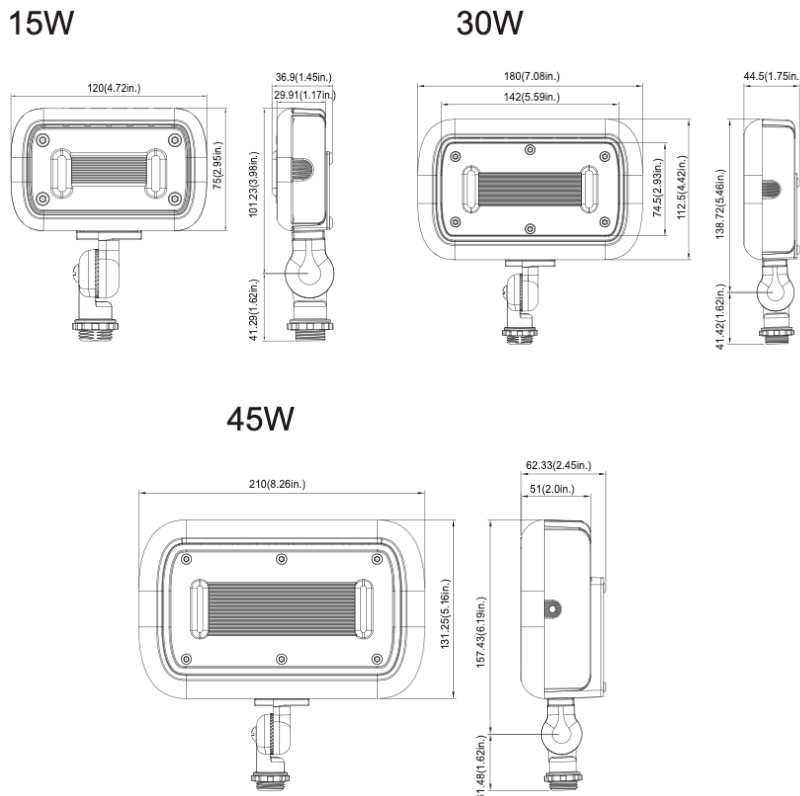

Type:

Model:

LED Mini Flood Light

SPECIFICATIONS

VOLTAGE:

120 to 277V 50/60Hz (12V models also available)

HOUSING:

Sealed cast aluminum. Shroud must be purchased separately.

FINISH:

Architectural bronze. Custom powder coated colors available.

MOUNTING:

Threaded with 1/2" NPT. May be mounted into threaded hubs in junction boxes.

WIRING:

Pre-wired five-foot 18/2 SPT1 lead.

WARRANTY:

Ten Years.

With optional 2" shroud.

With optional 4" shroud.

Ideal for applications such as landscape lighting, moon lighting, architectural wall washing and sign lighting. 10kV/10kA surge protection. 150° (7H x 7V) beam. Optional shroud available. Shrouds must be ordered separately.

DIMENSIONS:

LED LAMP SPECIFICATIONS

LAMP TYPE:

Integrated LED.

OPTICS:

Integral optics providing available beam spreads 150° (7H x 7V) beam.

COLOR TEMPERATURES:

Color temperature options provide the following qualities: 2700K, 3000K, 4000K or 5000K.