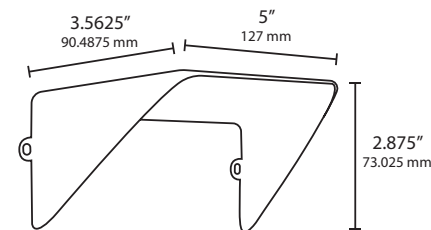

DIMENSIONS:

LED LAMP SPECIFICATIONS

LAMP TYPE:

Integrated LED.

OPTICS:

Integral optics providing available beam spreads 150° (7H x 7V) beam.

COLOR TEMPERATURES:

Color temperature options provide the following qualities: 2700K, 3000K, 4000K or 5000K.

FIXTURE ORDERING INFORMATION

To order a fixture, select the appropriate choice from each column as in the following example:

EXAMPLE: 490693

Model	490693	490673	490695	490674	490696	490697	490675	Mounting
Description	LED-MF-15W-3000K-120/277	LED-MF-15W-5000K-120/277	LED-MF-30W-3000K-120/277	LED-MF-30W-5000K-120/277	LED-MF-45W-2700K-120/277	LED-MF-45W-3000K-120/277	LED-MF-45W-5000K-120/277	MS Composite stake (incl.) 490034
Wattage	15W	15W	30W	30W	45W	45W	45W	ATM Aluminum Tapered Surface Mount - 490187
Lumens	1290 lm	1504 lm	2910 lm	3159 lm	4545 lm	4725 lm	5580 lm	AGM Aluminum Gutter Mount - 490188
Efficacy	86 lm/W	100.29 lm/W	97 lm/W	105.29 lm/W	101 lm/W	105 lm/W	123.96 lm/W	AR6 Aluminum 6-In Riser - 490181
Volt Amps	14.86 VA	15.05 VA	29.11 VA	28.70 VA	45.68 VA	44.84 VA	45.19 VA	AR12 Aluminum 12-In Gutter Mount - 490182
Color Temperature	3000K	5000K	3000K	5000K	2700K	3000K	5000K	AR24 Aluminum 24-In Gutter Mount - 490183
CRI	70	70	70	70	70	70	70	
Equivalent	50W MH	50W MH	100W MH	100W MH	150W MH	150W MH	150W MH	

490676 2" Large Shroud

490672 2" Medium Shroud

490667 2" Small Shroud

With optional 2" shroud.

490700 4" Large Shroud

490699 4" Medium Shroud

490698 4" Small Shroud

With optional 4" shroud.