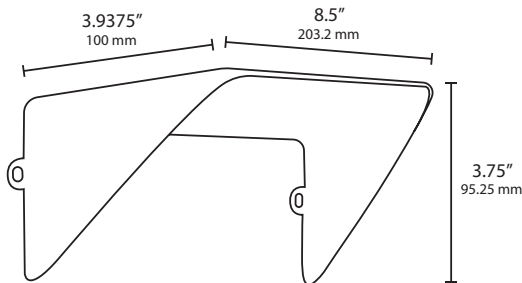

DIMENSIONS:

LED LAMP SPECIFICATIONS

LAMP TYPE:

Integrated LED.

OPTICS:

Integral optics providing available beam spreads 150° (7H x 7V) beam.

COLOR TEMPERATURES:

Color temperature options provide the following qualities: 2700K, 3000K, 4000K or 5000K.

FIXTURE ORDERING INFORMATION

To order a fixture, select the appropriate choice from each column as in the following example:

EXAMPLE: 490693

Model	490693	490673	490695	490674	490696	490697	490675	Mounting
Description	LED-MF-15W-3000K-120/277	LED-MF-15W-5000K-120/277	LED-MF-30W-3000K-120/277	LED-MF-30W-5000K-120/277	LED-MF-45W-2700K-120/277	LED-MF-45W-3000K-120/277	LED-MF-45W-5000K-120/277	MS Composite stake (incl.) 490034
Wattage	15W	15W	30W	30W	45W	45W	45W	ATM Aluminum Tapered Surface Mount - 490187
Lumens	1290 lm	1504 lm	2910 lm	3159 lm	4545 lm	4725 lm	5580 lm	AGM Aluminum Gutter Mount - 490188
Efficacy	86 lm/W	100.29 lm/W	97 lm/W	105.29 lm/W	101 lm/W	105 lm/W	123.96 lm/W	AR6 Aluminum 6-In Riser - 490181
Volt Amps	14.86 VA	15.05 VA	29.11 VA	28.70 VA	45.68 VA	44.84 VA	45.19 VA	AR12 Aluminum 12-In Gutter Mount - 490182
Color Temperature	3000K	5000K	3000K	5000K	2700K	3000K	5000K	AR24 Aluminum 24-In Gutter Mount - 490183
CRI	70	70	70	70	70	70	70	
Equivalent	50W MH	50W MH	100W MH	100W MH	150W MH	150W MH	150W MH	

490676 2" Large Shroud

490672 2" Medium Shroud

490667 2" Small Shroud

With optional 2" shroud.

490700 4" Large Shroud

490699 4" Medium Shroud

490698 4" Small Shroud

With optional 4" shroud.