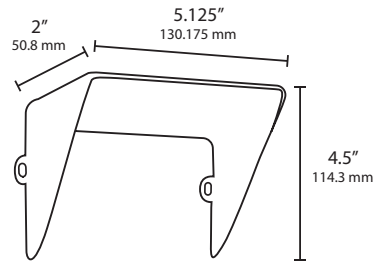

DIMENSIONS:

LED LAMP SPECIFICATIONS

LAMP TYPE:

Integrated LED.

OPTICS:

Integral optics providing available beam spreads 150° (7H x 7V) beam.

COLOR TEMPERATURES:

Color temperature options provide the following qualities: 2700K, 3000K, 4000K or 5000K.

FIXTURE ORDERING INFORMATION

To order a fixture, select the appropriate choice from each column as in the following example:

EXAMPLE: 490693

Model	490693	490673	490695	490674	490696	490697	490675	Mounting
Description	LED-MF-15W-3000K-120/277	LED-MF-15W-5000K-120/277	LED-MF-30W-3000K-120/277	LED-MF-30W-5000K-120/277	LED-MF-45W-2700K-120/277	LED-MF-45W-3000K-120/277	LED-MF-45W-5000K-120/277	MS Composite stake (incl.) 490034
Wattage	15W	15W	30W	30W	45W	45W	45W	ATM Aluminum Tapered Surface Mount - 490187
Lumens	1290 lm	1504 lm	2910 lm	3159 lm	4545 lm	4725 lm	5580 lm	AGM Aluminum Gutter Mount - 490188
Efficacy	86 lm/W	100.29 lm/W	97 lm/W	105.29 lm/W	101 lm/W	105 lm/W	123.96 lm/W	AR6 Aluminum 6-In Riser - 490181
Volt Amps	14.86 VA	15.05 VA	29.11 VA	28.70 VA	45.68 VA	44.84 VA	45.19 VA	AR12 Aluminum 12-In Gutter Mount - 490182
Color Temperature	3000K	5000K	3000K	5000K	2700K	3000K	5000K	AR24 Aluminum 24-In Gutter Mount - 490183
CRI	70	70	70	70	70	70	70	
Equivalent	50W MH	50W MH	100W MH	100W MH	150W MH	150W MH	150W MH	

490676 2" Large Shroud

490672 2" Medium Shroud

490667 2" Small Shroud

With optional 2" shroud.

490700 4" Large Shroud

490699 4" Medium Shroud

490698 4" Small Shroud

With optional 4" shroud.