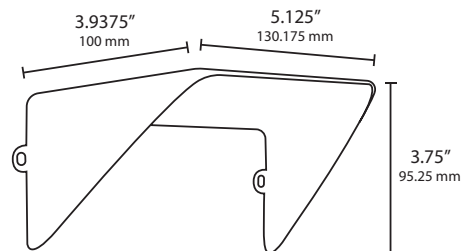

DIMENSIONS:

LED LAMP SPECIFICATIONS

LAMP TYPE:

Integrated LED.

OPTICS:

Integral optics providing available beam spreads 150° (7H x 7V) beam.

COLOR TEMPERATURES:

Color temperature options provide the following qualities: 2700K, 3000K, 4000K or 5000K.

FIXTURE ORDERING INFORMATION

To order a fixture, select the appropriate choice from each column as in the following example:

EXAMPLE: 490693

Model	490693	490673	490695	490674	490696	490697	490675	Mounting
Description	LED-MF-15W-3000K-120/277	LED-MF-15W-5000K-120/277	LED-MF-30W-3000K-120/277	LED-MF-30W-5000K-120/277	LED-MF-45W-2700K-120/277	LED-MF-45W-3000K-120/277	LED-MF-45W-5000K-120/277	MS Composite stake (incl.) 490034
Wattage	15W	15W	30W	30W	45W	45W	45W	ATM Aluminum Tapered Surface Mount - 490187
Lumens	1290 lm	1504 lm	2910 lm	3159 lm	4545 lm	4725 lm	5580 lm	AGM Aluminum Gutter Mount - 490188
Efficacy	86 lm/W	100.29 lm/W	97 lm/W	105.29 lm/W	101 lm/W	105 lm/W	123.96 lm/W	AR6 Aluminum 6-In Riser - 490181
Volt Amps	14.86 VA	15.05 VA	29.11 VA	28.70 VA	45.68 VA	44.84 VA	45.19 VA	AR12 Aluminum 12-In Gutter Mount - 490182
Color Temperature	3000K	5000K	3000K	5000K	2700K	3000K	5000K	AR24 Aluminum 24-In Gutter Mount - 490183
CRI	70	70	70	70	70	70	70	
Equivalent	50W MH	50W MH	100W MH	100W MH	150W MH	150W MH	150W MH	

490676 2" Large Shroud

490672 2" Medium Shroud

490667 2" Small Shroud

With optional 2" shroud.

490700 4" Large Shroud

490699 4" Medium Shroud

490698 4" Small Shroud

With optional 4" shroud.