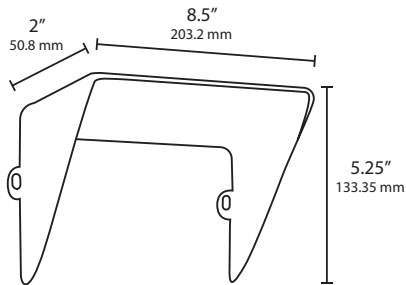

DIMENSIONS:

LED LAMP SPECIFICATIONS

LAMP TYPE:

Integrated LED.

OPTICS:

Integral optics providing available beam spreads 150° (7H x 7V) beam.

COLOR TEMPERATURES:

Color temperature options provide the following qualities: 2700K, 3000K, 4000K or 5000K.

490676 2" Large Shroud

490672 2" Medium Shroud

490667 2" Small Shroud

With optional 2" shroud.

490700 4" Large Shroud

490699 4" Medium Shroud

490698 4" Small Shroud

With optional 4" shroud.