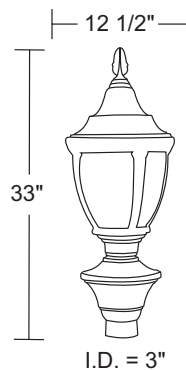

CITY CENTER

DFT236