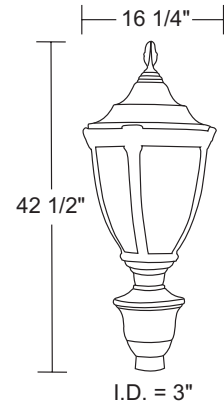

DFT237

GUIDE: DFT236-DL4000C-BC

ITEM #	LIGHT SOURCE	CCT	BODY	LENS
DFT236	120-277V LED	C-4K (Standard)	B-Black	ACRYLIC
DFT237	DL4000-40W 4000 lm	W-3K (Special Order)	W-White	W-White
	DL6000-60W 6000 lm	B-5K (Special Order)	Z-Bronze	C-Clear

499436 DFT236-DL4000C-BW **SMALL CITY CENTER** 40W Black with White Lens
499437 DFT236-DL4000C-BC **SMALL CITY CENTER** 40W Black with Clear Lens
499438 DFT236-DL4000C-VW **SMALL CITY CENTER** 40W White with White Lens
499439 DFT236-DL4000C-WC **SMALL CITY CENTER** 40W White with Clear Lens
499440 DFT236-DL4000C-ZW **SMALL CITY CENTER** 40W Bronze with White Lens
499441 DFT236-DL4000C-ZC **SMALL CITY CENTER** 40W Bronze with Clear Lens
499442 DFT236-DL6000C-BW **SMALL CITY CENTER** 60W Black with White Lens
499443 DFT236-DL6000C-BC **SMALL CITY CENTER** 60W Black with Clear Lens
499444 DFT236-DL6000C-VW **SMALL CITY CENTER** 60W White with White Lens
499445 DFT236-DL6000C-WC **SMALL CITY CENTER** 60W White with Clear Lens
499446 DFT236-DL6000C-ZW **SMALL CITY CENTER** 60W Bronze with White Lens
499447 DFT236-DL6000C-ZC **SMALL CITY CENTER** 60W Bronze with Clear Lens

499448 DFT237-DL4000C-BW **LARGE CITY CENTER** 40W Black with White Lens
499449 DFT237-DL4000C-BC **LARGE CITY CENTER** 40W Black with Clear Lens
499450 DFT237-DL4000C-VW **LARGE CITY CENTER** 40W White with White Lens
499451 DFT237-DL4000C-WC **LARGE CITY CENTER** 40W White with Clear Lens
499452 DFT237-DL4000C-ZW **LARGE CITY CENTER** 40W Bronze with White Lens
499453 DFT237-DL4000C-ZC **LARGE CITY CENTER** 40W Bronze with Clear Lens
499454 DFT237-DL6000C-BW **LARGE CITY CENTER** 60W Black with White Lens
499455 DFT237-DL6000C-BC **LARGE CITY CENTER** 60W Black with Clear Lens
499456 DFT237-DL6000C-VW **LARGE CITY CENTER** 60W White with White Lens
499457 DFT237-DL6000C-WC **LARGE CITY CENTER** 60W White with Clear Lens
499458 DFT237-DL6000C-ZW **LARGE CITY CENTER** 60W Bronze with White Lens
499459 DFT237-DL6000C-ZC **LARGE CITY CENTER** 60W Bronze with Clear Lens