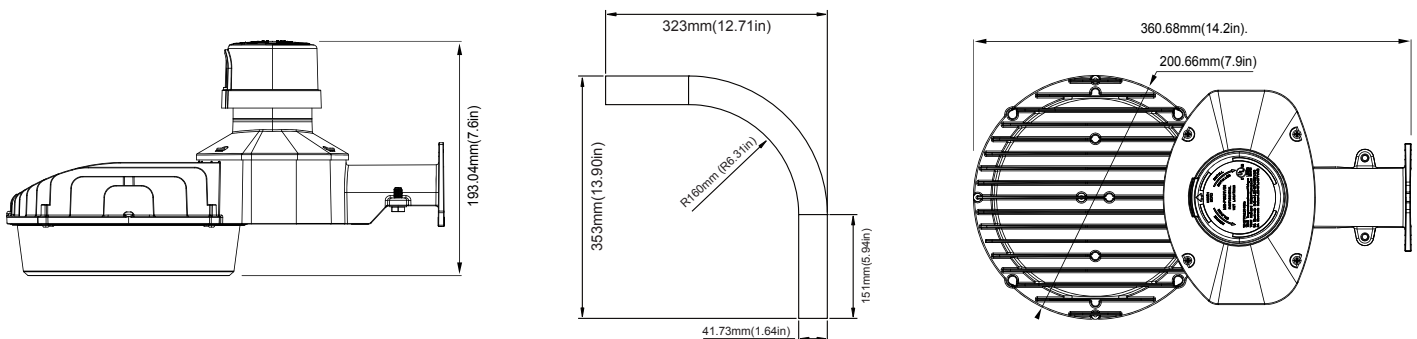

MOUNTING: Wall mount or pole mount.
90° arm option sold separately.

AGENCY LISTINGS: DLC and UL approved.

WARRANTY: Five years.

Low-cost, low-maintenance security lighting. Street and access drive lighting, perimeters, parking, loading platforms, boat docks, etc. 10kV surge protection. Photocell included.

Model	490640	490641
Description	LED-DTD-42W-5000K	LED-DTD-60W-5000K
Wattage	45W	65W
Lumens	4,620lm	8,800lm
Efficacy	110 lm/W	136 lm/W
Equivalent	100W HID	175W HID

DIMENSIONS:

Opt. arm sold separately.