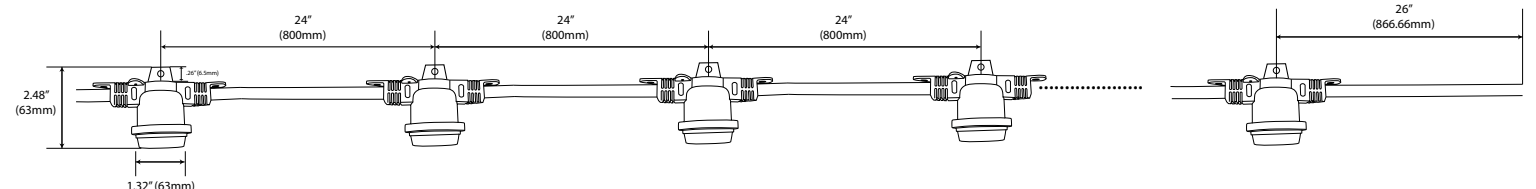

Type:

Model:

BISTRO STRING LIGHTS WITH INLINE SOCKETS

SPECIFICATIONS

MAXIMUM AMPS: 10 AMPS

VOLTAGE: 120V

WIRING: UL 14AWG black. Male and female plug for additional strings.

SOCKETS: E26 (medium) base sockets at 24-inch (610 mm) spacing.

LENGTH: 50 feet (15.24 m), 100 feet (20.5 m) or 300 feet (91.44 m).

AGENCY LISTINGS: ETL listed at 50' and 100' lengths only. IP44.

WARRANTY: Five years.

Lamps not included must be ordered separately. Please see chart on page 2.

Commercial-grade Bistro Boss string lights are excellent for hospitality and indoor/outdoor patio applications.

DIMENSIONS:

INLINE SOCKET 50 FT (15.24 M)

INLINE SOCKET 100 FT (20.5 M)

INLINE SOCKET 300 FT (91.44 M)

To order a fixture, select the appropriate choice from each column as in the following example:

EXAMPLE: 490951-490913

FIXTURES				LAMPS				
Model	490951	490953	490955	Model	490913	490914	490923	490924
Description	BSL-NS-E26-25-50	BSL-NS-E26-50-100	BSL-NS-E26-150-300	Description	LED-ST14-120V-1W-CL-XWW-E26	LED-ST14-120V-2W-CL-XWW-E26	LED-ST14-12V-1W-CL-XWW-E26	LED-ST14-12V-2W-CL-XWW-E26
				Wattage	1W	2W	1W	2W
Length	50 feet	100 feet	300 feet	Voltage	120V AC	120V AC	12V AC/DC	12V AC/DC
				Color Temperature	2700K	2700K	2700K	2700K
E26 Sockets	25	50	150	Lumens	100 lm	200 lm	100 lm	200 lm
				Efficacy	100 lm/W	100 lm/W	100 lm/W	100 lm/W