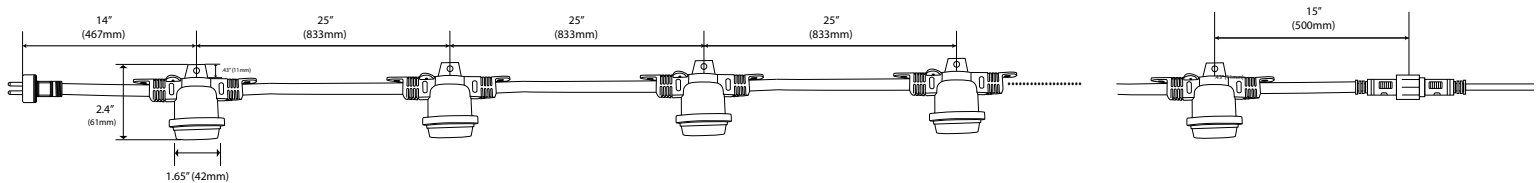

Type:

Model:

BISTRO STRING LIGHTS WITH INLINE SOCKETS

SPECIFICATIONS

MAXIMUM AMPS: 10 AMPS

VOLTAGE: 120V

WIRING: UL 14AWG black. Male and female plug for additional strings.

SOCKETS: E26 (medium) base sockets at 24-inch (610 mm) spacing.

LENGTH: 50 feet (15.24 m), 100 feet (20.5 m) or 300 feet (91.44 m).

AGENCY LISTINGS: ETL listed at 50' and 100' lengths only. IP44.

WARRANTY: Five years.

Lamps not included must be ordered separately. Please see chart on page 2.

Commercial-grade Bistro Boss string lights are excellent for hospitality and indoor/outdoor patio applications.

DIMENSIONS:

INLINE SOCKET 50 FT (15.24 M)

INLINE SOCKET 100 FT (20.5 M)

INLINE SOCKET 300 FT (91.44 M)

To order a fixture, select the appropriate choice from each column as in the following example:

EXAMPLE: 490951-490913

FIXTURES				LAMPS				
Model	490951	490953	490955	Model	490913	490914	490923	490924
Description	BSL-NS-E26-25-50	BSL-NS-E26-50-100	BSL-NS-E26-150-300	Description	LED-ST14-120V-1W-CL-XWW-E26	LED-ST14-120V-2W-CL-XWW-E26	LED-ST14-12V-1W-CL-XWW-E26	LED-ST14-12V-2W-CL-XWW-E26
				Wattage	1W	2W	1W	2W
Length	50 feet	100 feet	300 feet	Voltage	120V AC	120V AC	12V AC/DC	12V AC/DC
				Color Temperature	2700K	2700K	2700K	2700K
E26 Sockets	25	50	150	Lumens	100 lm	200 lm	100 lm	200 lm
				Efficacy	100 lm/W	100 lm/W	100 lm/W	100 lm/W