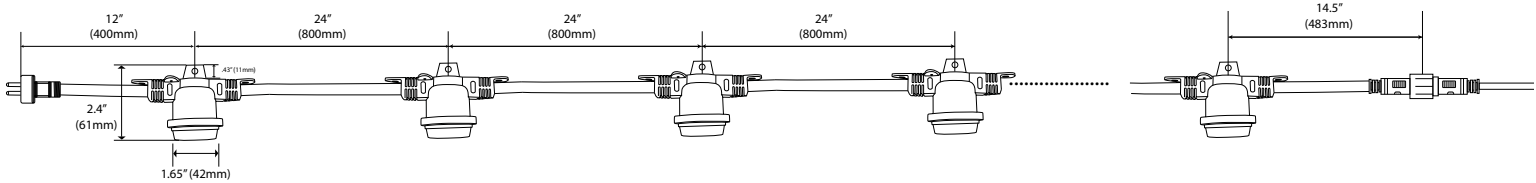

Type:

Model:

BISTRO STRING LIGHTS WITH INLINE SOCKETS

SPECIFICATIONS

MAXIMUM AMPS: 10 AMPS

VOLTAGE: 120V

WIRING: UL 14AWG black. Male and female plug for additional strings.

SOCKETS: E26 (medium) base sockets at 24-inch (610 mm) spacing.

LENGTH: 50 feet (15.24 m), 100 feet (20.5 m) or 300 feet (91.44 m).

AGENCY LISTINGS: ETL listed at 50' and 100' lengths only. IP44.

WARRANTY: Five years.

Lamps not included must be ordered separately. Please see chart on page 2.

Commercial-grade Bistro Boss string lights are excellent for hospitality and indoor/outdoor patio applications.

DIMENSIONS:

INLINE SOCKET 50 FT (15.24 M)

INLINE SOCKET 100 FT (20.5 M)

INLINE SOCKET 300 FT (91.44 M)

To order a fixture, select the appropriate choice from each column as in the following example:

EXAMPLE: 490951-490913

FIXTURES				LAMPS				
Model	490951	490953	490955	Model	490913	490914	490923	490924
Description	BSL-NS-E26-25-50	BSL-NS-E26-50-100	BSL-NS-E26-150-300	Description	LED-ST14-120V-1W-CL-XWW-E26	LED-ST14-120V-2W-CL-XWW-E26	LED-ST14-12V-1W-CL-XWW-E26	LED-ST14-12V-2W-CL-XWW-E26
				Wattage	1W	2W	1W	2W
Length	50 feet	100 feet	300 feet	Voltage	120V AC	120V AC	12V AC/DC	12V AC/DC
				Color Temperature	2700K	2700K	2700K	2700K
E26 Sockets	25	50	150	Lumens	100 lm	200 lm	100 lm	200 lm
				Efficacy	100 lm/W	100 lm/W	100 lm/W	100 lm/W