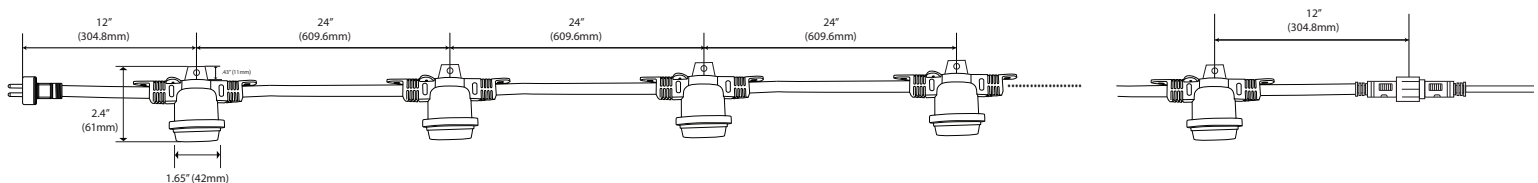

Type:

Model:

**BISTRO STRING LIGHTS
WITH INLINE SOCKETS**

SPECIFICATIONS

MAXIMUM AMPS: 10 AMPS

VOLTAGE: 120V

WIRING: UL 14AWG black. Male and female plug for additional strings.

SOCKETS: E26 (medium) base sockets at 24-inch (610 mm) spacing.

LENGTH: 50 feet (15.24 m), 100 feet (20.5 m) or 300 feet (91.44 m).

AGENCY LISTINGS: ETL listed at 50' and 100' lengths only. IP44.

WARRANTY: Five years.

Lamps not included must be ordered separately. Please see chart on page 2.

Commercial-grade Bistro Boss string lights are excellent for hospitality and indoor/outdoor patio applications.

DIMENSIONS:

INLINE SOCKET 50 FT (15.24 M)

INLINE SOCKET 100 FT (30.48 M)

INLINE SOCKET 300 FT (91.44 M)

To order a fixture, select the appropriate choice from each column as in the following example:

EXAMPLE: 490951-490913

FIXTURES				LAMPS				
Model	490951	490953	490955	Model	490913	490914	490923	490924
Description	BSL-NS-E26-25-50	BSL-NS-E26-50-100	BSL-NS-E26-150-300	Description	LED-ST14-120V-1W-CL-XWW-E26	LED-ST14-120V-2W-CL-XWW-E26	LED-ST14-12V-1W-CL-XWW-E26	LED-ST14-12V-2W-CL-XWW-E26
				Wattage	1W	2W	1W	2W
Length	50 feet	100 feet	300 feet	Voltage	120V AC	120V AC	12V AC/DC	12V AC/DC
				Color Temperature	2700K	2700K	2700K	2700K
E26 Sockets	25	50	150	Lumens	100 lm	200 lm	100 lm	200 lm
				Efficacy	100 lm/W	100 lm/W	100 lm/W	100 lm/W