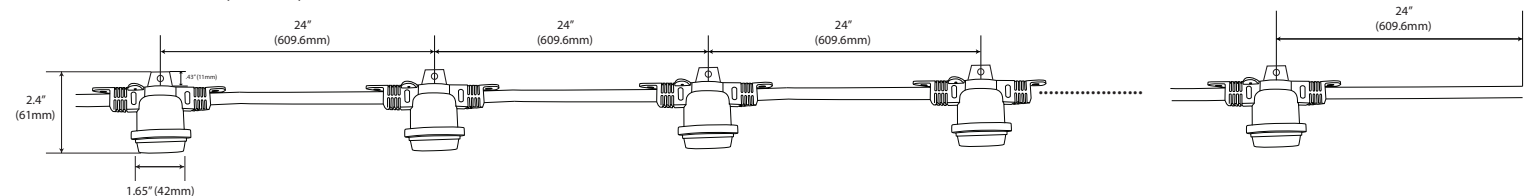

Type:

Model:

**BISTRO STRING LIGHTS
WITH INLINE SOCKETS**

SPECIFICATIONS

MAXIMUM AMPS: 10 AMPS

VOLTAGE: 120V

WIRING: UL 14AWG black. Male and female plug for additional strings.

SOCKETS: E26 (medium) base sockets at 24-inch (610 mm) spacing.

LENGTH: 50 feet (15.24 m), 100 feet (20.5 m) or 300 feet (91.44 m).

AGENCY LISTINGS: ETL listed at 50' and 100' lengths only. IP44.

WARRANTY: Five years.

Lamps not included must be ordered separately. Please see chart on page 2.

Commercial-grade Bistro Boss string lights are excellent for hospitality and indoor/outdoor patio applications.

DIMENSIONS:

INLINE SOCKET 50 FT (15.24 M)

INLINE SOCKET 100 FT (30.48 M)

INLINE SOCKET 300 FT (91.44 M)

To order a fixture, select the appropriate choice from each column as in the following example:

EXAMPLE: 490951-490913

FIXTURES				LAMPS				
Model	490951	490953	490955	Model	490913	490914	490923	490924
Description	BSL-NS-E26-25-50	BSL-NS-E26-50-100	BSL-NS-E26-150-300	Description	LED-ST14-120V-1W-CL-XWW-E26	LED-ST14-120V-2W-CL-XWW-E26	LED-ST14-12V-1W-CL-XWW-E26	LED-ST14-12V-2W-CL-XWW-E26
				Wattage	1W	2W	1W	2W
Length	50 feet	100 feet	300 feet	Voltage	120V AC	120V AC	12V AC/DC	12V AC/DC
				Color Temperature	2700K	2700K	2700K	2700K
E26 Sockets	25	50	150	Lumens	100 lm	200 lm	100 lm	200 lm
				Efficacy	100 lm/W	100 lm/W	100 lm/W	100 lm/W