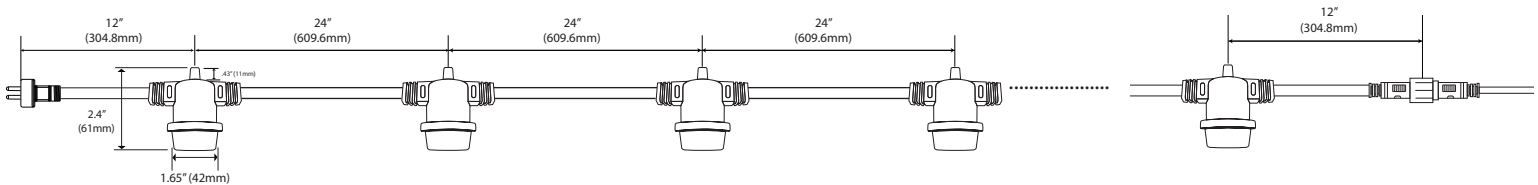

Type:

Model:

**BISTRO STRING LIGHTS
WITH INLINE SOCKETS**

SPECIFICATIONS

MAXIMUM AMPS: 10 AMPS

VOLTAGE: 120V

WIRING: UL 14AWG black. Male and female plug for additional strings.

SOCKETS: E26 (medium) base sockets at 24-inch (610 mm) spacing.

LENGTH: 50 feet (15.24 m), 100 feet (20.5 m) or 300 feet (91.44 m).

AGENCY LISTINGS: ETL listed at 50' and 100' lengths only. IP44.

WARRANTY: Five years.

Lamps not included must be ordered separately. Please see chart on page 2.

Commercial-grade Bistro Boss string lights are excellent for hospitality and indoor/outdoor patio applications.

DIMENSIONS:

INLINE SOCKET 50 FT (15.24 M)

INLINE SOCKET 100 FT (30.48 M)

INLINE SOCKET 300 FT (91.44 M)

To order a fixture, select the appropriate choice from each column as in the following example:

EXAMPLE: 490951-490913

FIXTURES				LAMPS				
Model	490951	490953	490955	Model	490913	490914	490923	490924
Description	BSL-NS-E26-25-50	BSL-NS-E26-50-100	BSL-NS-E26-150-300	Description	LED-ST14-120V-1W-CL-XWW-E26	LED-ST14-120V-2W-CL-XWW-E26	LED-ST14-12V-1W-CL-XWW-E26	LED-ST14-12V-2W-CL-XWW-E26
				Wattage	1W	2W	1W	2W
Length	50 feet	100 feet	300 feet	Voltage	120V AC	120V AC	12V AC/DC	12V AC/DC
				Color Temperature	2700K	2700K	2700K	2700K
E26 Sockets	25	50	150	Lumens	100 lm	200 lm	100 lm	200 lm
				Efficacy	100 lm/W	100 lm/W	100 lm/W	100 lm/W