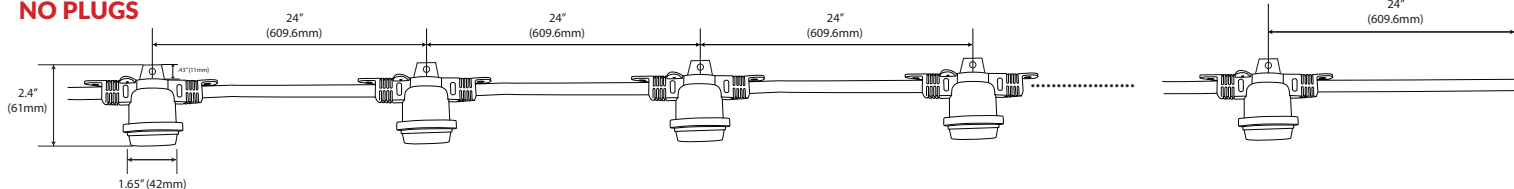

INLINE SOCKET 300 FT (91.44 M)

NO PLUGS