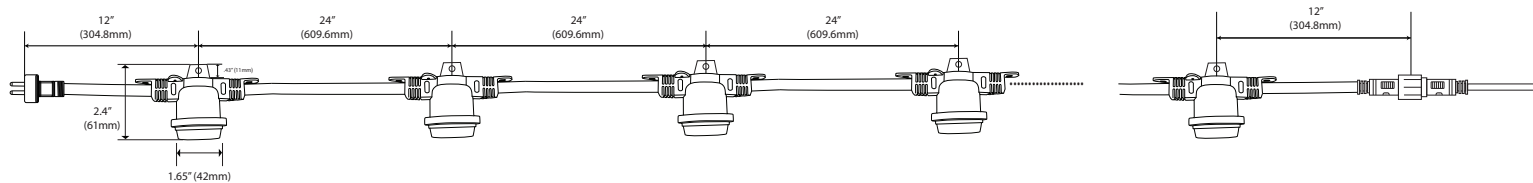

Type:

Model:

**BISTRO STRING LIGHTS
WITH INLINE SOCKETS**

SPECIFICATIONS

MAXIMUM AMPS: 10 AMPS

VOLTAGE: 120V

WIRING: UL 14AWG black. Male and female plug for additional strings.

SOCKETS: E26 (medium) base sockets at 24-inch (610 mm) spacing.

LENGTH: 50 feet (15.24 m), 100 feet (20.5 m) or 300 feet (91.44 m).

AGENCY LISTINGS: ETL listed at 50' and 100' lengths only. IP44.

WARRANTY: Five years.

Lamps not included must be ordered separately. Please see chart on page 2.

Commercial-grade Bistro Boss string lights are excellent for hospitality and indoor/outdoor patio applications.

DIMENSIONS:

INLINE SOCKET 50 FT (15.24 M)

INLINE SOCKET 100 FT (30.48 M)

INLINE SOCKET 300 FT (91.44 M)