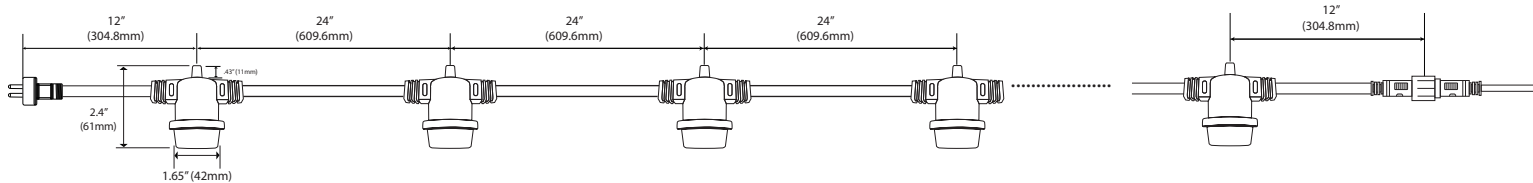

Type:

Model:

**BISTRO STRING LIGHTS
WITH INLINE SOCKETS**

SPECIFICATIONS

MAXIMUM AMPS: 10 AMPS

VOLTAGE: 120V

WIRING: UL 14AWG black. Male and female plug for additional strings.

SOCKETS: E26 (medium) base sockets at 24-inch (610 mm) spacing.

LENGTH: 50 feet (15.24 m), 100 feet (20.5 m) or 300 feet (91.44 m).

AGENCY LISTINGS: ETL listed at 50' and 100' lengths only. IP44.

WARRANTY: Five years.

Lamps not included must be ordered separately. Please see chart on page 2.

Commercial-grade Bistro Boss string lights are excellent for hospitality and indoor/outdoor patio applications.

DIMENSIONS:

INLINE SOCKET 50 FT (15.24 M)

INLINE SOCKET 100 FT (30.48 M)

INLINE SOCKET 300 FT (91.44 M)