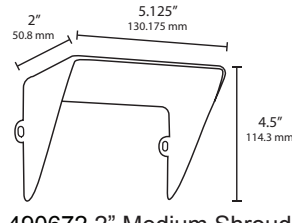

Type:

Model:

MINI FLOOD SHROUNDS 2" AND 4"

SPECIFICATIONS

HOUSING:

Stamped aluminum.

FINISH:

Dark bronze powdercoat. Custom powder coated colors available.

MOUNTING OPTIONS:

Can be attached to the 12V and 120V mini flood models.

WARRANTY:

Five years.

DIMENSIONS:

490676 2" Large Shroud

490672 2" Medium Shroud

490667 2" Small Shroud

With optional 2" shroud.

490700 4" Large Shroud

490699 4" Medium Shroud

490698 4" Small Shroud

4" shroud.

Model	490667	490672	490676	490698	490699	490700
Description	2" Small Mini Flood Shroud	2" Medium Mini Flood Shroud	2" Large Mini Flood Shroud	4" Small Mini Flood Shroud	4" Medium Mini Flood Shroud	4" Large Mini Flood Shroud
Fits 12V Models	4, 7 and 12W	20W	40W	4, 7 and 12W	20W	40W
Fits 120V Models	15W	30W	45W	15W	30W	45W