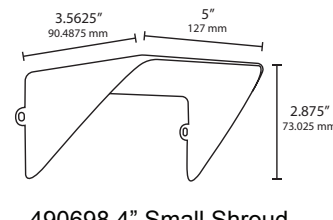

Type:

Model:

MINI FLOOD SHROUNDS 2" AND 4"

SPECIFICATIONS

HOUSING:

Stamped aluminum.

FINISH:

Dark bronze powdercoat. Custom powder coated colors available.

MOUNTING OPTIONS:

Can be attached to the 12V and 120V mini flood models.

WARRANTY:

Five years.

DIMENSIONS:

490676 2" Large Shroud

490672 2" Medium Shroud

490667 2" Small Shroud

With optional 2" shroud.

490700 4" Large Shroud

490699 4" Medium Shroud

490698 4" Small Shroud

4" shroud.

Model	490667	490672	490676	490698	490699	490700
Description	2" Small Mini Flood Shroud	2" Medium Mini Flood Shroud	2" Large Mini Flood Shroud	4" Small Mini Flood Shroud	4" Medium Mini Flood Shroud	4" Large Mini Flood Shroud
Fits 12V Models	4, 7 and 12W	20W	40W	4, 7 and 12W	20W	40W
Fits 120V Models	15W	30W	45W	15W	30W	45W