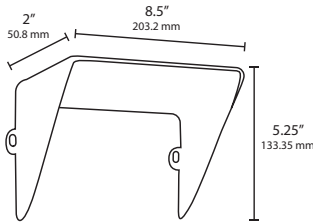

Type:

Model:

MINI FLOOD SHROUNDS 2" AND 4"

SPECIFICATIONS

HOUSING:

Stamped aluminum.

FINISH:

Dark bronze powdercoat. Custom powder coated colors available.

MOUNTING OPTIONS:

Can be attached to the 12V and 120V mini flood models.

WARRANTY:

Five years.

DIMENSIONS:

490676 2" Large Shroud

490672 2" Medium Shroud

490667 2" Small Shroud

With optional 2" shroud.

490700 4" Large Shroud

490699 4" Medium Shroud

490698 4" Small Shroud

4" shroud.

Model	490667	490672	490676	490698	490699	490700
Description	2" Small Mini Flood Shroud	2" Medium Mini Flood Shroud	2" Large Mini Flood Shroud	4" Small Mini Flood Shroud	4" Medium Mini Flood Shroud	4" Large Mini Flood Shroud
Fits 12V Models	4, 7 and 12W	20W	40W	4, 7 and 12W	20W	40W
Fits 120V Models	15W	30W	45W	15W	30W	45W