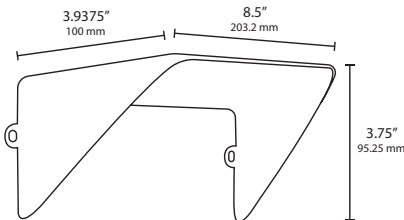

Type:

Model:

MINI FLOOD SHROUNDS 2" AND 4"

SPECIFICATIONS

HOUSING:

Stamped aluminum.

FINISH:

Dark bronze powdercoat. Custom powder coated colors available.

MOUNTING OPTIONS:

Can be attached to the 12V and 120V mini flood models.

WARRANTY:

Five years.

DIMENSIONS:

490676 2" Large Shroud

490672 2" Medium Shroud

490667 2" Small Shroud

With optional 2" shroud.

490700 4" Large Shroud

490699 4" Medium Shroud

490698 4" Small Shroud

4" shroud.

Model	490667	490672	490676	490698	490699	490700
Description	2" Small Mini Flood Shroud	2" Medium Mini Flood Shroud	2" Large Mini Flood Shroud	4" Small Mini Flood Shroud	4" Medium Mini Flood Shroud	4" Large Mini Flood Shroud
Fits 12V Models	4, 7 and 12W	20W	40W	4, 7 and 12W	20W	40W
Fits 120V Models	15W	30W	45W	15W	30W	45W