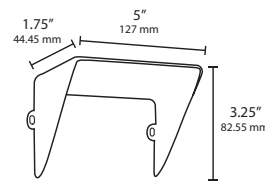

Type:

Model:

MINI FLOOD SHROUNDS 2" AND 4"

SPECIFICATIONS

HOUSING:

Stamped aluminum.

FINISH:

Dark bronze powdercoat. Custom powder coated colors available.

MOUNTING OPTIONS:

Can be attached to the 12V and 120V mini flood models.

WARRANTY:

Five years.

DIMENSIONS:

490676 2" Large Shroud

490672 2" Medium Shroud

490667 2" Small Shroud

With optional 2" shroud.

490700 4" Large Shroud

490699 4" Medium Shroud

490698 4" Small Shroud

4" shroud.

Model	490667	490672	490676	490698	490699	490700
Description	2" Small Mini Flood Shroud	2" Medium Mini Flood Shroud	2" Large Mini Flood Shroud	4" Small Mini Flood Shroud	4" Medium Mini Flood Shroud	4" Large Mini Flood Shroud
Fits 12V Models	4, 7 and 12W	20W	40W	4, 7 and 12W	20W	40W
Fits 120V Models	15W	30W	45W	15W	30W	45W