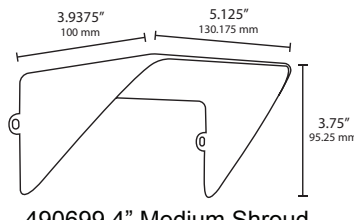

Type:

Model:

MINI FLOOD SHROUNDS 2" AND 4"

SPECIFICATIONS

HOUSING:

Stamped aluminum.

FINISH:

Dark bronze powdercoat. Custom powder coated colors available.

MOUNTING OPTIONS:

Can be attached to the 12V and 120V mini flood models.

WARRANTY:

Five years.

DIMENSIONS:

490676 2" Large Shroud

490672 2" Medium Shroud

490667 2" Small Shroud

With optional 2" shroud.

490700 4" Large Shroud

490699 4" Medium Shroud

490698 4" Small Shroud

4" shroud.

Model	490667	490672	490676	490698	490699	490700
Description	2" Small Mini Flood Shroud	2" Medium Mini Flood Shroud	2" Large Mini Flood Shroud	4" Small Mini Flood Shroud	4" Medium Mini Flood Shroud	4" Large Mini Flood Shroud
Fits 12V Models	4, 7 and 12W	20W	40W	4, 7 and 12W	20W	40W
Fits 120V Models	15W	30W	45W	15W	30W	45W