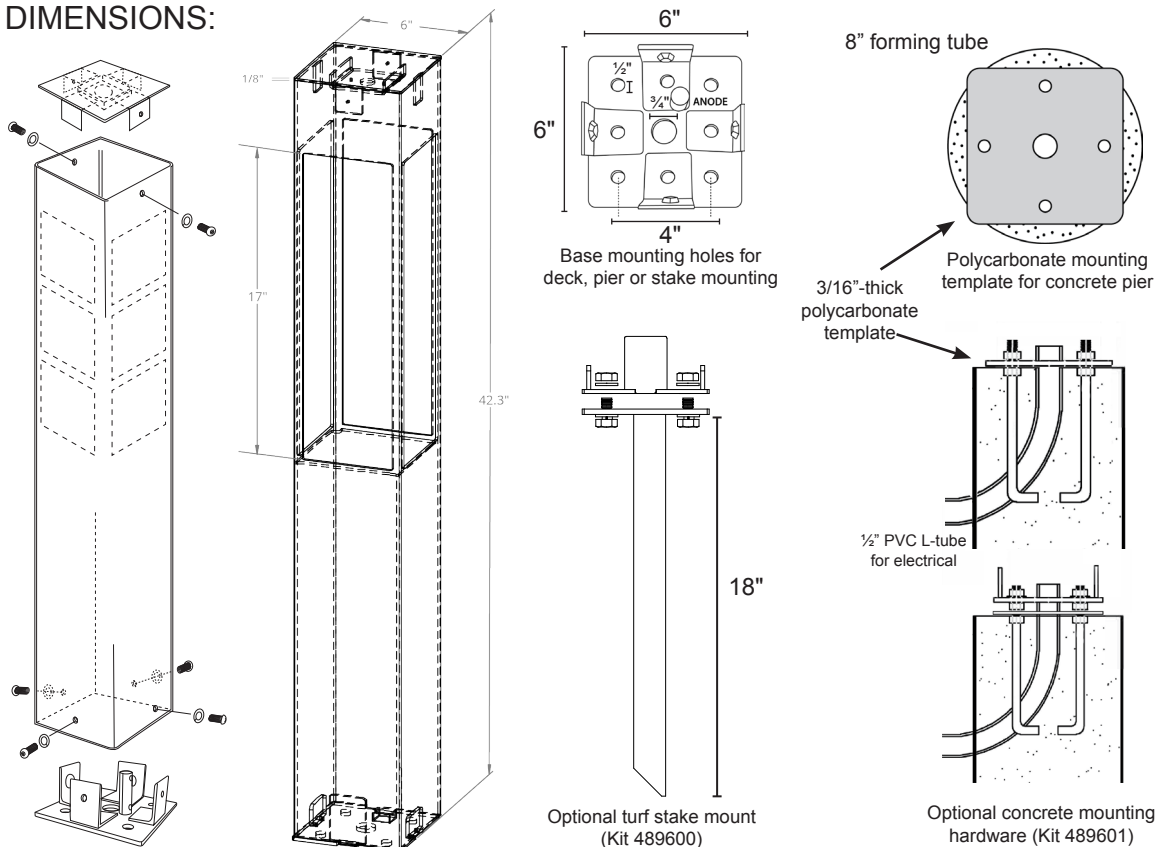

DIMENSIONS:

Cardinal C291-GN20 Patina Texture Semi Gloss	
Cardinal T091-GN57 Verdigris Texture Semi Gloss	
Cardinal T013-RD15 Red Hammer Semi Gloss	
Tiger Drylac 39/40002 Sapphire Hammer	
TCI Powders 9016-8336 Burst Rust	
Tiger Drylac 38/60080 Statuary Bronze	
Tiger Drylac 49/92910 Silver Matte	
Tiger Drylac 39/81420 Jet Black Hammer	
TCI Powders 9030-90922 SD Flat Black	
Powder Buy the Pound SK4331 Fine Textured Black	
Cardinal T012-WH260 White Hammer Semi Gloss	
PPG PCT23104 Vintage Bronze Texture	
Primastic PVB-8109 Jade/Copper	
Cardinal T064-BL95 Blue Hammer Semi Gloss