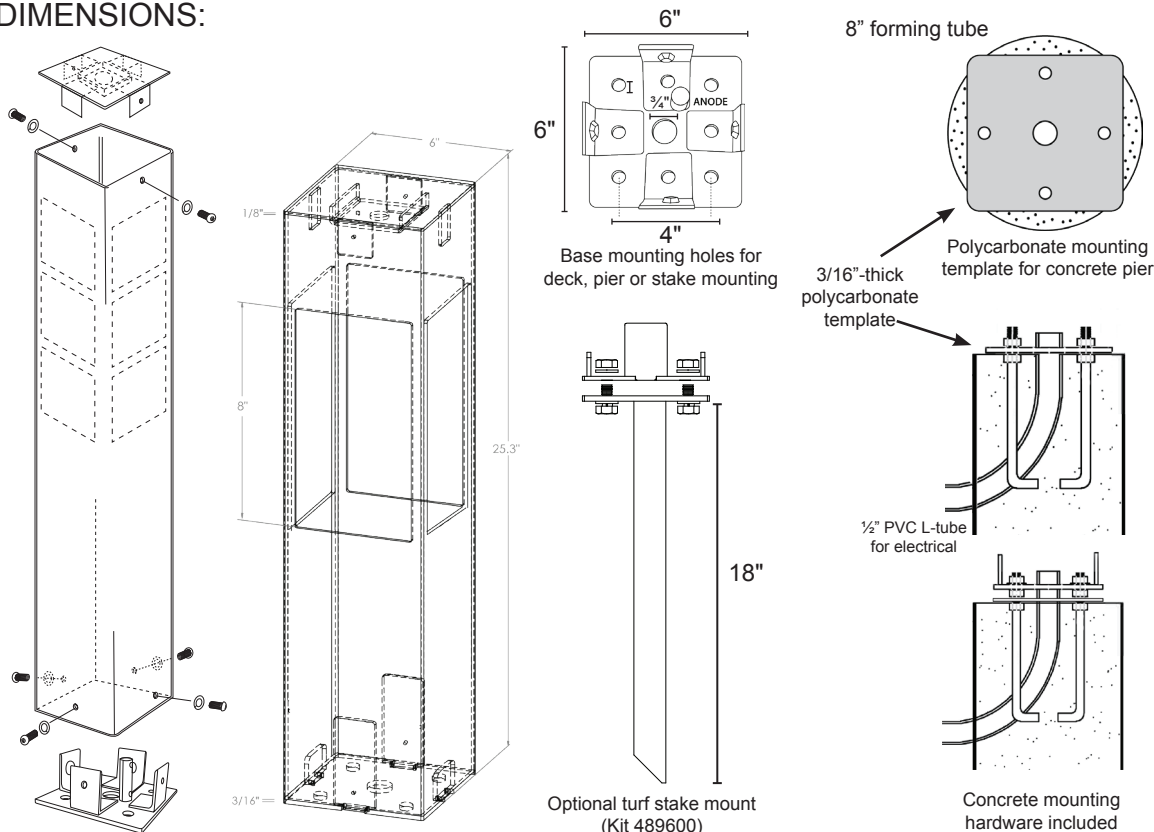

DIMENSIONS:

Cardinal C291-GN20 Patina Texture Semi Gloss	
Cardinal T091-GN57 Verdigris Texture Semi Gloss	
Cardinal T013-RD15 Red Hammer Semi Gloss	
Tiger Drylac 39/40002 Sapphire Hammer	
TCI Powders 9016-8336 Burst Rust	
Tiger Drylac 38/60080 Statuary Bronze	
Tiger Drylac 49/92910 Silver Matte	
Tiger Drylac 39/81420 Jet Black Hammer	
TCI Powders 9030-90922 SD Flat Black	
Powder Buy the Pound SK4331 Fine Textured Black	
Cardinal T012-WH260 White Hammer Semi Gloss	
PPG PCT23104 Vintage Bronze Texture	
Primastic PVB-8109 Jadel/Copper	
Cardinal T064-BL95 Blue Hammer Semi Gloss