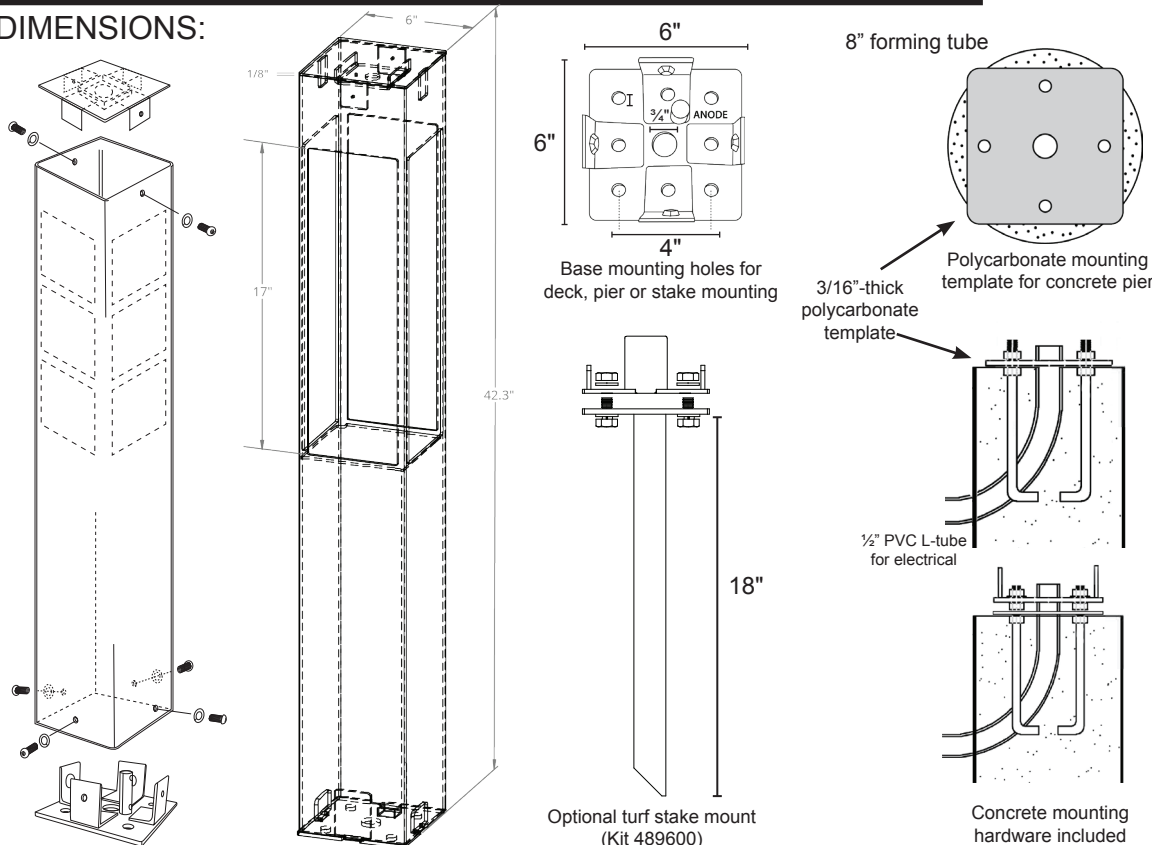

DIMENSIONS:

Cardinal C291-GN20 Patina Texture Semi Gloss	
Cardinal T091-GN57 Verdigris Texture Semi Gloss	
Cardinal T013-RD15 Red Hammer Semi Gloss	
Tiger Drylac 39/40002 Sapphire Hammer	
TCI Powders 9016-8336 Burst Rust	
Tiger Drylac 38/60080 Statuary Bronze	
Tiger Drylac 49/92910 Silver Matte	
Tiger Drylac 39/81420 Jet Black Hammer	
TCI Powders 9030-90922 SD Flat Black	
Powder Buy the Pound SK4331 Fine Textured Black	
Cardinal T012-WH260 White Hammer Semi Gloss	
PPG PCT23104 Vintage Bronze Texture	
Primastic PVB-8109 Jade/Copper	
Cardinal T064-BL95 Blue Hammer Semi Gloss