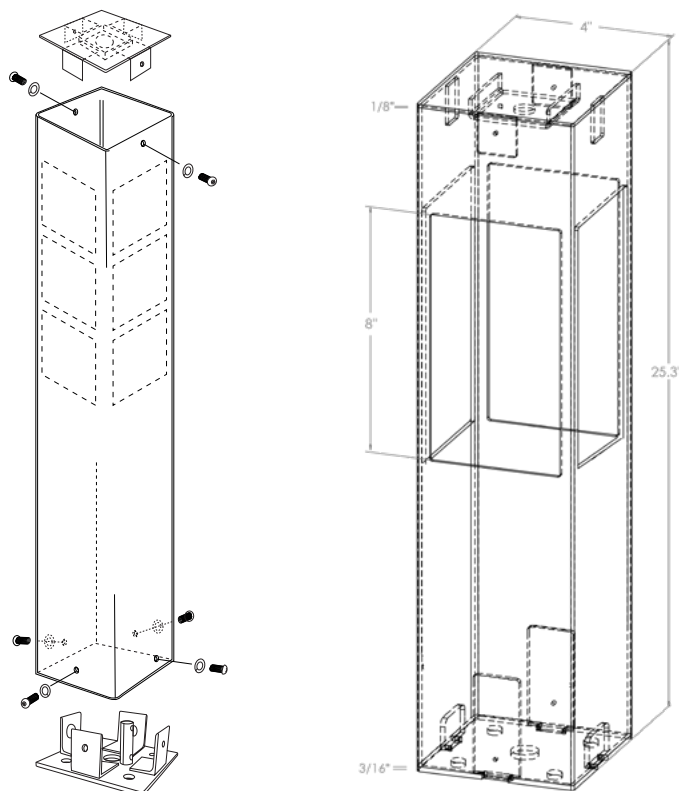

DIMENSIONS:

Cardinal C291-GN20 Patina Texture Semi Gloss	
Cardinal T091-GN57 Verdigris Texture Semi Gloss	
Cardinal T013-RD15 Red Hammer Semi Gloss	
Tiger Drylac 39/40002 Sapphire Hammer	
TCI Powders 9016-8336 Burst Rust	
Tiger Drylac 38/60080 Statuary Bronze	
Tiger Drylac 49/92910 Silver Matte	
Tiger Drylac 39/81420 Jet Black Hammer	
TCI Powders 9030-90922 SD Flat Black	
Powder Buy the Pound SK4331 Fine Textured Black	
Cardinal T012-WH260 White Hammer Semi Gloss	
PPG PCT23104 Vintage Bronze Texture	
Primastic PVB-8109 Jade/Copper	
Cardinal T064-BL95 Blue Hammer Semi Gloss