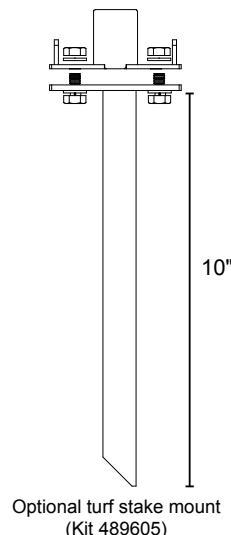

DIMENSIONS:

Cardinal C291-GN20 Patina Texture Semi Gloss	
Cardinal T091-GN57 Verdigris Texture Semi Gloss	
Cardinal T013-RD15 Red Hammer Semi Gloss	
Tiger Drylac 39/40002 Sapphire Hammer	
TCI Powders 9016-8336 Burst Rust	
Tiger Drylac 38/60080 Statuary Bronze	
Tiger Drylac 49/92910 Silver Matte	
Tiger Drylac 39/81420 Jet Black Hammer	
TCI Powders 9030-90922 SD Flat Black	
Powder Buy the Pound SK4331 Fine Textured Black	
Cardinal T012-WH260 White Hammer Semi Gloss	
PPG PCT23104 Vintage Bronze Texture	
Primastic PVB-8109 Jade/Copper	
Cardinal T064-BL95 Blue Hammer Semi Gloss