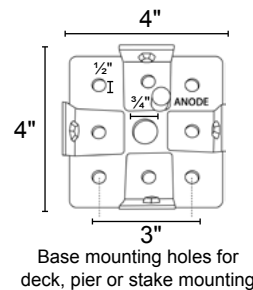

DIMENSIONS:

Cardinal C291-GN20 Patina Texture Semi Gloss	
Cardinal T091-GN57 Verdigris Texture Semi Gloss	
Cardinal T013-RD15 Red Hammer Semi Gloss	
Tiger Drylac 39/40002 Sapphire Hammer	
TCI Powders 9016-8336 Burst Rust	
Tiger Drylac 38/60080 Statuary Bronze	
Tiger Drylac 49/92910 Silver Matte	
Tiger Drylac 39/81420 Jet Black Hammer	
TCI Powders 9030-90922 SD Flat Black	
Powder Buy the Pound SK4331 Fine Textured Black	
Cardinal T012-WH260 White Hammer Semi Gloss	
PPG PCT23104 Vintage Bronze Texture	
Primastic PVB-8109 Jade/Copper	
Cardinal T064-BL95 Blue Hammer Semi Gloss