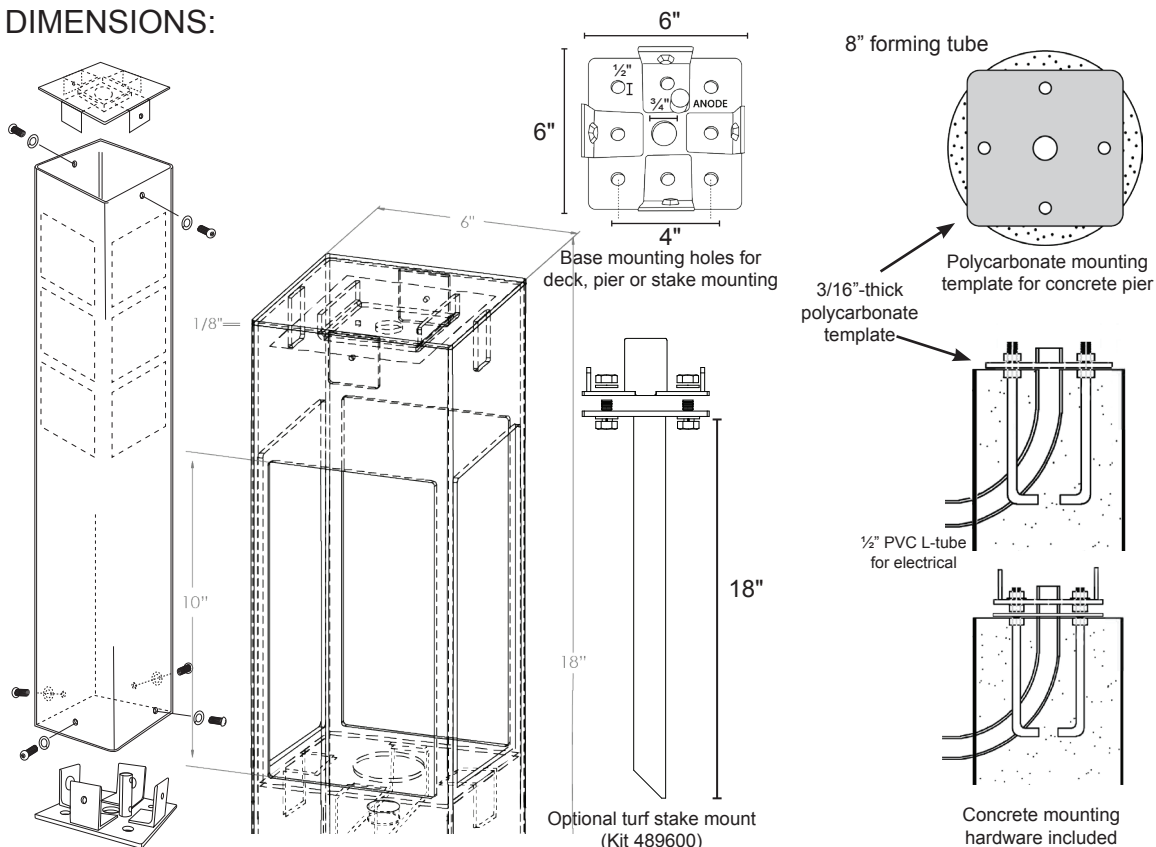

DIMENSIONS:

Cardinal C291-GN20 Patina Texture Semi Gloss	
Cardinal T091-GN57 Verdigris Texture Semi Gloss	
Cardinal T013-RD15 Red Hammer Semi Gloss	
Tiger Drylac 39/40002 Sapphire Hammer	
TCI Powders 9016-8336 Burst Rust	
Tiger Drylac 38/60080 Statuary Bronze	
Tiger Drylac 49/92910 Silver Matte	
Tiger Drylac 39/81420 Jet Black Hammer	
TCI Powders 9030-90922 SD Flat Black	
Powder Buy the Pound SK4331 Fine Textured Black	
Cardinal T012-WH260 White Hammer Semi Gloss	
PPG PCT23104 Vintage Bronze Texture	
Primastic PVB-8109 Jadel/Copper	
Cardinal T064-BL95 Blue Hammer Semi Gloss