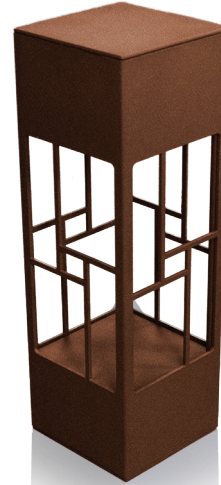

Type:

Model:

CENTER SQUARE PIERMOUNT 6"X6"X18"

ORDERING CODE:
489520

SPECIFICATIONS

SIZE:
6" X 6" X 18"

HOUSING:
Architectural-grade (6063-T6) 1/8" aluminum. 3/16"-thick aluminum base plate.

STANDARD POWDER COAT COLORS:
PPG PCT23104 Vintage Bronze Texture is standard for the Center Square 6X6X18. Available in additional colors per the chart below. Other custom colors are also available.

SOCKET AND LAMP:
12V 7W 120° 2700K MR16 Dauer LED replaceable lamp (486715) included.

ZINC ANODE:
3/8-16 NPT replacement zinc anode (502021) included.

MOUNTING OPTIONS:
Deck Mounting and Concrete Mounting hardware included. Stake mount option can be ordered separately (489605).

WIRING:
Pre-wired with 5-foot 18/2 lead.

WARRANTY:
5 years on the fixture, powder coating and replaceable LED lamp.

From Dauer's Silhouette Collection, the Center Square 6X6X18 Pier moun is crafted in America from architectural-grade aluminum for lifelong service. Anchors securely and easily to decks, poured concrete, or on a turf stake. Numerous powder-coated colors available. Dark sky compliant.

Shown in Vintage Bronze.