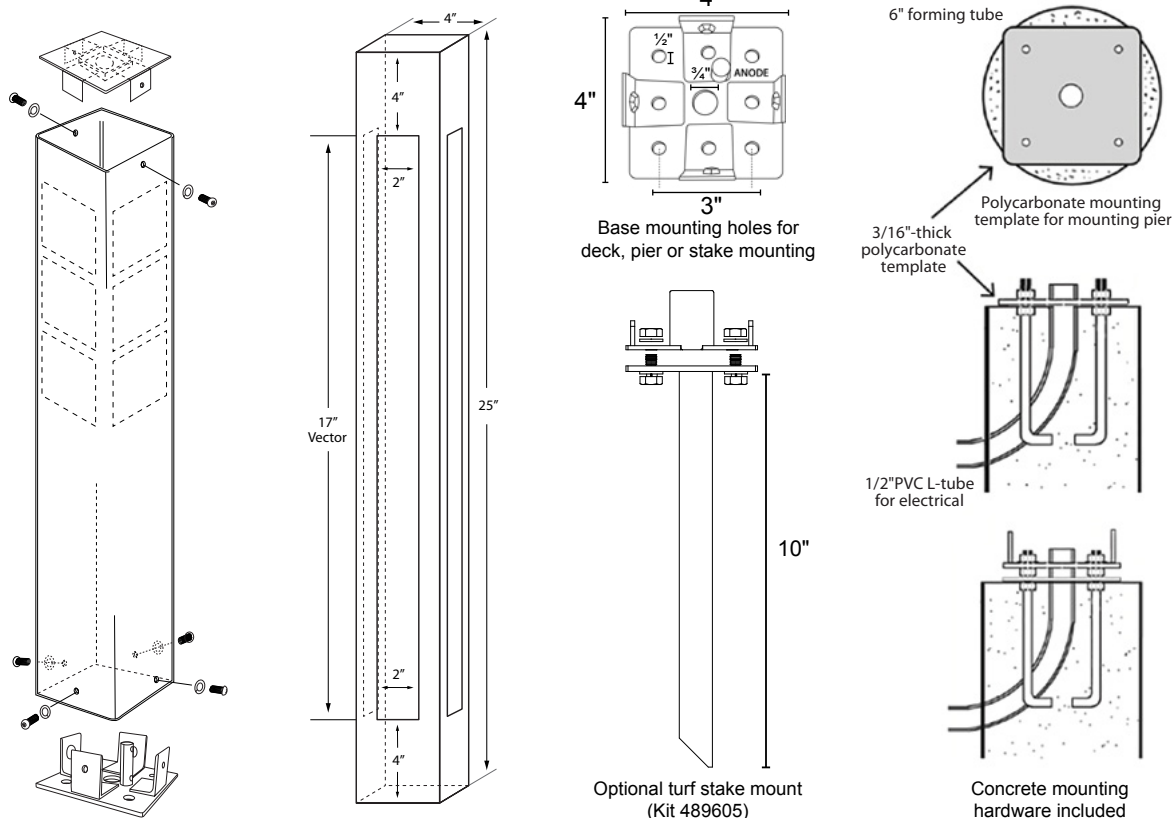

DIMENSIONS:

Cardinal C291-GN20 Patina Texture Semi Gloss	
Cardinal T091-GN57 Verdigris Texture Semi Gloss	
Cardinal T013-RD15 Red Hammer Semi Gloss	
Tiger Drylac 39/40002 Sapphire Hammer	
TCI Powders 9016-8336 Burst Rust	
Tiger Drylac 38/60080 Statuary Bronze	
Tiger Drylac 49/92910 Silver Matte	
Tiger Drylac 39/81420 Jet Black Hammer	
TCI Powders 9030-90922 SD Flat Black	
Powder Buy the Pound SK4331 Fine Textured Black	
Cardinal T012-WH260 White Hammer Semi Gloss	
PPG PCT23104 Vintage Bronze Texture	
Primastion PVB-8109 Jade/Copper	
Cardinal T064-BL95 Blue Hammer Semi Gloss