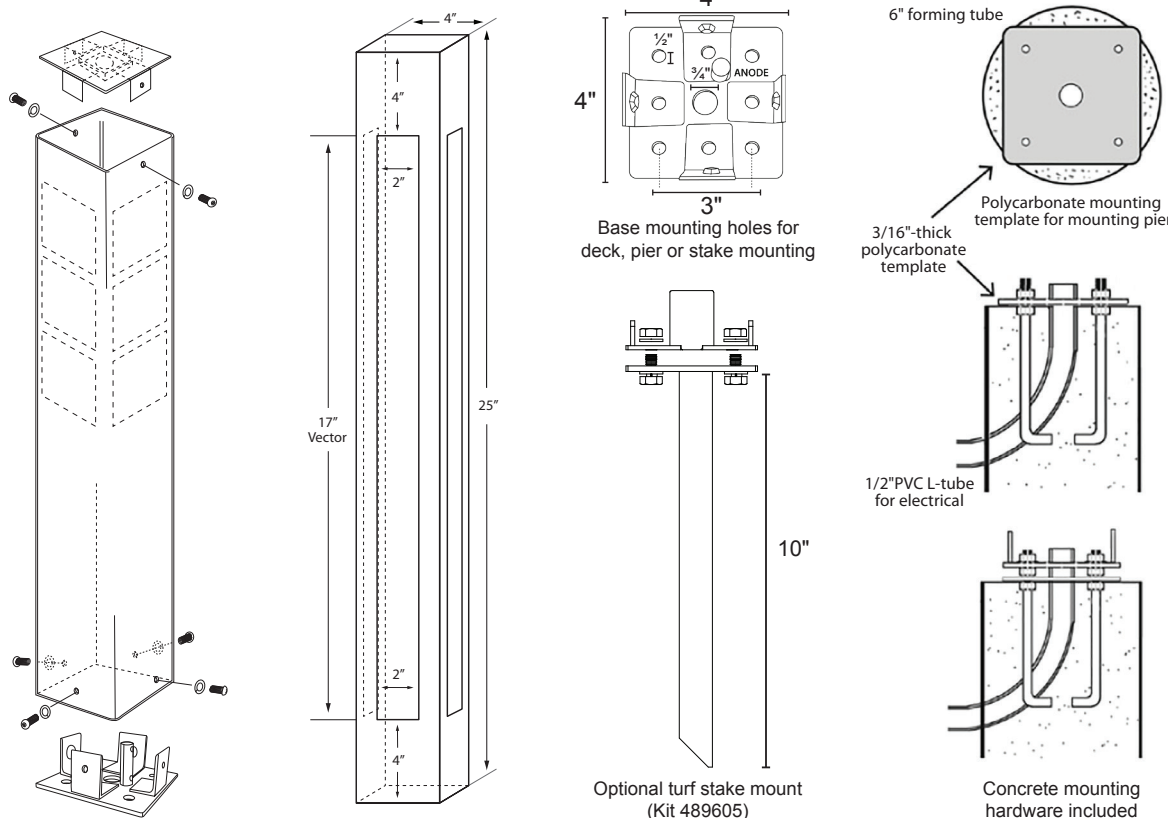

DIMENSIONS:

Cardinal C291-GN20 Patina Texture Semi Gloss	
Cardinal T091-GN57 Verdigris Texture Semi Gloss	
Cardinal T013-RD15 Red Hammer Semi Gloss	
Tiger Drylac 39/40002 Sapphire Hammer	
TCI Powders 9016-8336 Burst Rust	
Tiger Drylac 38/60080 Statuary Bronze	
Tiger Drylac 49/92910 Silver Matte	
Tiger Drylac 39/81420 Jet Black Hammer	
TCI Powders 9030-90922 SD Flat Black	
Powder Buy the Pound SK4331 Fine Textured Black	
Cardinal T012-WH260 White Hammer Semi Gloss	
PPG PCT23104 Vintage Bronze Texture	
Primastion PVB-8109 Jade/Copper	
Cardinal T064-BL95 Blue Hammer Semi Gloss