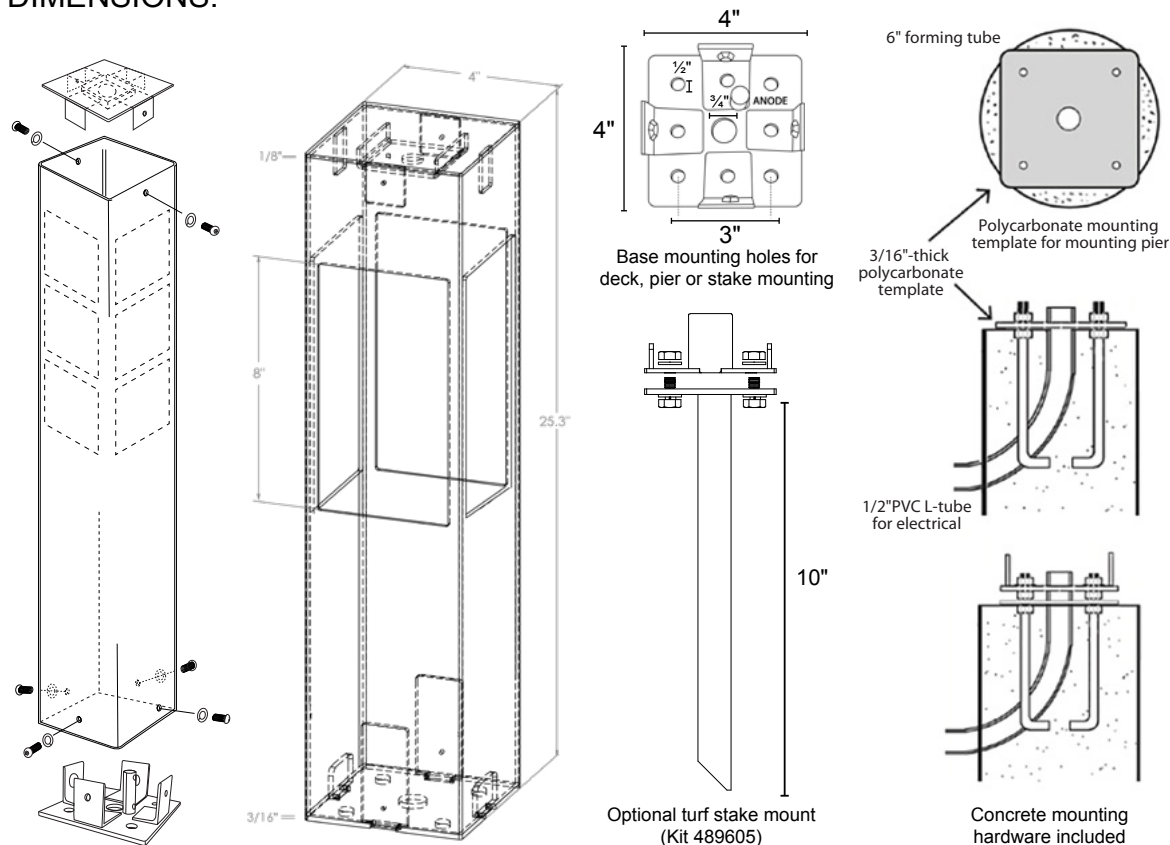

DIMENSIONS:

Cardinal C291-GN20 Patina Texture Semi Gloss	
Cardinal T091-GN57 Verdigris Texture Semi Gloss	
Cardinal T013-RD15 Red Hammer Semi Gloss	
Tiger Drylac 39/4002 Sapphire Hammer	
TCI Powders 9016-8336 Burst Rust	
Tiger Drylac 38/60080 Statuary Bronze	
Tiger Drylac 49/92910 Silver Matte	
Tiger Drylac 39/81420 Jet Black Hammer	
TCI Powders 9030-90922 SD Flat Black	
Powder Buy the Pound SK4331 Fine Textured Black	
Cardinal T012-WH260 White Hammer Semi Gloss	
PPG PCT23104 Vintage Bronze Texture	
Primastic PVB-8109 Jadel/Copper	
Cardinal T064-BL95 Blue Hammer Semi Gloss