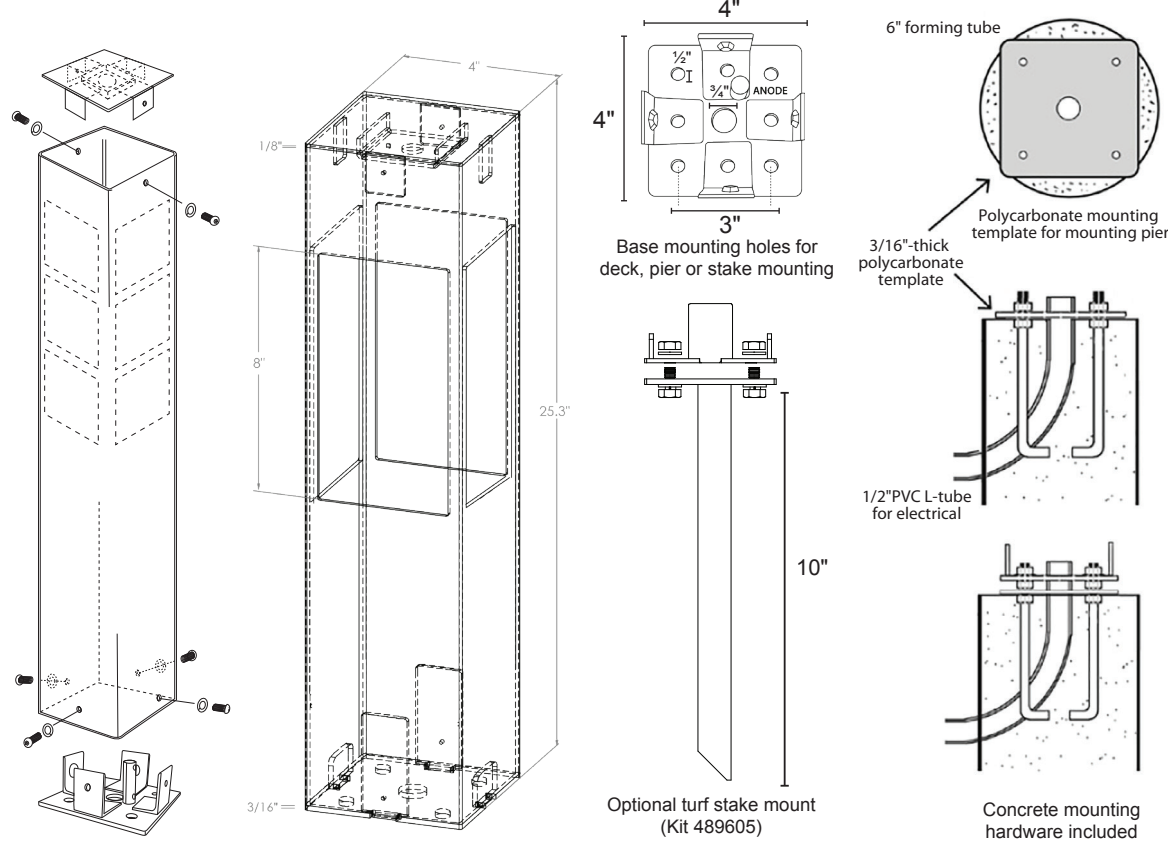

DIMENSIONS:

Cardinal C291-GN20 Patina Texture Semi Gloss	
Cardinal T091-GN57 Verdigris Texture Semi Gloss	
Cardinal T013-RD15 Red Hammer Semi Gloss	
Tiger Drylac 39/4002 Sapphire Hammer	
TCI Powders 9016-8336 Burst Rust	
Tiger Drylac 38/60080 Statuary Bronze	
Tiger Drylac 49/92910 Silver Matte	
Tiger Drylac 39/81420 Jet Black Hammer	
TCI Powders 9030-90922 SD Flat Black	
Powder Buy the Pound SK4331 Fine Textured Black	
Cardinal T012-WH260 White Hammer Semi Gloss	
PPG PCT23104 Vintage Bronze Texture	
Primastic PVB-8109 Jadel/Copper	
Cardinal T064-BL95 Blue Hammer Semi Gloss