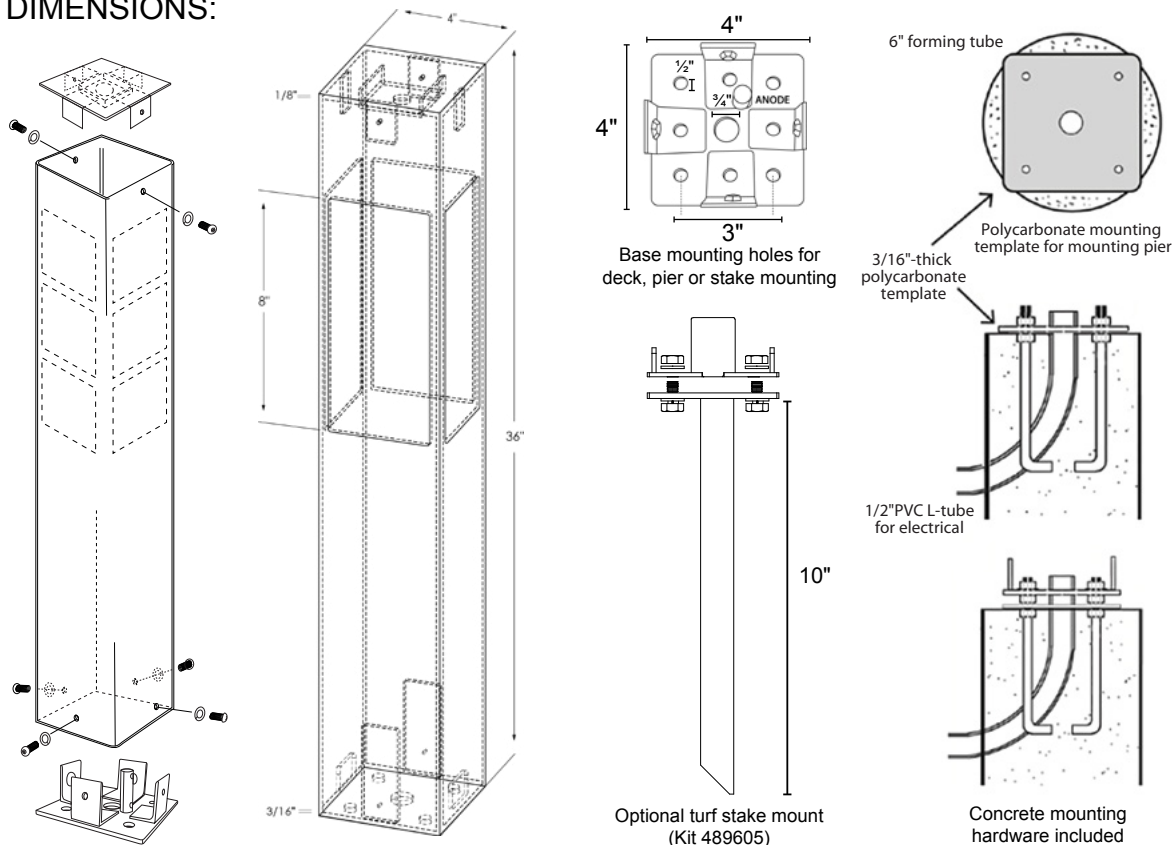

DIMENSIONS:

Cardinal C291-GN20 Patina Texture Semi Gloss	
Cardinal T091-GN57 Verdigris Texture Semi Gloss	
Cardinal T013-RD15 Red Hammer Semi Gloss	
Tiger Drylac 39/4002 Sapphire Hammer	
TCI Powders 9016-8336 Burst Rust	
Tiger Drylac 38/60080 Statuary Bronze	
Tiger Drylac 49/92910 Silver Matte	
Tiger Drylac 39/81420 Jet Black Hammer	
TCI Powders 9030-90922 SD Flat Black	
Powder Buy the Pound SK4331 Fine Textured Black	
Cardinal T012-WH260 White Hammer Semi Gloss	
PPG PCT23104 Vintage Bronze Texture	
Primastic PVB-8109 Jade/Copper	
Cardinal T064-BL95 Blue Hammer Semi Gloss