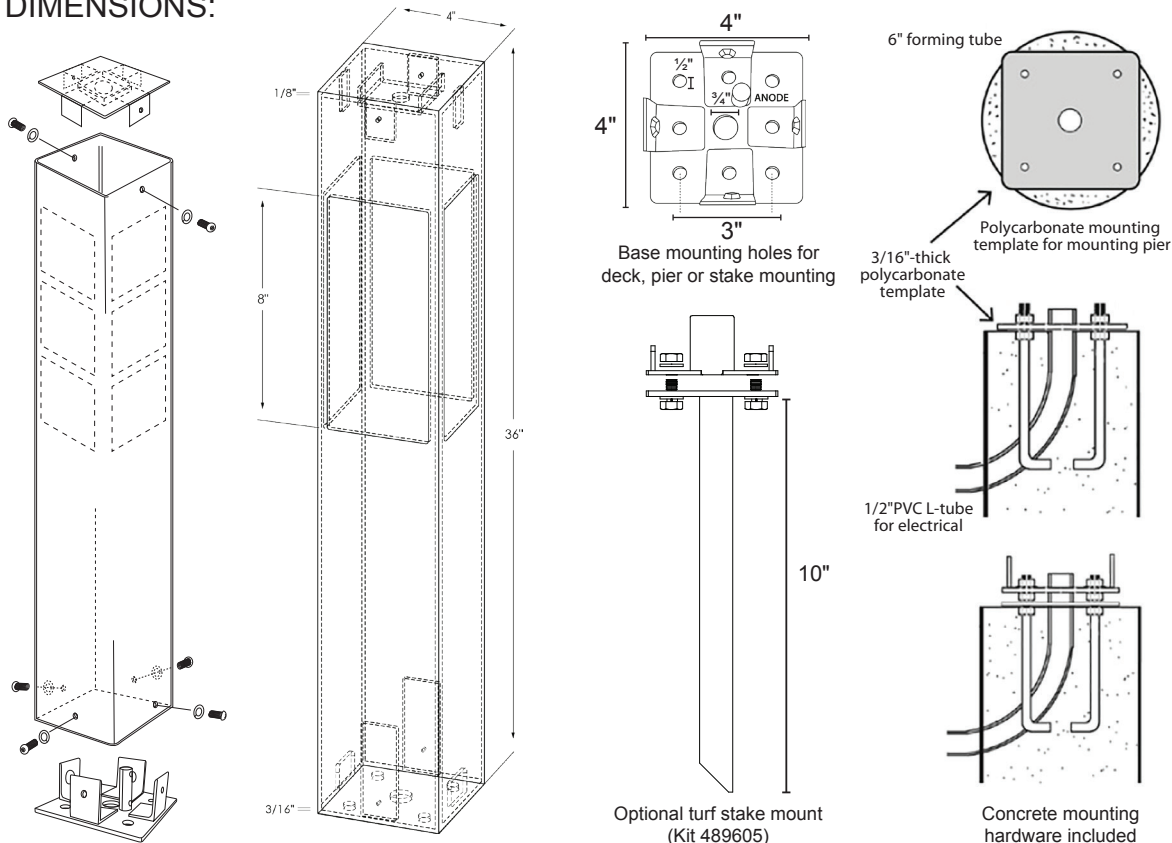

DIMENSIONS:

Cardinal C291-GN20 Patina Texture Semi Gloss	
Cardinal T091-GN57 Verdigris Texture Semi Gloss	
Cardinal T013-RD15 Red Hammer Semi Gloss	
Tiger Drylac 39/40002 Sapphire Hammer	
TCI Powders 9016-8336 Burst Rust	
Tiger Drylac 38/60080 Statuary Bronze	
Tiger Drylac 49/92910 Silver Matte	
Tiger Drylac 39/81420 Jet Black Hammer	
TCI Powders 9030-90922 SD Flat Black	
Powder Buy the Pound SK4331 Fine Textured Black	
Cardinal T012-WH260 White Hammer Semi Gloss	
PPG PCT23104 Vintage Bronze Texture	
Primastic PVB-8109 Jade/Copper	
Cardinal T064-BL95 Blue Hammer Semi Gloss