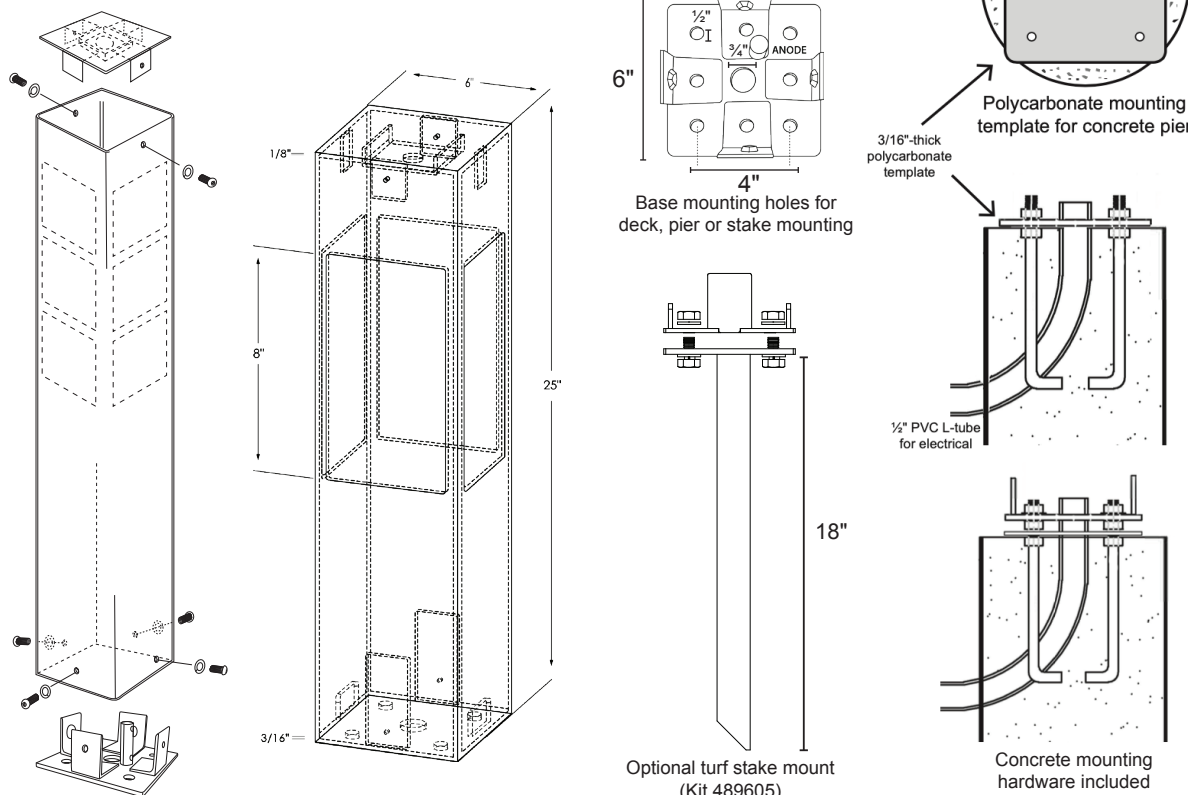

DIMENSIONS:

Cardinal C291-GN20 Patina Texture Semi Gloss	
Cardinal T091-GN57 Verdigris Texture Semi Gloss	
Cardinal T013-RD15 Red Hammer Semi Gloss	
Tiger Drylac 39/40002 Sapphire Hammer	
TCl Powders 9016-8336 Burst Rust	
Tiger Drylac 38/60080 Statuary Bronze	
Tiger Drylac 49/92910 Silver Matte	
Tiger Drylac 39/81420 Jet Black Hammer	
TCl Powders 9030-90922 SD Flat Black	
Cardinal T012-WH260 White Hammer Semi Gloss	
PPG PCT23104 Vintage Bronze Texture	
Primastic PVB-8109 Jade/Copper	
Cardinal T064-BL95 Blue Hammer Semi Gloss