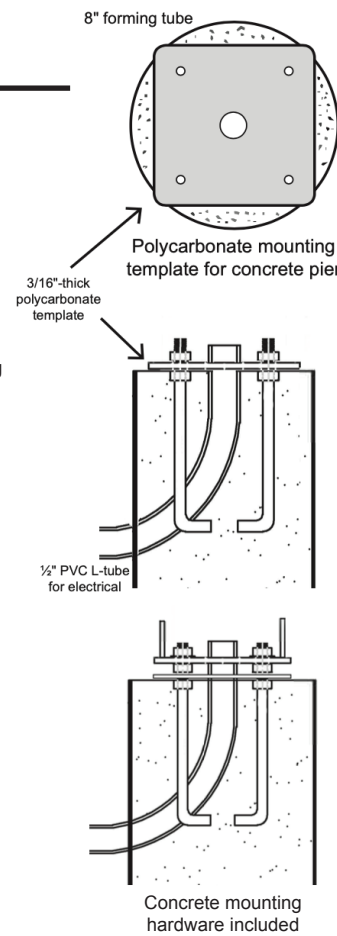

DIMENSIONS:

Cardinal C291-GN20 Patina Texture Semi Gloss	
Cardinal T091-GN57 Verdigris Texture Semi Gloss	
Cardinal T013-RD15 Red Hammer Semi Gloss	
Tiger Drylac 39/40002 Sapphire Hammer	
TCl Powders 9016-8336 Burst Rust	
Tiger Drylac 38/60080 Statuary Bronze	
Tiger Drylac 49/92910 Silver Matte	
Tiger Drylac 39/81420 Jet Black Hammer	
TCl Powders 9030-90922 SD Flat Black	
Cardinal T012-WH260 White Hammer Semi Gloss	
PPG PCT23104 Vintage Bronze Texture	
Primastic PVB-8109 Jade/Copper	
Cardinal T064-BL95 Blue Hammer Semi Gloss