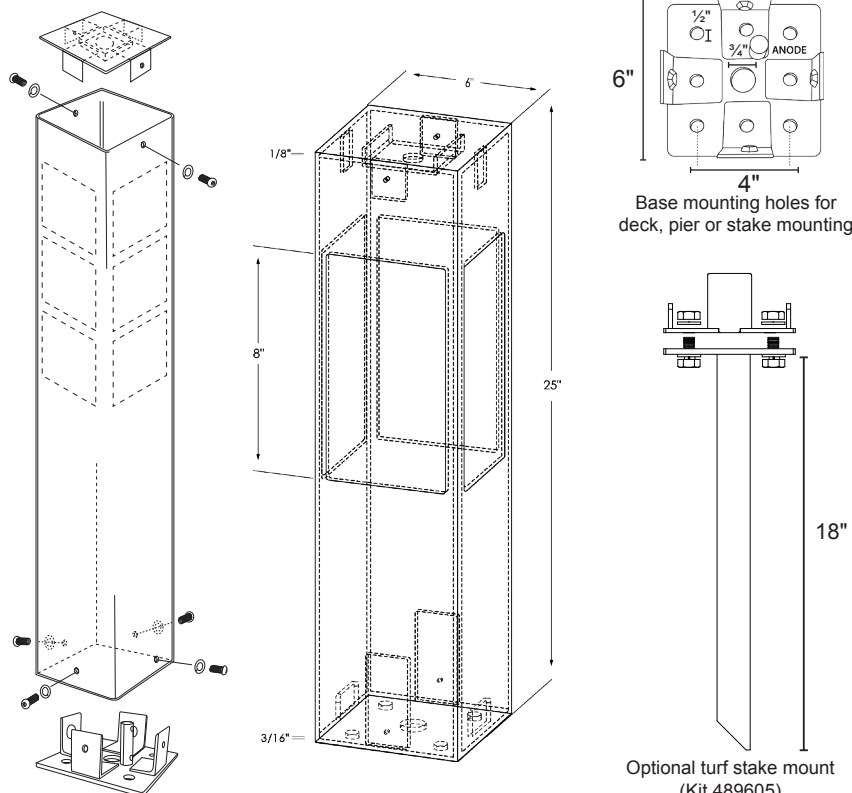

DIMENSIONS:

Cardinal C291-GN20 Patina Texture Semi Gloss	
Cardinal T091-GN57 Verdigris Texture Semi Gloss	
Cardinal T013-RD15 Red Hammer Semi Gloss	
Tiger Drylac 39/40002 Sapphire Hammer	
TCl Powders 9016-8336 Burst Rust	
Tiger Drylac 38/60080 Statuary Bronze	
Tiger Drylac 49/92910 Silver Matte	
Tiger Drylac 39/81420 Jet Black Hammer	
TCl Powders 9030-90922 SD Flat Black	
Cardinal T012-WH260 White Hammer Semi Gloss	
PPG PCT23104 Vintage Bronze Texture	
Primastic PVB-8109 Jade/Copper	
Cardinal T064-BL95 Blue Hammer Semi Gloss