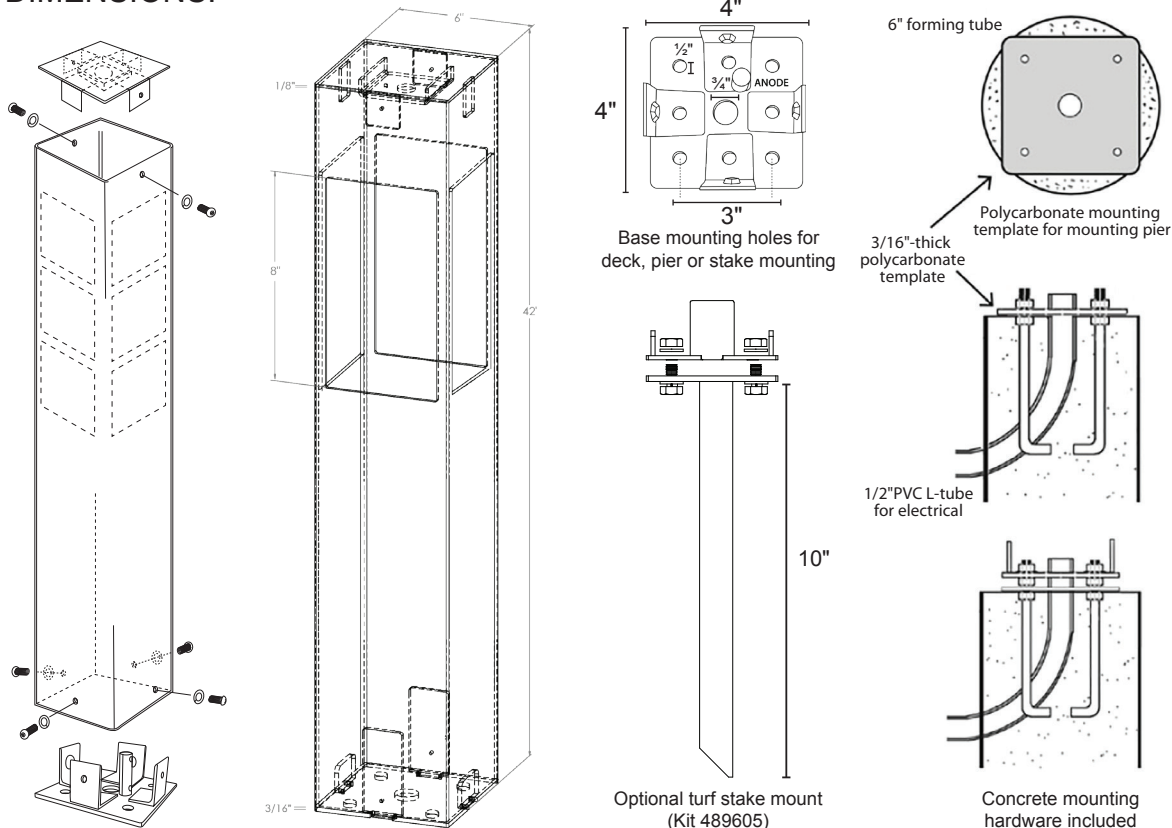

DIMENSIONS:

Cardinal C291-GN20 Patina Texture Semi Gloss	
Cardinal T091-GN57 Verdigris Texture Semi Gloss	
Cardinal T013-RD15 Red Hammer Semi Gloss	
Tiger Drylac 39/40002 Sapphire Hammer	
TCI Powders 9016-8336 Burst Rust	
Tiger Drylac 38/60080 Statuary Bronze	
Tiger Drylac 49/92910 Silver Matte	
Tiger Drylac 39/81420 Jet Black Hammer	
TCI Powders 9030-90922 SD Flat Black	
Powder Buy the Pound SK4331 Fine Textured Black	
Cardinal T012-WH260 White Hammer Semi Gloss	
PPG PCT23104 Vintage Bronze Texture	
Primastic PVB-8109 Jade/Copper	
Cardinal T064-BL95 Blue Hammer Semi Gloss