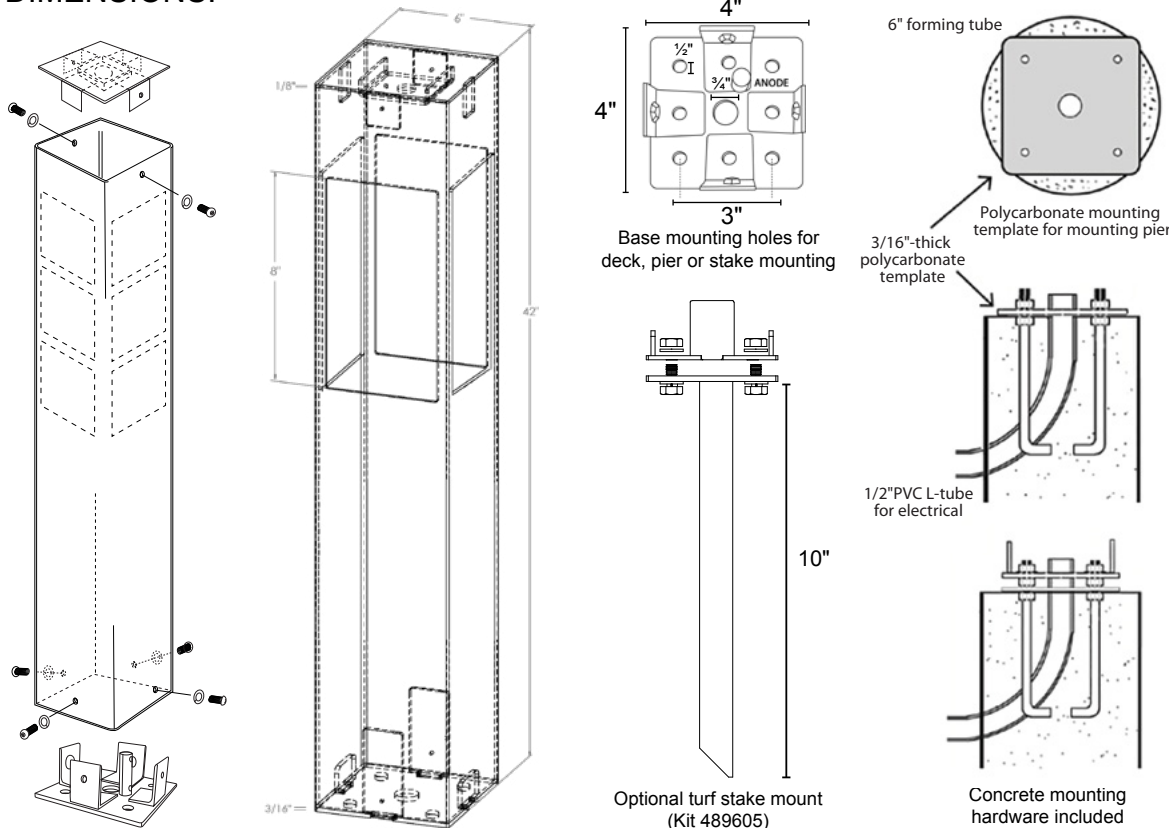

DIMENSIONS:

Cardinal C291-GN20 Patina Texture Semi Gloss	
Cardinal T091-GN57 Verdigris Texture Semi Gloss	
Cardinal T013-RD15 Red Hammer Semi Gloss	
Tiger Drylac 39/4002 Sapphire Hammer	
TCI Powders 9016-8336 Burst Rust	
Tiger Drylac 38/60080 Statuary Bronze	
Tiger Drylac 49/92910 Silver Matte	
Tiger Drylac 39/81420 Jet Black Hammer	
TCI Powders 9030-90922 SD Flat Black	
Powder Buy the Pound SK4331 Fine Textured Black	
Cardinal T012-WH260 White Hammer Semi Gloss	
PPG PCT23104 Vintage Bronze Texture	
Primastic PVB-8109 Jade/Copper	
Cardinal T064-BL95 Blue Hammer Semi Gloss