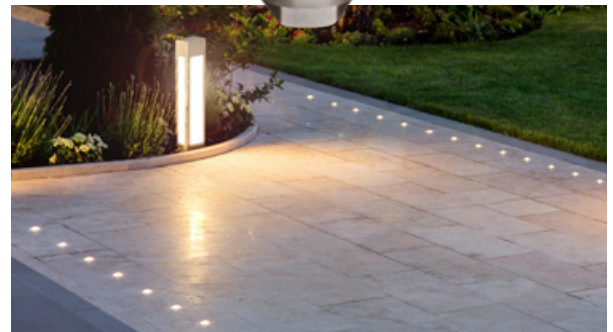

Type:

Model:

WILLOW Marker Light with Rock Guard

ORDERING CODE:

489993

SPECIFICATIONS

HOUSING:

Cast brass.

FINISH:

Weathered brass. Custom powder coated colors available.

SOCKET/LAMP HOLDER:

One ceramic G4 bi-pin socket with stainless steel retaining rings.

LENS:

Flat tempered glass.

LAMP TYPE:

12V MR8. LED recommended. 4W LED maximum.

MOUNTING:

Installs in-grade. PVC sleeve included.

WIRING:

Pre-wired with 5' pigtail of 18/2 cable.

WARRANTY:

Lifetime