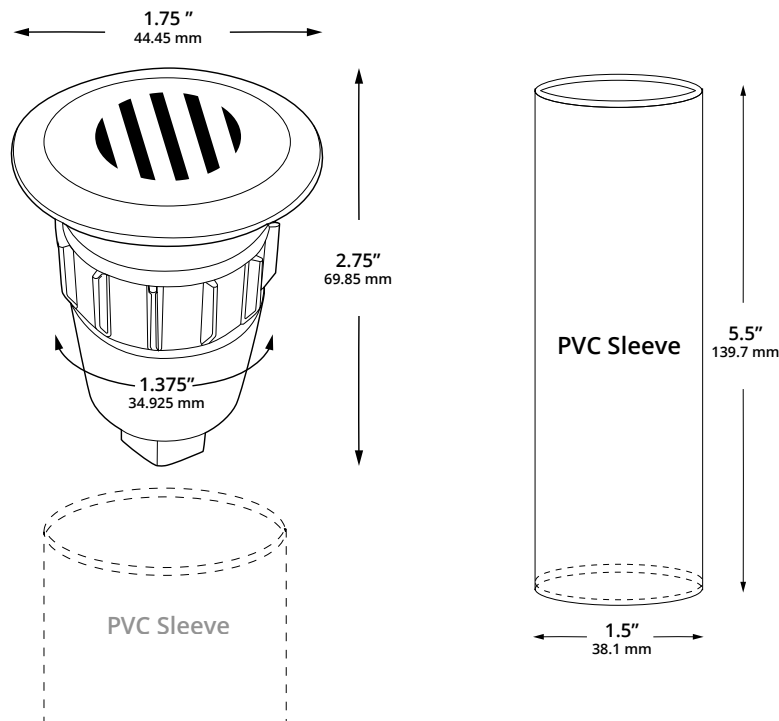

Type:

Model:

WILLOW Marker Light with Rock Guard

ORDERING CODE:

489993

SPECIFICATIONS

HOUSING:

Cast brass.

FINISH:

Weathered brass. Custom powder coated colors available.

SOCKET/LAMP HOLDER:

One ceramic G4 bi-pin socket with stainless steel retaining rings.

LENS:

Flat tempered glass.

LAMP TYPE:

12V MR8. LED recommended. 4W LED maximum.

MOUNTING:

Installs in-grade. PVC sleeve included.

WIRING:

Pre-wired with 5' pigtail of 18/2 cable.

WARRANTY:

Lifetime

DIMENSIONS:

LED LAMP SPECIFICATIONS

FIXTURE ORDERING INFORMATION

To order a lamped fixture with mounting options, select the appropriate choice from each column as in the following example:

EXAMPLE: 489993-2W-60-2700K-PV

FIXTURE	LAMP			MOUNTING
	WATTAGE	BEAM SPREAD	COLOR TEMP.	
489993	2W	30° / 60° / 100°	2700K / 3000K	PV PVC Sleeve (incl.)
	2.5W	38° / 60°	2700K / 3000K	