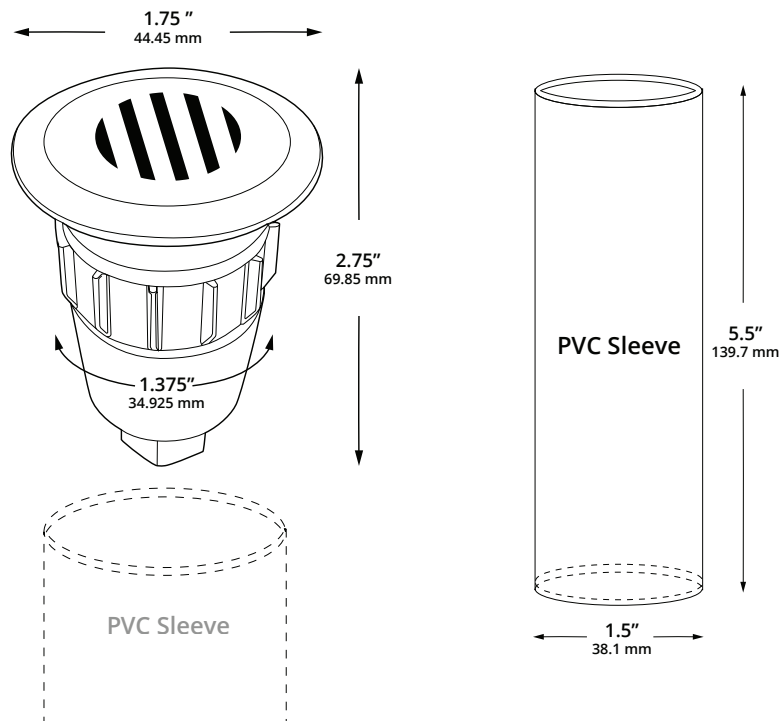

Type:

Model:

**WILLOW Marker Light with Rock Guard**

**ORDERING CODE:**

489993

**SPECIFICATIONS**

**HOUSING:**

Cast brass.

**FINISH:**

Weathered brass. Custom powder coated colors available.

**SOCKET/LAMP HOLDER:**

One ceramic G4 bi-pin socket with stainless steel retaining rings.

**LENS:**

Flat tempered glass.

**LAMP TYPE:**

12V MR8. LED recommended. 4W LED maximum.

**MOUNTING:**

Installs in-grade. PVC sleeve included.

**WIRING:**

Pre-wired with 5' pigtail of 18/2 cable.

**WARRANTY:**

Lifetime

Driver-over rated at 4,400 lbs.

**DIMENSIONS:**

LED LAMP SPECIFICATIONS

**LAMP TYPE:**

12V Dauer MR8 lamp with 5-year warranty, suitable for enclosed luminaires.

**OPTICS:**

Integral optics providing available beam spreads from 30° to 100°.

**COLOR TEMPERATURES:**