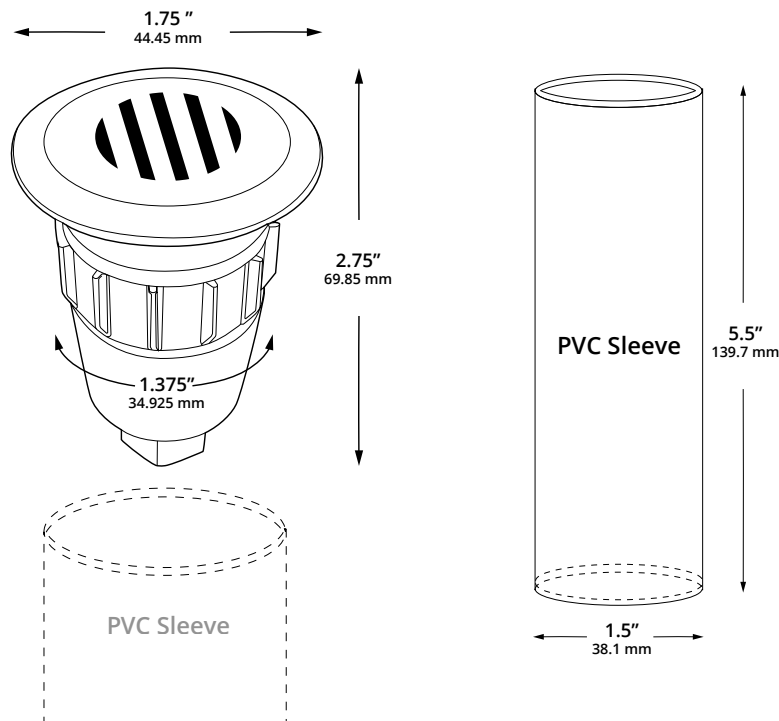

FINISH:

Weathered brass. Custom powder coated colors available.

SOCKET/LAMP HOLDER:

One ceramic G4 bi-pin socket with stainless steel retaining rings.

LENS:

Flat tempered glass.

LAMP TYPE:

12V MR8. LED recommended. 4W LED maximum.

MOUNTING:

Installs in-grade. 1-5/8" opening needed to insert PVC sleeve.
5.5" PVC sleeve included.

WIRING:

Pre-wired with 5' pigtail of 18/2 cable.

WARRANTY:

Lifetime

Driver-over rated at 4,400 lbs.

DIMENSIONS:

LED LAMP SPECIFICATIONS

LAMP TYPE:

12V Dauer MR8 lamp with 5-year warranty, suitable for enclosed luminaires.

OPTICS:

Integral optics providing available beam spreads from 30° to 100°.

COLOR TEMPERATURES:

Color temperature options MR8 available in 2700K.

FIXTURE ORDERING INFORMATION

To order a lamped fixture with mounting options, select the appropriate choice from each column as in the following example:

EXAMPLE: 489993-2W-60-2700K-PV

FIXTURE	LAMP			MOUNTING
	WATTAGE	BEAM SPREAD	COLOR TEMP.	
489993	2W	30° / 60° / 100°	2700K / 3000K	PV PVC Sleeve (incl.)
	2.5W	38° / 60°	2700K / 3000K	