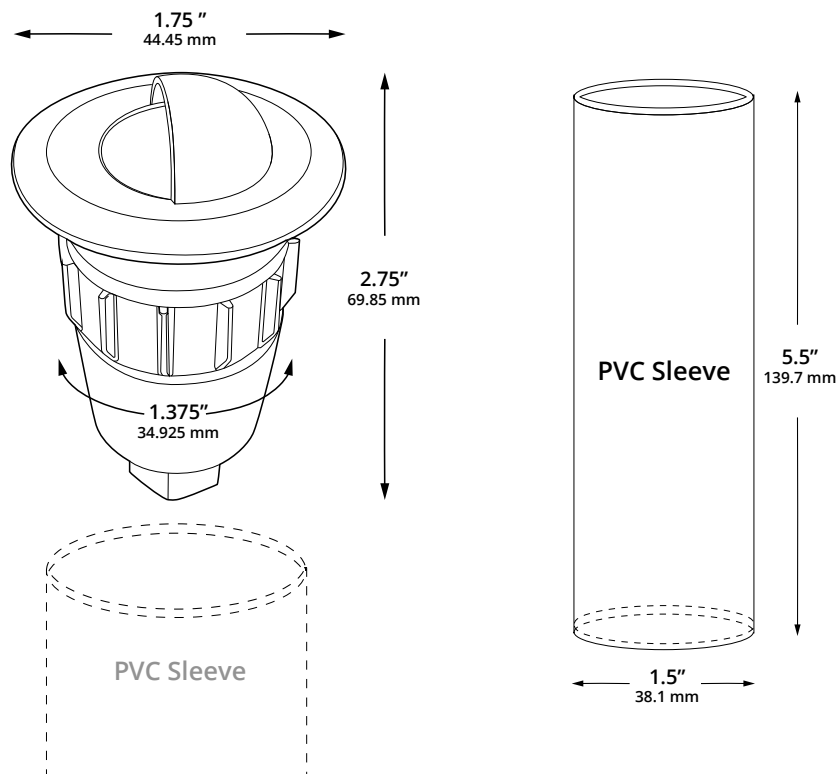

Type:

Model:

NOBLE Marker Light with Shroud

ORDERING CODE:

489994

SPECIFICATIONS

HOUSING:

Cast brass.

FINISH:

Weathered brass. Custom powder coated colors available.

SOCKET/LAMP HOLDER:

One ceramic G4 bi-pin socket with stainless steel retaining rings.

LENS:

Flat tempered glass.

LAMP TYPE:

12V MR8. LED recommended. 4W LED maximum.

MOUNTING:

Installs in-grade. PVC sleeve included.

WIRING:

Pre-wired with 5' pigtail of 18/2 cable.

WARRANTY:

Lifetime

DIMENSIONS:

LED LAMP SPECIFICATIONS

FIXTURE ORDERING INFORMATION

To order a lamped fixture with mounting options, select the appropriate choice from each column as in the following example:

EXAMPLE: 489994-2W-60-2700K-PV

FIXTURE	LAMP			MOUNTING
	WATTAGE	BEAM SPREAD	COLOR TEMP.	
489994	2W	30° / 60° / 100°	2700K / 3000K	PV PVC Sleeve (incl.)
	2.5W	38° / 60°	2700K / 3000K	