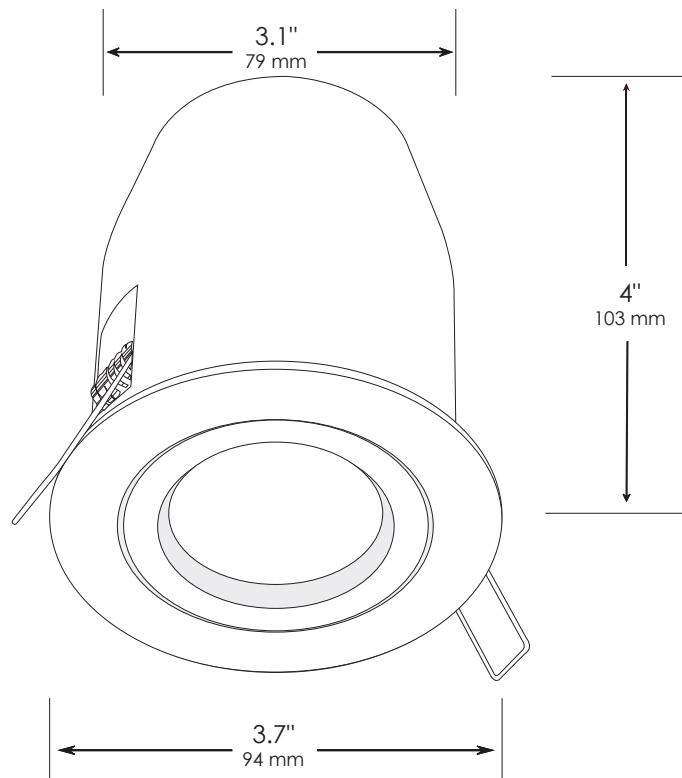

FINISH:

White. Custom powder coated colors available.

SOCKET/LAMP HOLDER:

Gimballed GU5.3 bi-pin socket accepts MR16 lamps.

LAMP TYPE:

12V MR16. LED recommended. Halogen 30W maximum or 7W LED maximum.

MOUNTING:

Installs in a 3.25" (83 mm) hole in a soffit.

WIRING:

12-inch leads with quick disconnect.

WARRANTY:

Five years.

The Hideaway low-voltage recessed fixture is easy to install in a soffit. Match it with an MR16 LED lamp to achieve the desired effect. Gimbal allows you to aim the beam.

DIMENSIONS:

LED LAMP SPECIFICATIONS

LAMP TYPE:

12V Dauer MR16 lamp with 5-year warranty, dimmable, and suitable for enclosed luminaires.

OPTICS:

Integral optics providing available beam spreads from 15° to 120°.