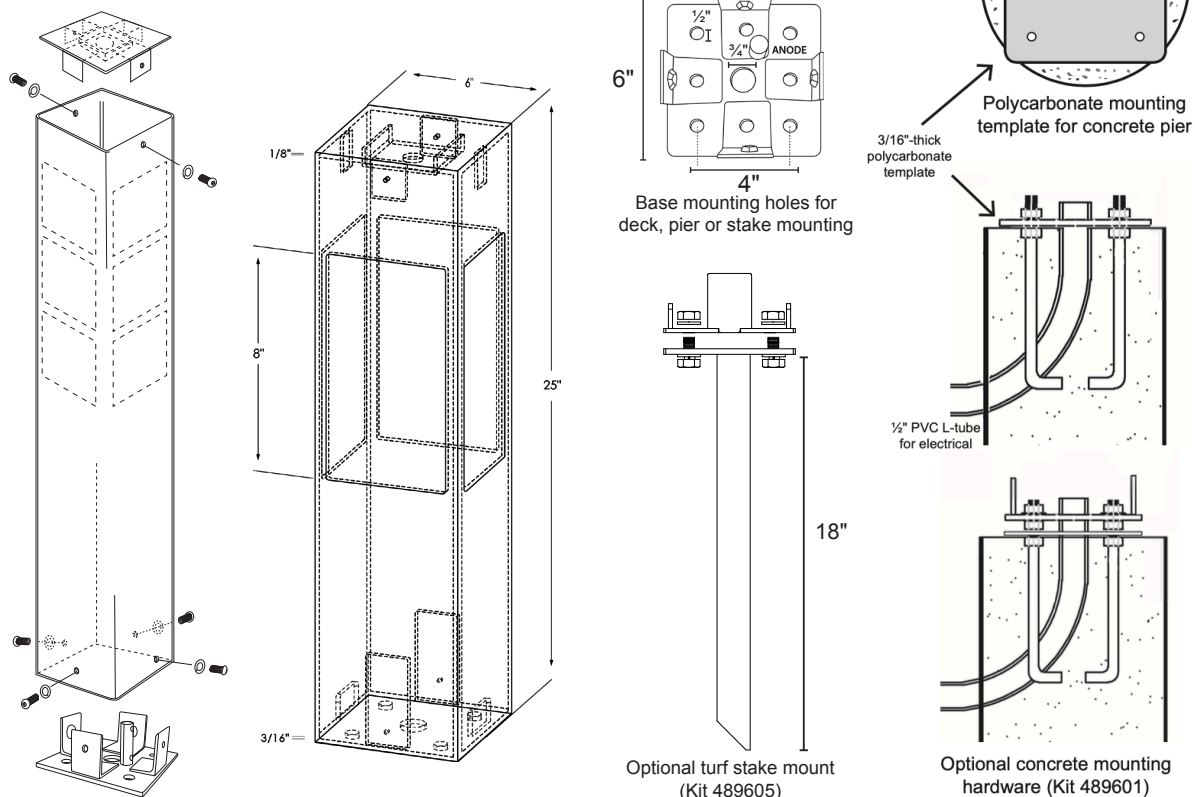

### BEACH CLUB 6"x6"x25" 12V LED Bollard

**ORDERING CODE:**  
489582

**SPECIFICATIONS**

**HOUSING:**  
Architectural-grade (6063-T6) 1/8" aluminum. 3/16"-thick aluminum base plate.

**STANDARD POWDER COAT COLORS:**  
Fine Texture Black is the standard color for the Beach Club. Available in additional colors per the chart below. Other custom colors are also available.

**SOCKET AND LAMP:**  
12V 6W 60° 3000K MR16 Dauer LED replaceable lamp (486860) included.

**ZINC ANODE:**  
3/8-16 NPT replacement zinc anode (502021) included.

**MOUNTING OPTIONS:**  
**Standard:** Mounts to decking with included deck mount.  
**Kit 489600:** 18-inch turf mounting stake option with marine-grade stainless bolts.  
**Kit 489601:** Poured concrete kit. Galvanized anchor hardware (four 1/2"x8" bent anchor bolts, with 12 nuts, 4 washers, polycarbonate bolt-pattern template/insulator, and PVC electrical sweep).

**WIRING:**  
Prewired with 5-foot 18/2 lead.

**WARRANTY:**  
5 years on the fixture, powder coating and replaceable LED lamp.

**DIMENSIONS:**

From Dauer's Silhouette Collection, Beach Club 6X6X25 bollard is crafted in America from architectural-grade aluminum for lifelong service. Anchors securely and easily to decks, poured concrete, or on a turf stake. Standard four face with acrylic. Custom options available.