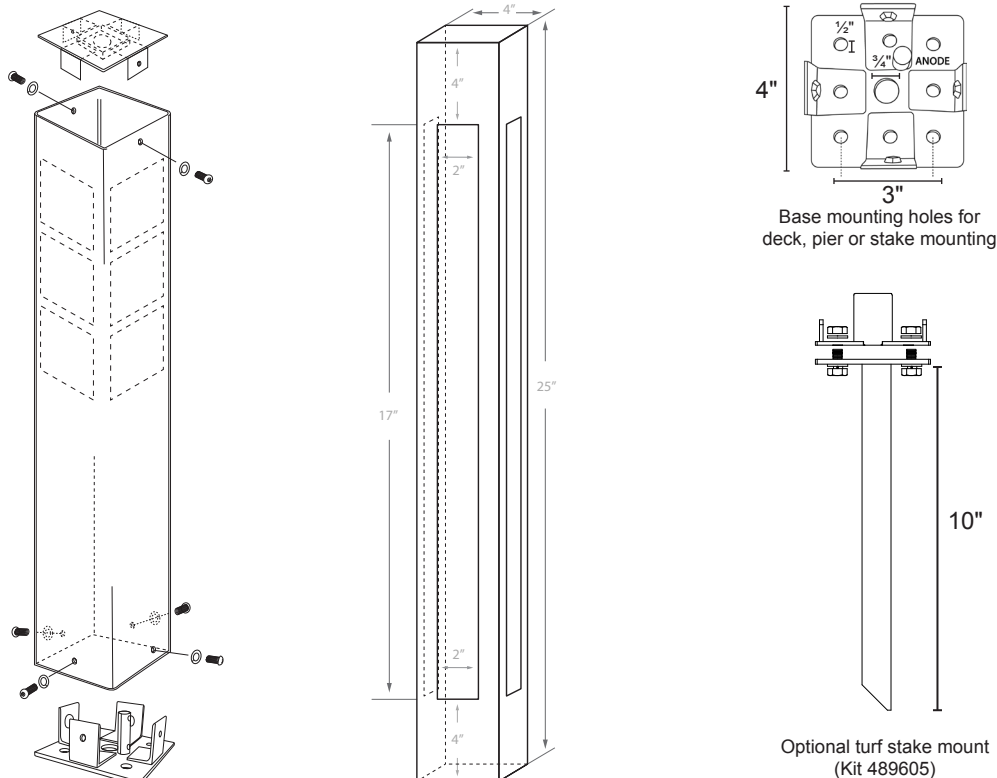

DIMENSIONS:

Cardinal C291-GN20 Patina Texture Semi Gloss	
Cardinal T091-GN57 Verdigris Texture Semi Gloss	
Cardinal T013-RD15 Red Hammer Semi Gloss	
Tiger Drylac 39/40002 Sapphire Hammer	
TCI Powders 9016-8336 Burst Rust	
Tiger Drylac 38/60080 Statuary Bronze	
Tiger Drylac 49/92910 Silver Matte	
Tiger Drylac 39/81420 Jet Black Hammer	
TCI Powders 9030-90922 SD Flat Black	
Powder Buy the Pound SK4331 Fine Textured Black	
Cardinal T012-WH260 White Hammer Semi Gloss	
PPG PCT23104 Vintage Bronze Texture	
Primastoc PVB-8109 Jade/Copper	
Cardinal T064-BL95 Blue Hammer Semi Gloss